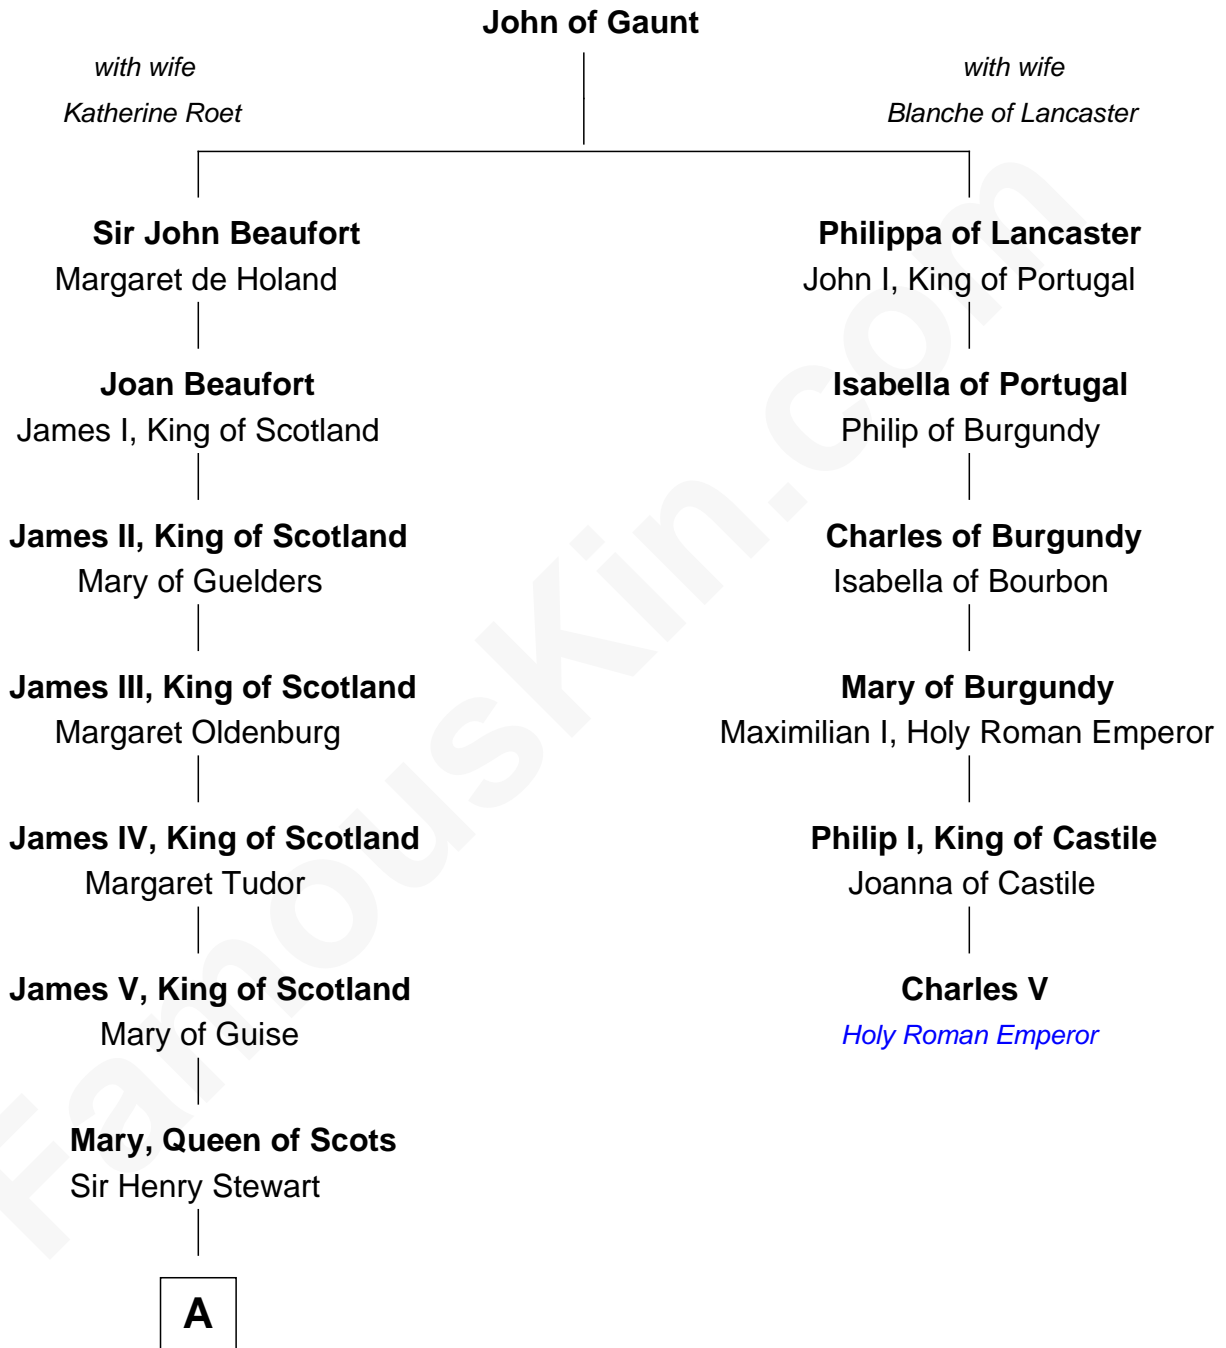

FamousKin.com

Relationship Chart of

Boris Johnson

Prime Minister of the United Kingdom

5th cousin 16 times removed of

Charles V

Holy Roman Emperor

A

James I, King of England

Anne of Denmark

Elizabeth Stewart

Friedrich, King of Bohemia

Sophia of the Palatine

Ernest Augustus of Hanover

George I, King of Great Britain

Sophia Dorothea of Celle

George II, King of Great Britain

Caroline of Brandenburg-Anspach

Frederick Louis, Prince of Wales

Augusta of Saxe-Gotha

Augusta of Great Britain

Charles II, Duke of Württemberg

Frederick I, King of Württemberg