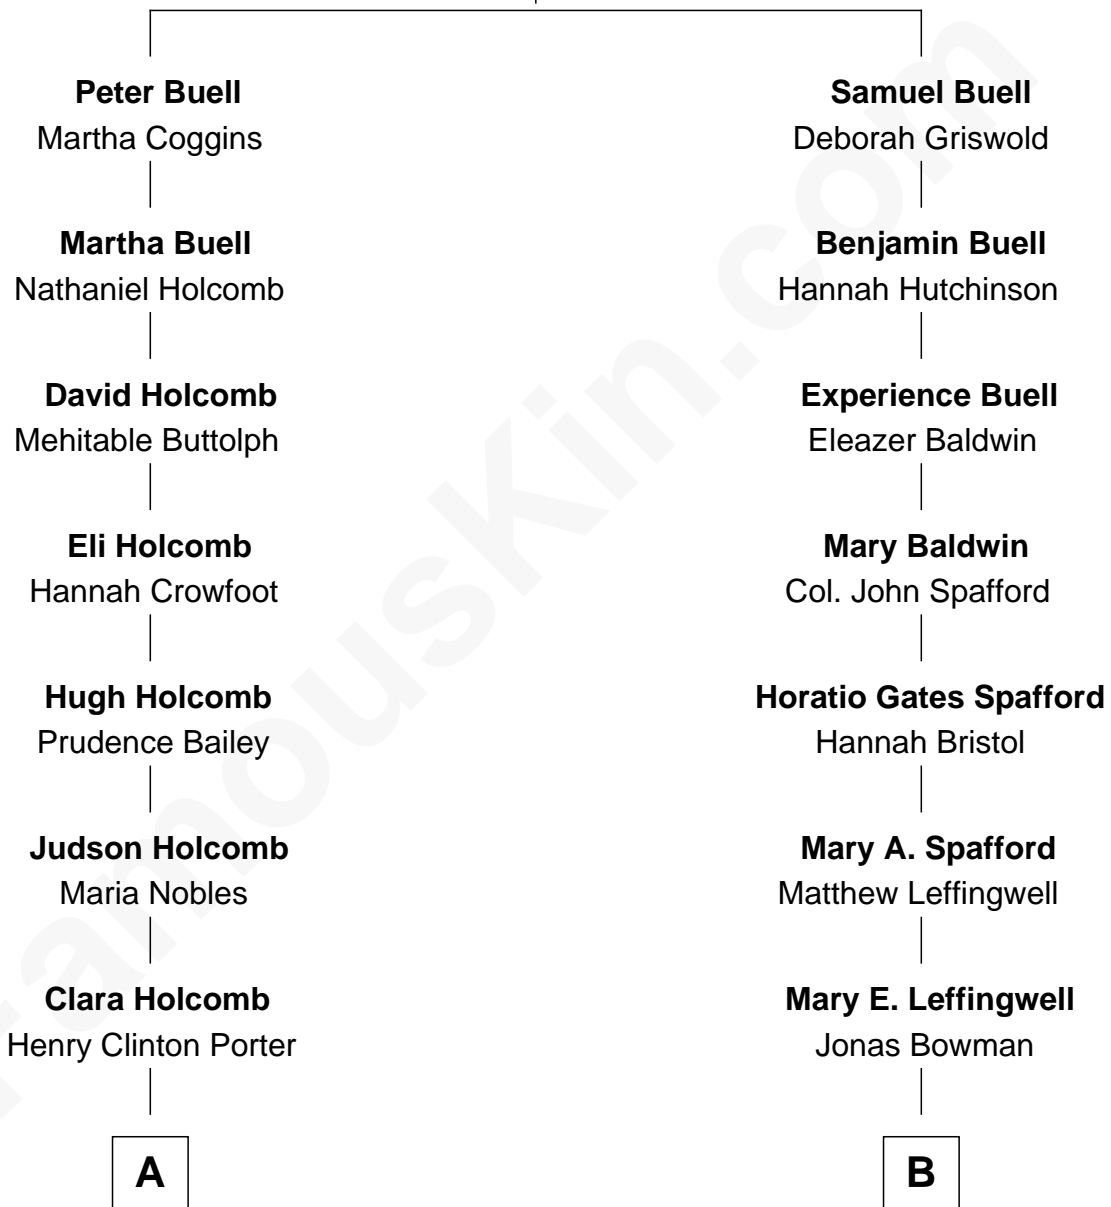

FamousKin.com Relationship Chart of

Boris Johnson

Prime Minister of the United Kingdom

10th cousin of

Linda Ronstadt

Singer and Songwriter

William Buell

Mary - - - - -

A

Helen Tracy Porter

Elias Avery Lowe

Frances Beatrice Lowe

Sir James Edmund Sanford Fawcett

Charlotte Offlow Fawcett

Stanley Patrick Johnson

Boris Johnson

Prime Minister of the United Kingdom

B

Adelaide Hesiah Bowman

Charles Henry Berger

Hazel Dawn Berger

Lloyd Groff Copeman

Ruth Mary Copeman

Gilbert Ronstadt

Linda Ronstadt

Singer and Songwriter