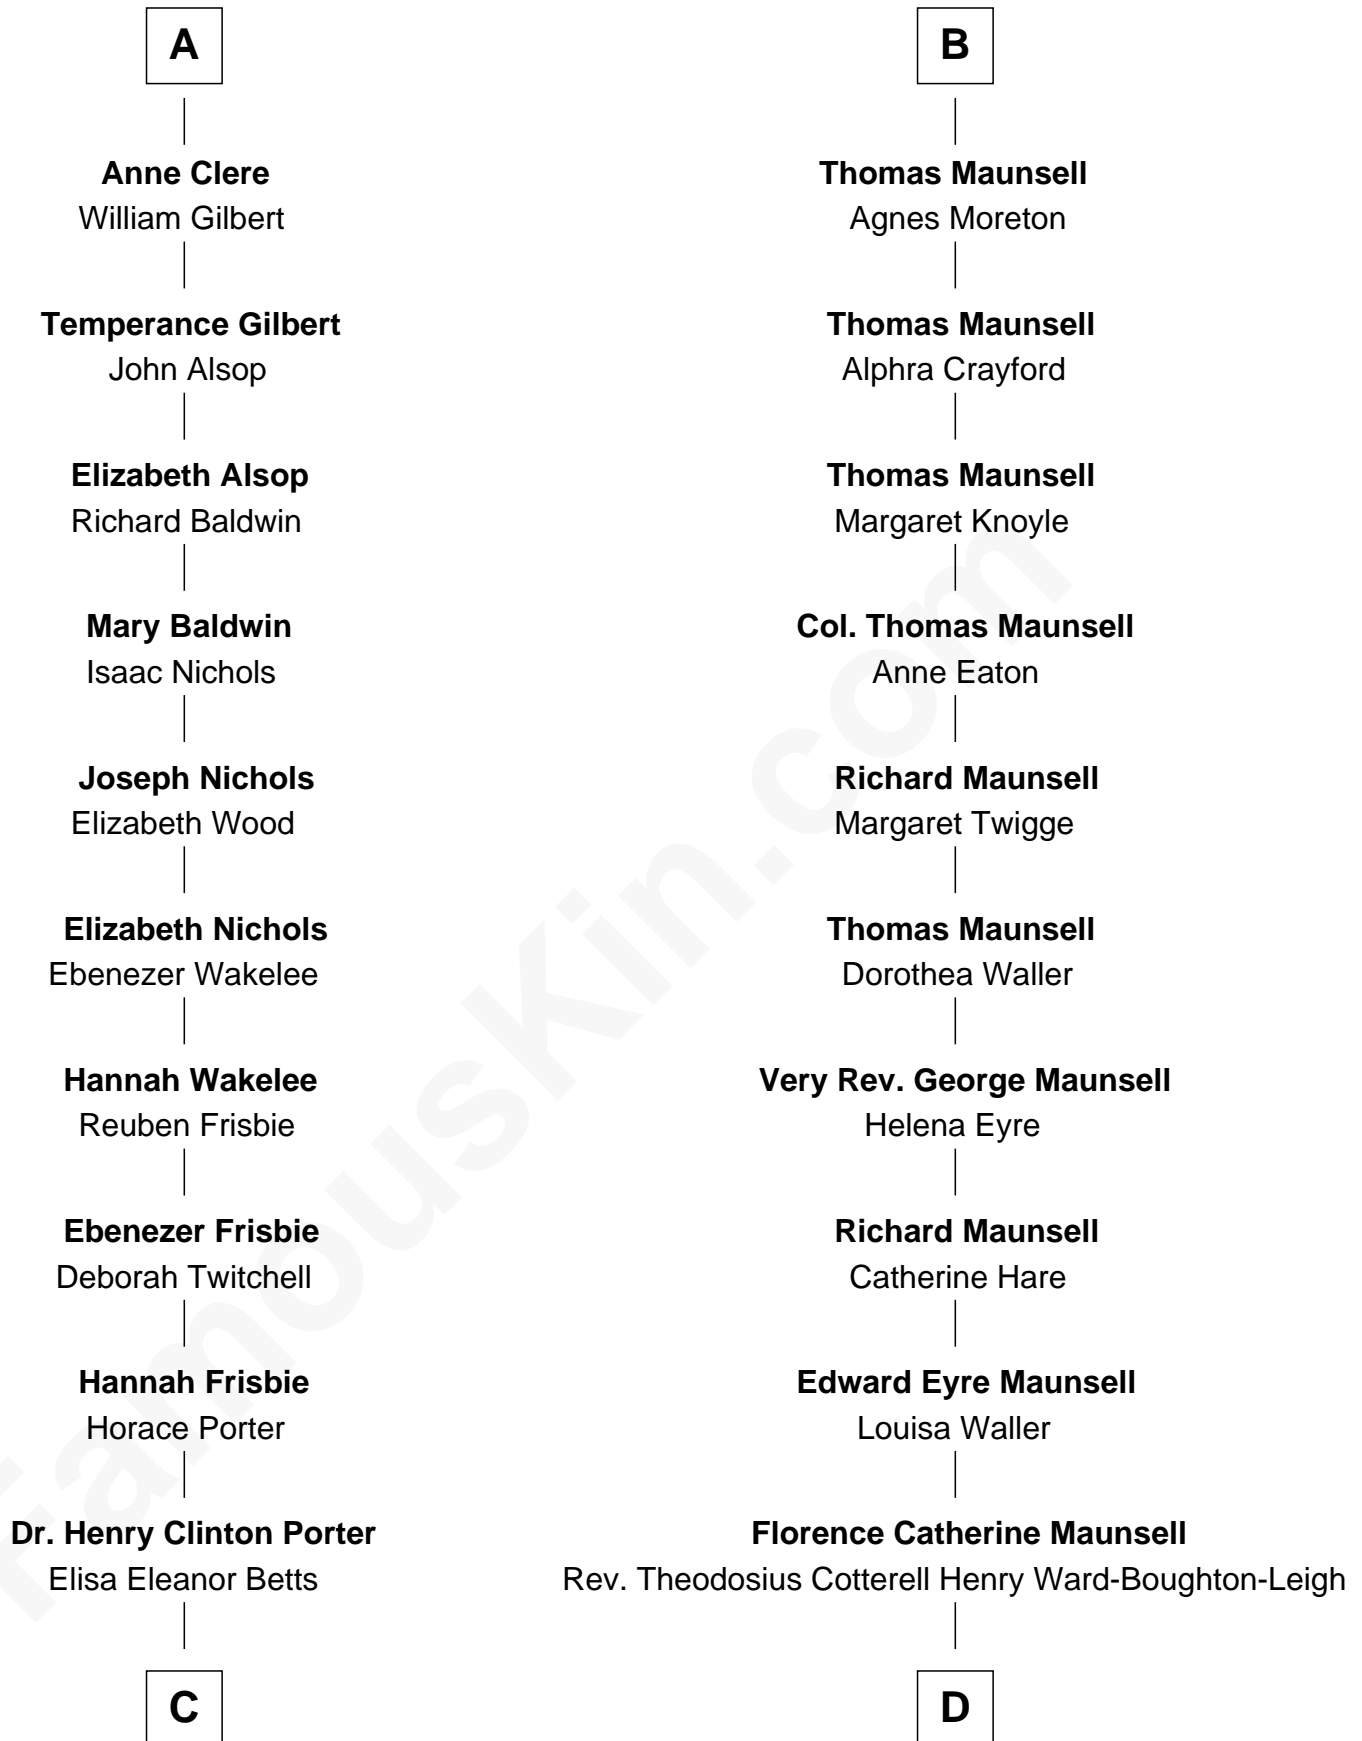

FamousKin.com

Relationship Chart of

Boris Johnson

Prime Minister of the United Kingdom

20th cousin 1 time removed of

Phoebe Waller-Bridge

Theatre, TV and Movie Actress

Sir Hugh de Stafford
Philippa de Beauchamp

Margaret Percy

Agnes Gascoigne

Sir Thomas Fairfax

Margaret Fairfax

Richard Maunsell

B

C

Henry Clinton Porter

Clara Holcomb

Helen Tracy Porter

Elias Avery Lowe

Frances Beatrice Lowe

Sir James Edmund Sanford Fawcett

Charlotte Offlow Fawcett

Stanley Patrick Johnson

Boris Johnson