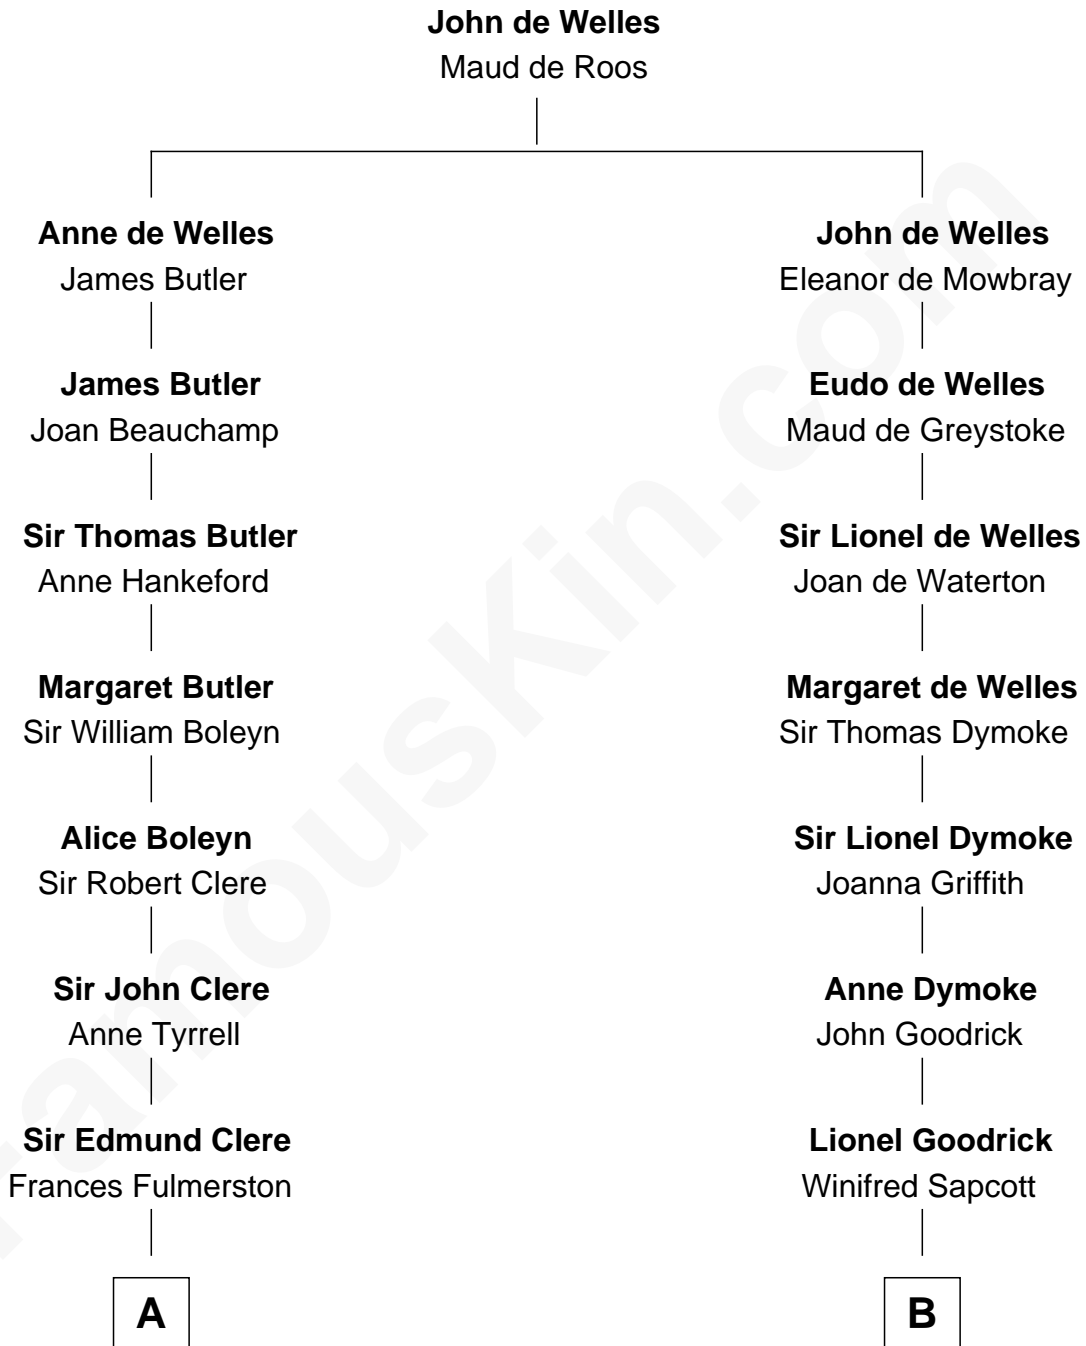

FamousKin.com

Relationship Chart of

Boris Johnson

Prime Minister of the United Kingdom

19th cousin 2 times removed of

Andrew Card

21st White House Chief of Staff