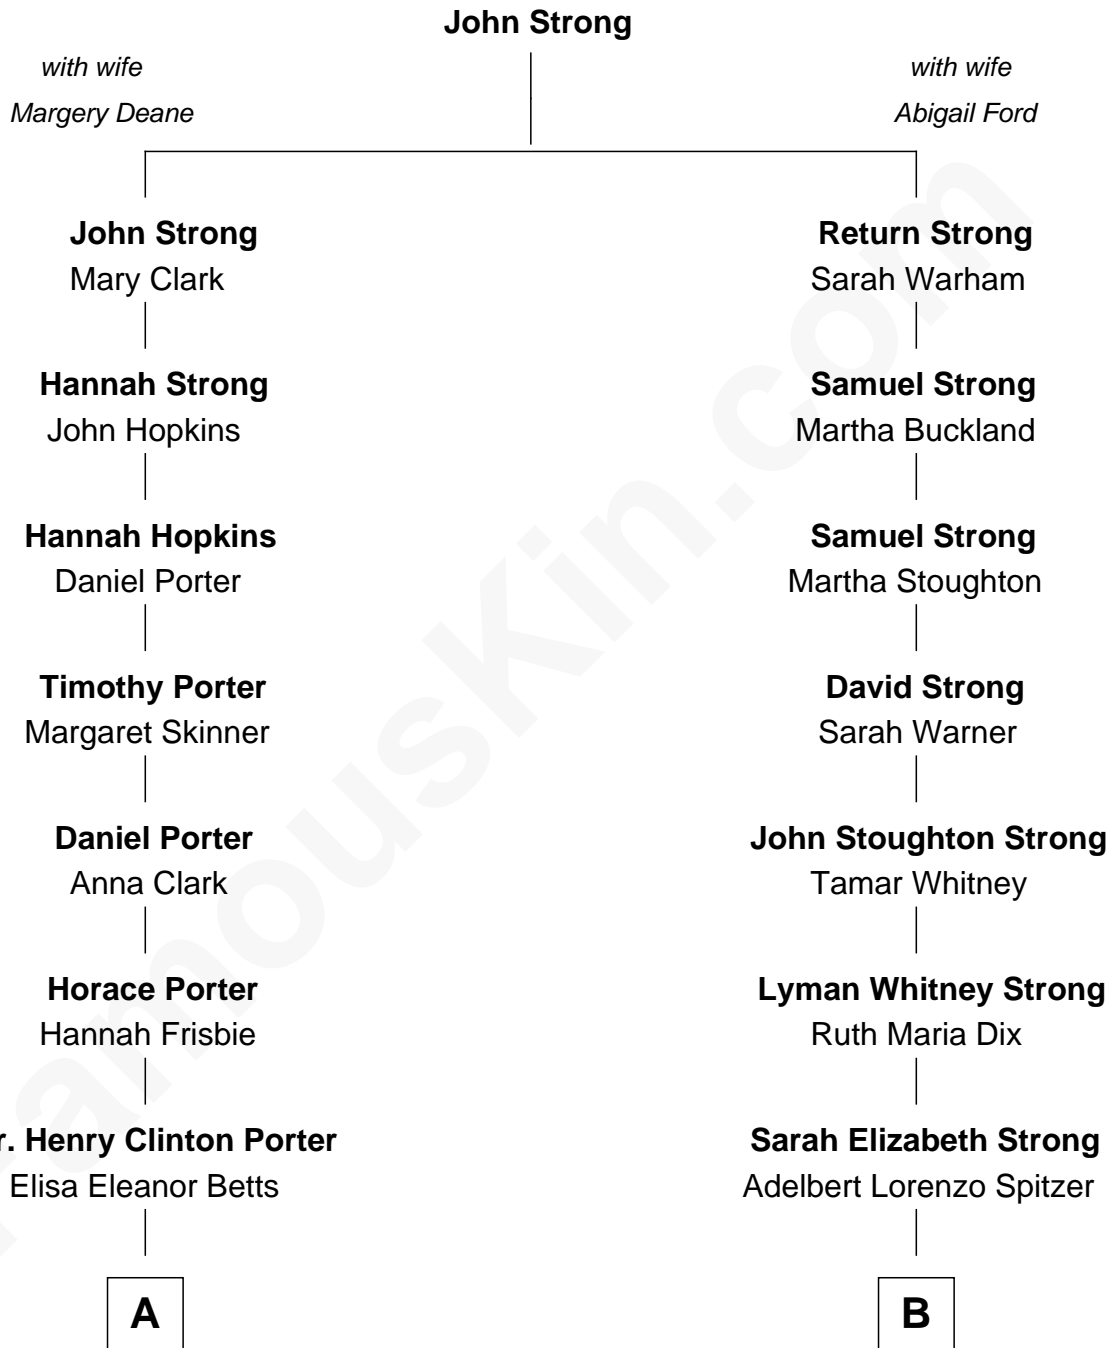

FamousKin.com Relationship Chart of

Boris Johnson

Prime Minister of the United Kingdom

8th cousin 3 times removed of

Lyman Spitzer

Astronomer and Theoretical Physicist

A

Henry Clinton Porter

Clara Holcomb

Helen Tracy Porter

Elias Avery Lowe

Frances Beatrice Lowe

Sir James Edmund Sanford Fawcett

Charlotte Offlow Fawcett

Stanley Patrick Johnson

Boris Johnson