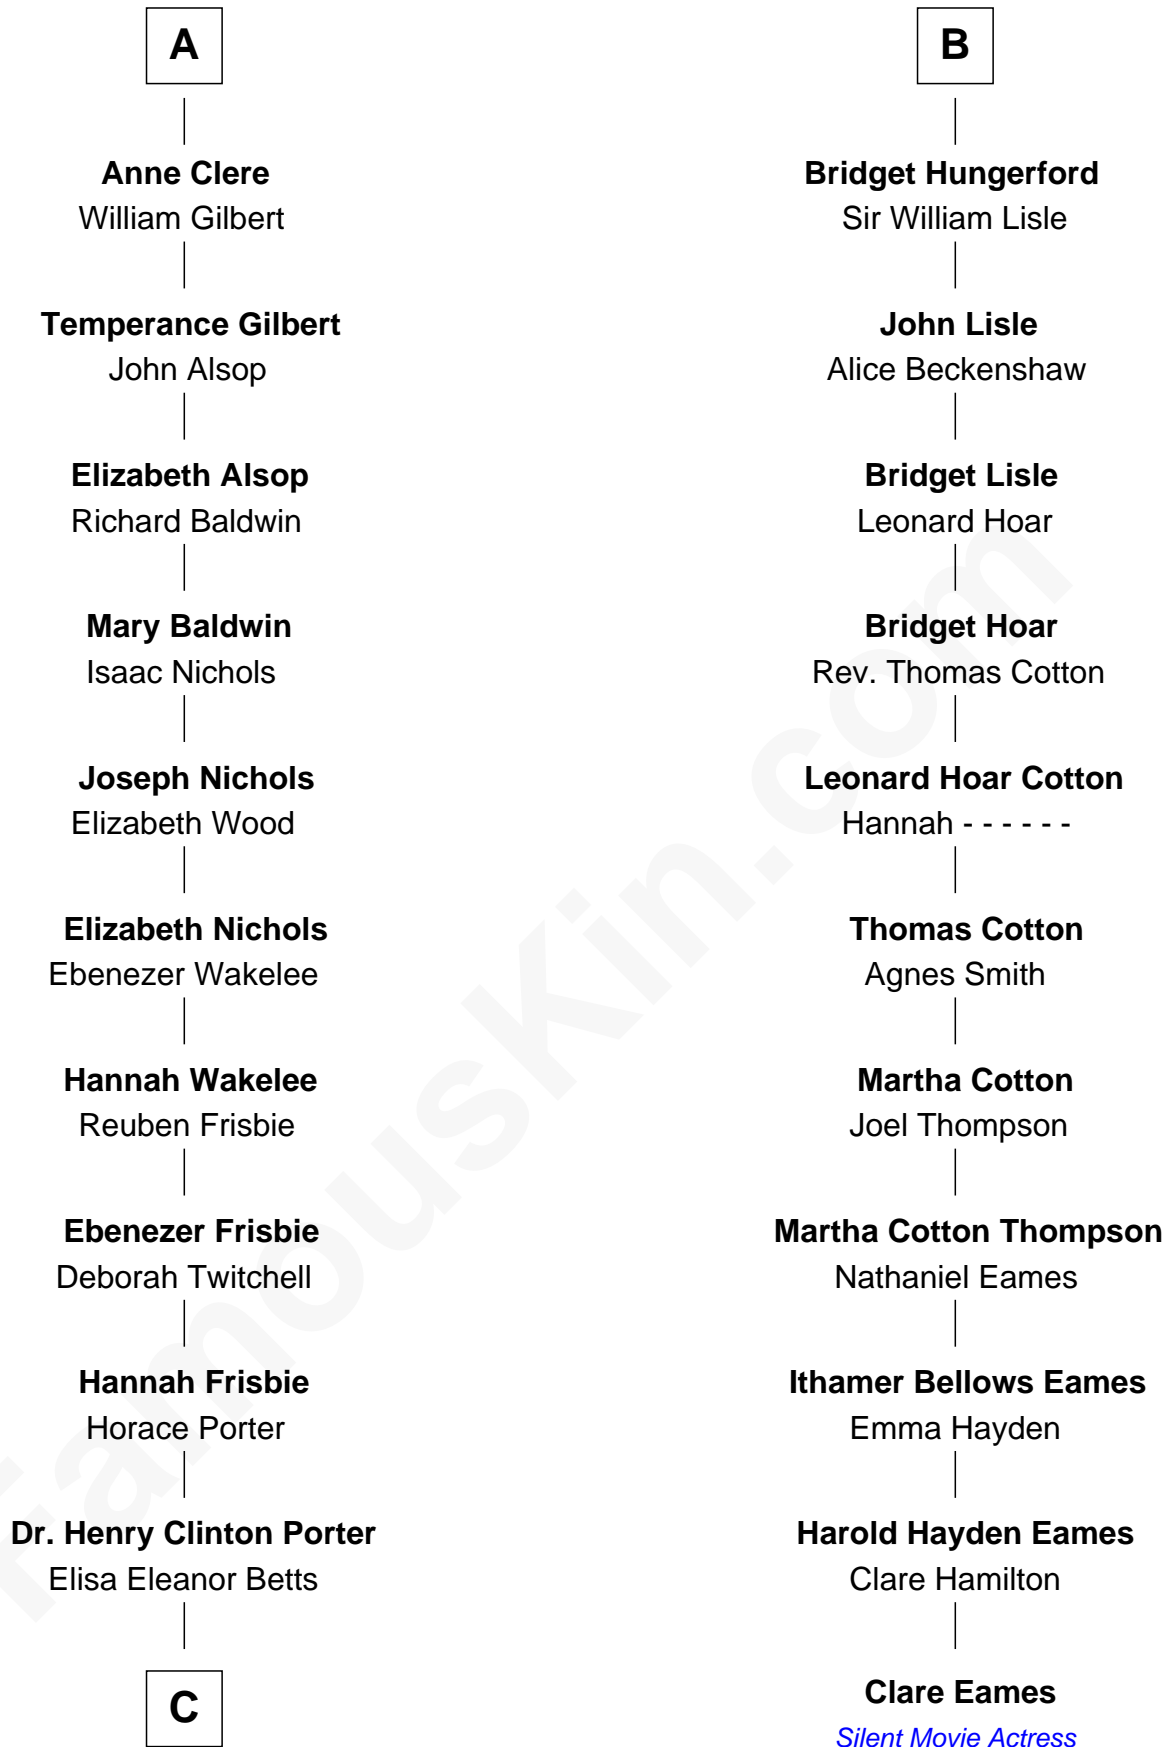

# FamousKin.com Relationship Chart of

**Boris Johnson**

*Prime Minister of the United Kingdom*

17th cousin 4 times removed of

**Clare Eames**

*Silent Movie Actress*

**Sir Richard Fitzalan**

Elizabeth de Bohun

**C**

Henry Clinton Porter

Clara Holcomb

Helen Tracy Porter

Elias Avery Lowe

Frances Beatrice Lowe

Sir James Edmund Sanford Fawcett

Charlotte Offlow Fawcett