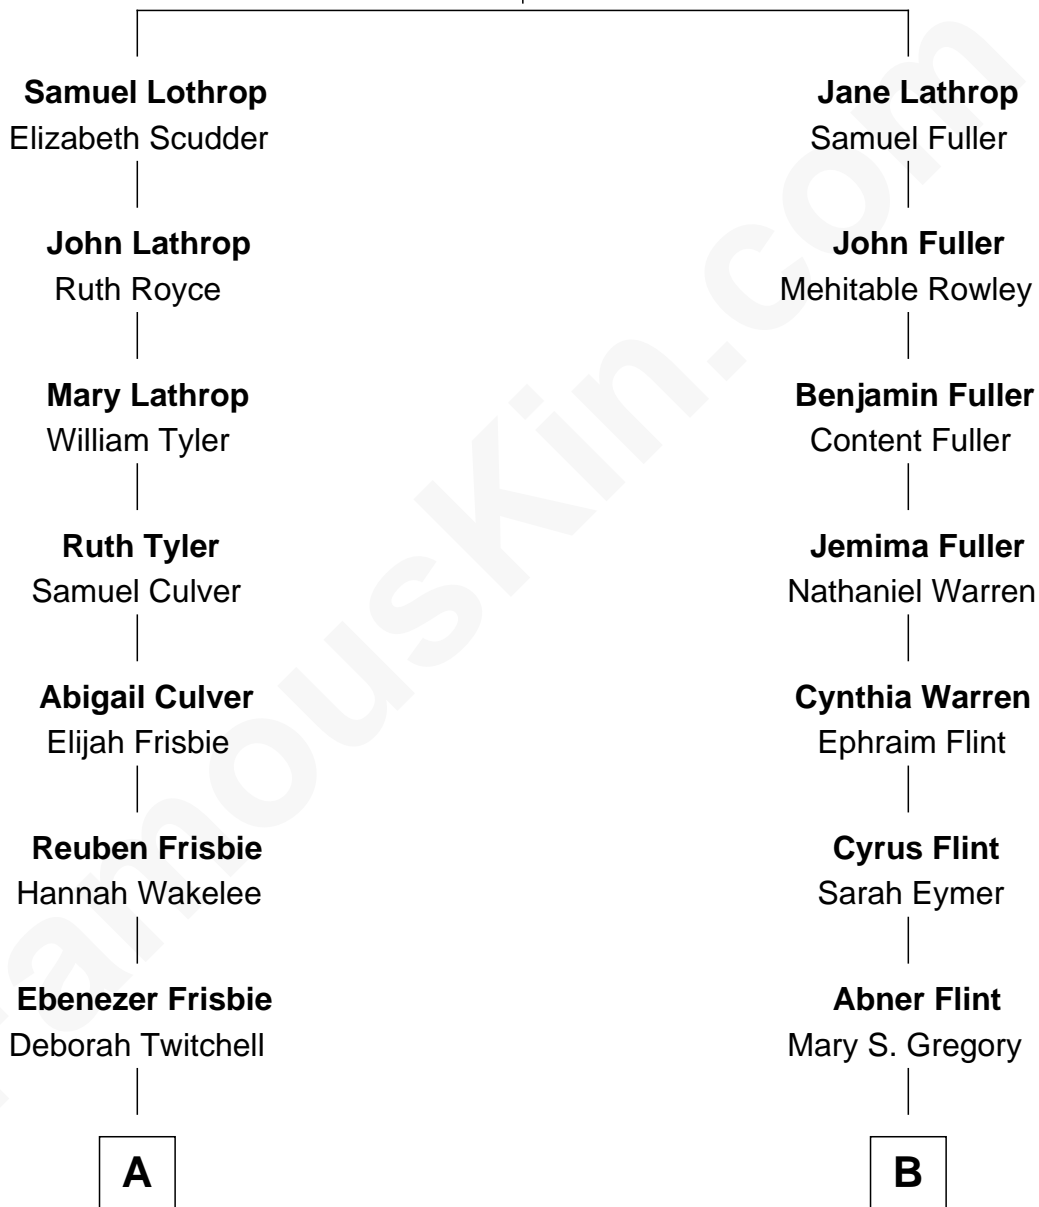

FamousKin.com Relationship Chart of

Boris Johnson

Prime Minister of the United Kingdom

10th cousin 3 times removed of

Jeffrey Dahmer

Serial Killer

John Lothrop
Hannah House

A

Hannah Frisbie

Horace Porter

Dr. Henry Clinton Porter

Elisa Eleanor Betts

Henry Clinton Porter

Clara Holcomb

Helen Tracy Porter

Elias Avery Lowe

Frances Beatrice Lowe

Sir James Edmund Sanford Fawcett

Charlotte Offlow Fawcett

Stanley Patrick Johnson

Boris Johnson

Prime Minister of the United Kingdom

B

James Ernest Flint

Lottie Mae White

Floyd Leroy Flint

Lillian Bernice Rundberg

Joyce Annette Flint

Lionel Herbert Dahmer

Jeffrey Dahmer

Serial Killer