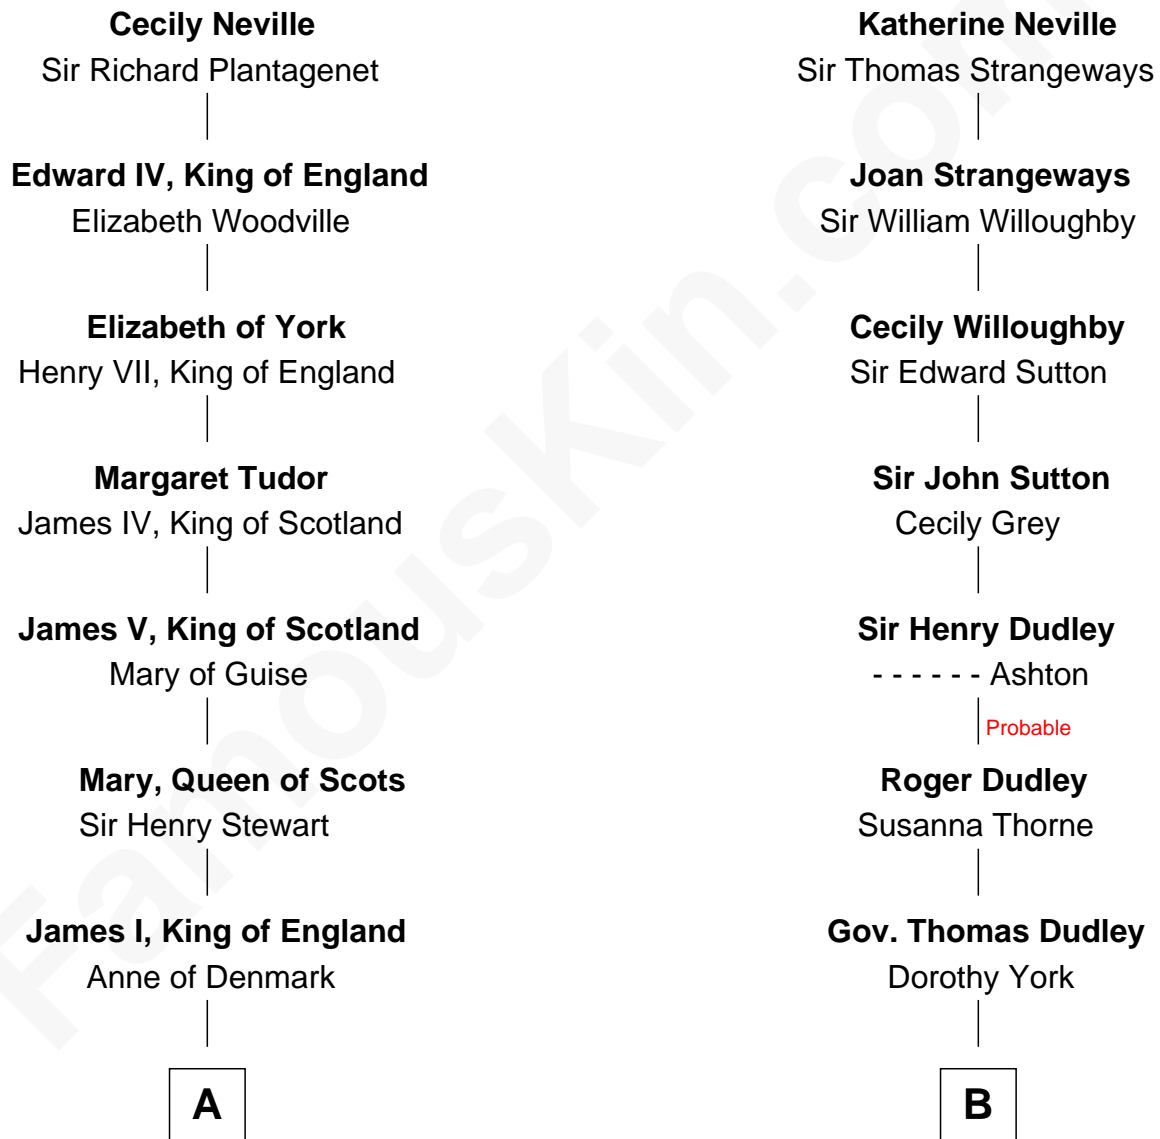

FamousKin.com Relationship Chart of

Boris Johnson

Prime Minister of the United Kingdom

18th cousin 2 times removed of

Ben Jealous

President and CEO of NAACP

Sir Ralph Neville

Joan Beaufort

A

Elizabeth Stewart
Friedrich, King of Bohemia

Sophia of the Palatine
Ernest Augustus of Hanover

George I, King of Great Britain
Sophia Dorothea of Celle

George II, King of Great Britain
Caroline of Brandenburg-Anspach

Frederick Louis, Prince of Wales
Augusta of Saxe-Gotha

Augusta of Great Britain
Charles II, Duke of Württemberg

Frederick I, King of Württemberg
Augusta of Brunswick

Paul, Prince of Württemberg
Friederike Margarethe Porth