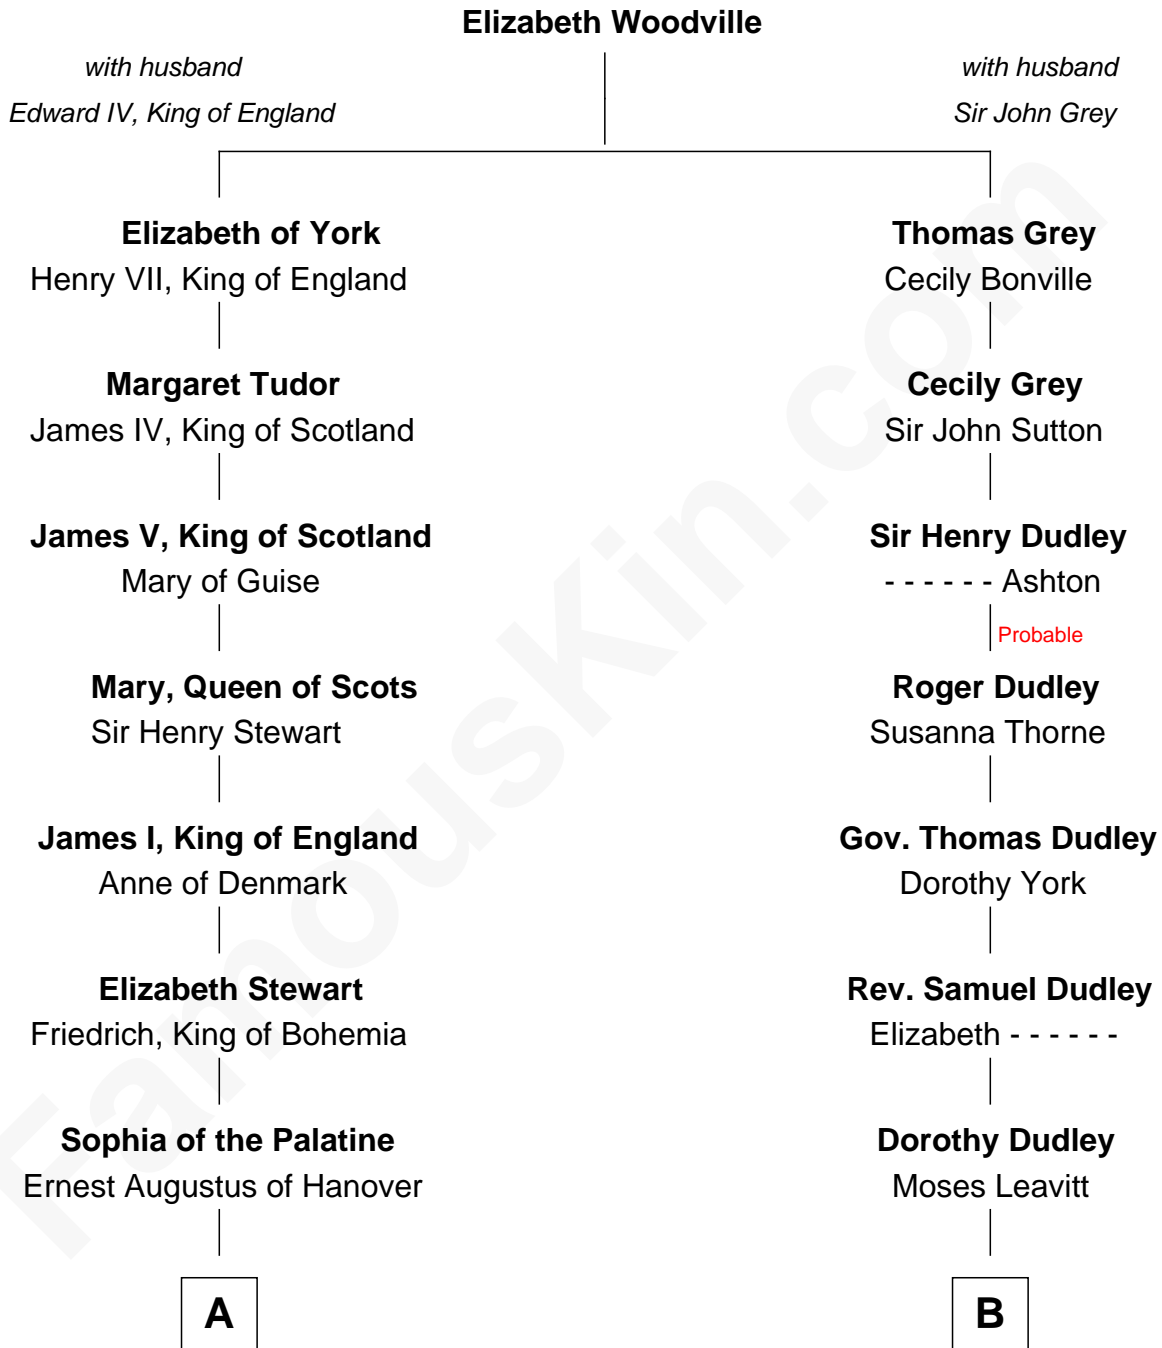

FamousKin.com Relationship Chart of

Boris Johnson

Prime Minister of the United Kingdom

16th cousin 2 times removed of

Ben Jealous

President and CEO of NAACP

A

George I, King of Great Britain

Sophia Dorothea of Celle

George II, King of Great Britain

Caroline of Brandenburg-Anspach

Frederick Louis, Prince of Wales

Augusta of Saxe-Gotha

Augusta of Great Britain

Charles II, Duke of Württemberg

Frederick I, King of Württemberg

Augusta of Brunswick

Paul, Prince of Württemberg

Friederike Margarethe Porth

Karoline Adelheid Pauline von Rothenburg

Karl von Pfeffel

Hubert von Pfeffel

Helen von Rivière

Marie Louise Caroline Helene von Pfeffel