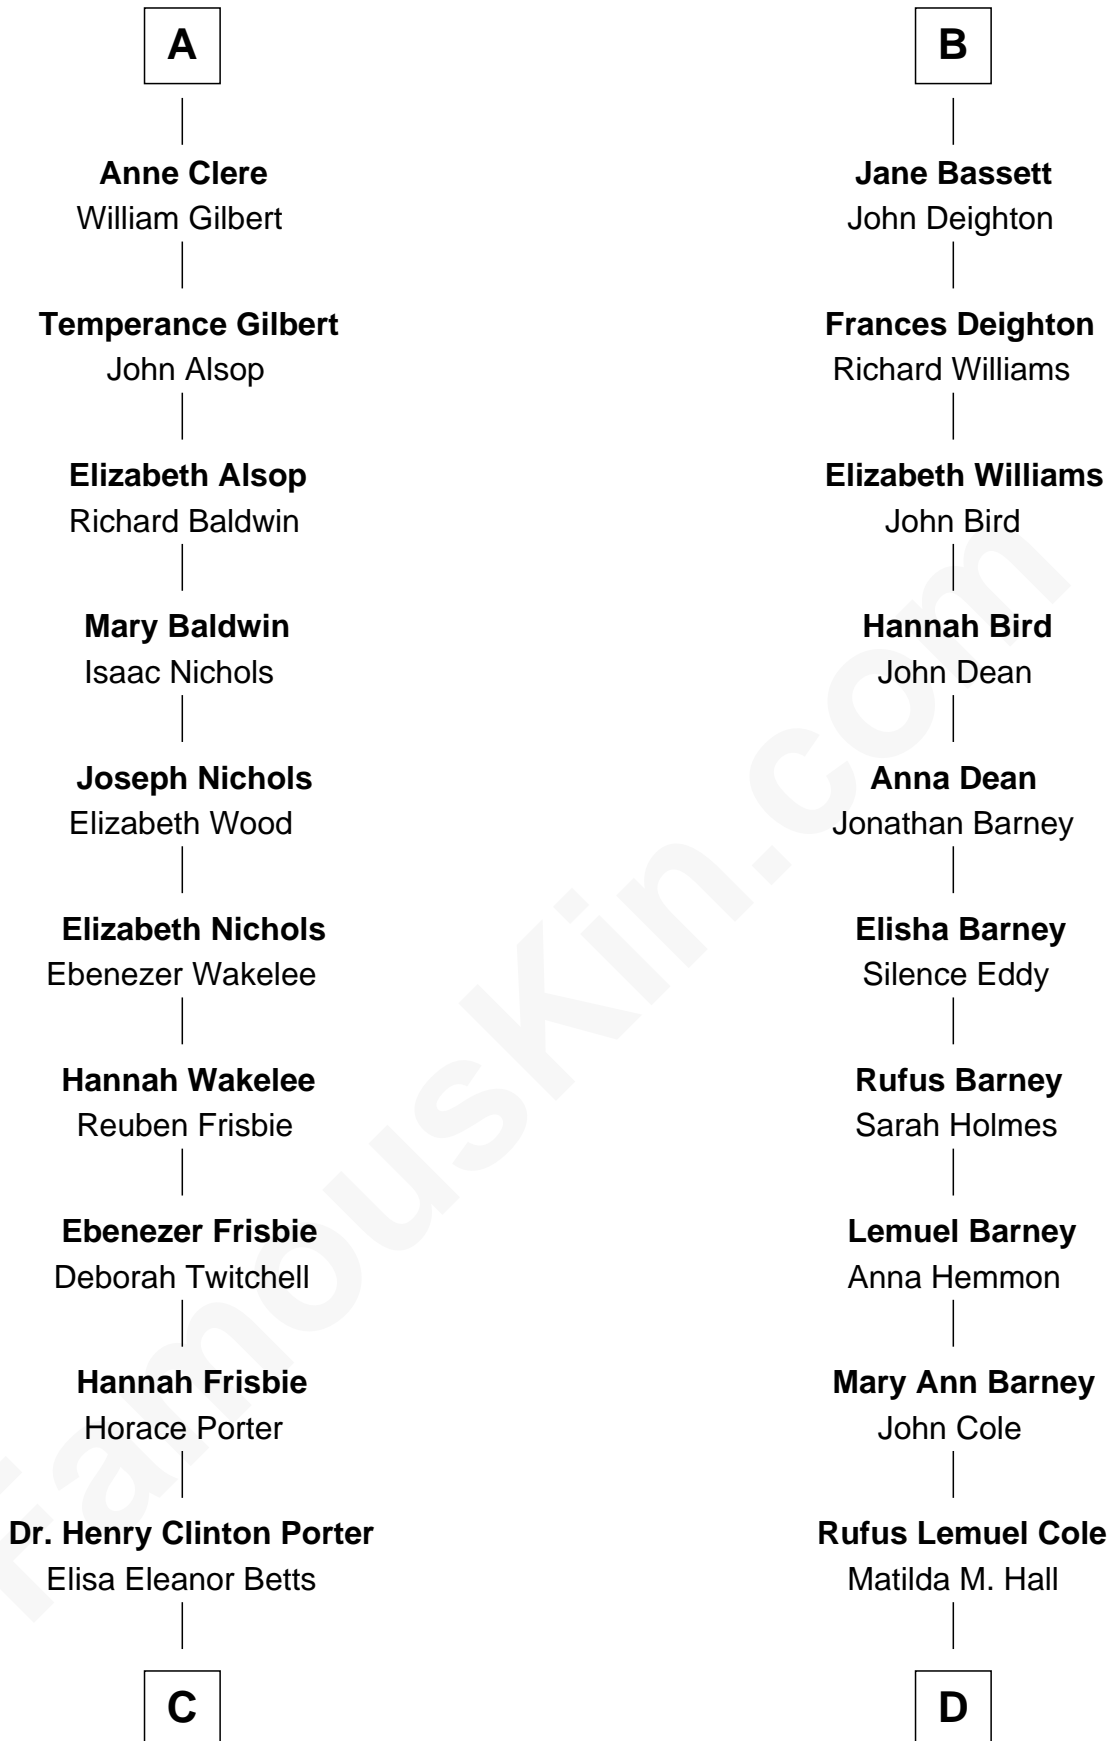

FamousKin.com Relationship Chart of

Boris Johnson

Prime Minister of the United Kingdom

20th cousin 1 time removed of

Michael Lookinland

TV Actor

Sir Richard Fitzalan

Elizabeth de Bohun

C

Henry Clinton Porter

Clara Holcomb

Helen Tracy Porter

Elias Avery Lowe

Frances Beatrice Lowe

Sir James Edmund Sanford Fawcett

Charlotte Offlow Fawcett

Stanley Patrick Johnson

Boris Johnson

Prime Minister of the United Kingdom

D

Nellie M. Cole

John Andrew Lookinland

Orrin Paul Lookinland

Madeline Tait