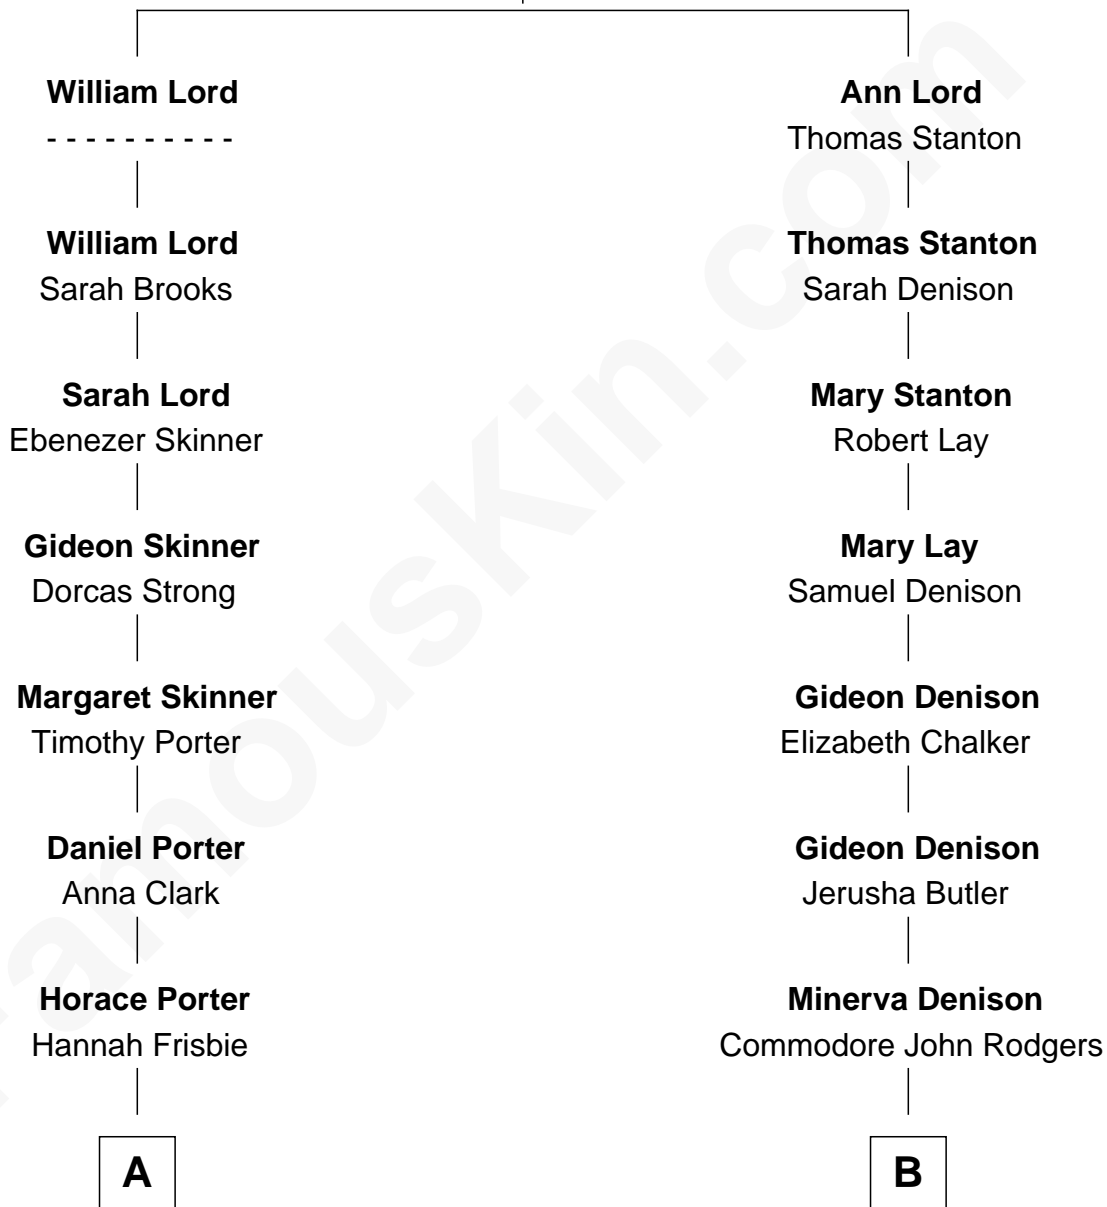

# FamousKin.com Relationship Chart of

**Boris Johnson**

*Prime Minister of the United Kingdom*

12th cousin of

**Parker Stevenson**

*TV and Movie Actor*

**Thomas Lord**

Dorothy Bird

**A**

**Dr. Henry Clinton Porter**

Elisa Eleanor Betts

**Henry Clinton Porter**

Clara Holcomb

**Helen Tracy Porter**

Elias Avery Lowe

**Frances Beatrice Lowe**

Sir James Edmund Sanford Fawcett

**Charlotte Offlow Fawcett**

Stanley Patrick Johnson

**Boris Johnson**

*Prime Minister of the United Kingdom*

**B**

**Louisa Rodgers**

Maj. Gen. Montgomery Cunningham Meigs