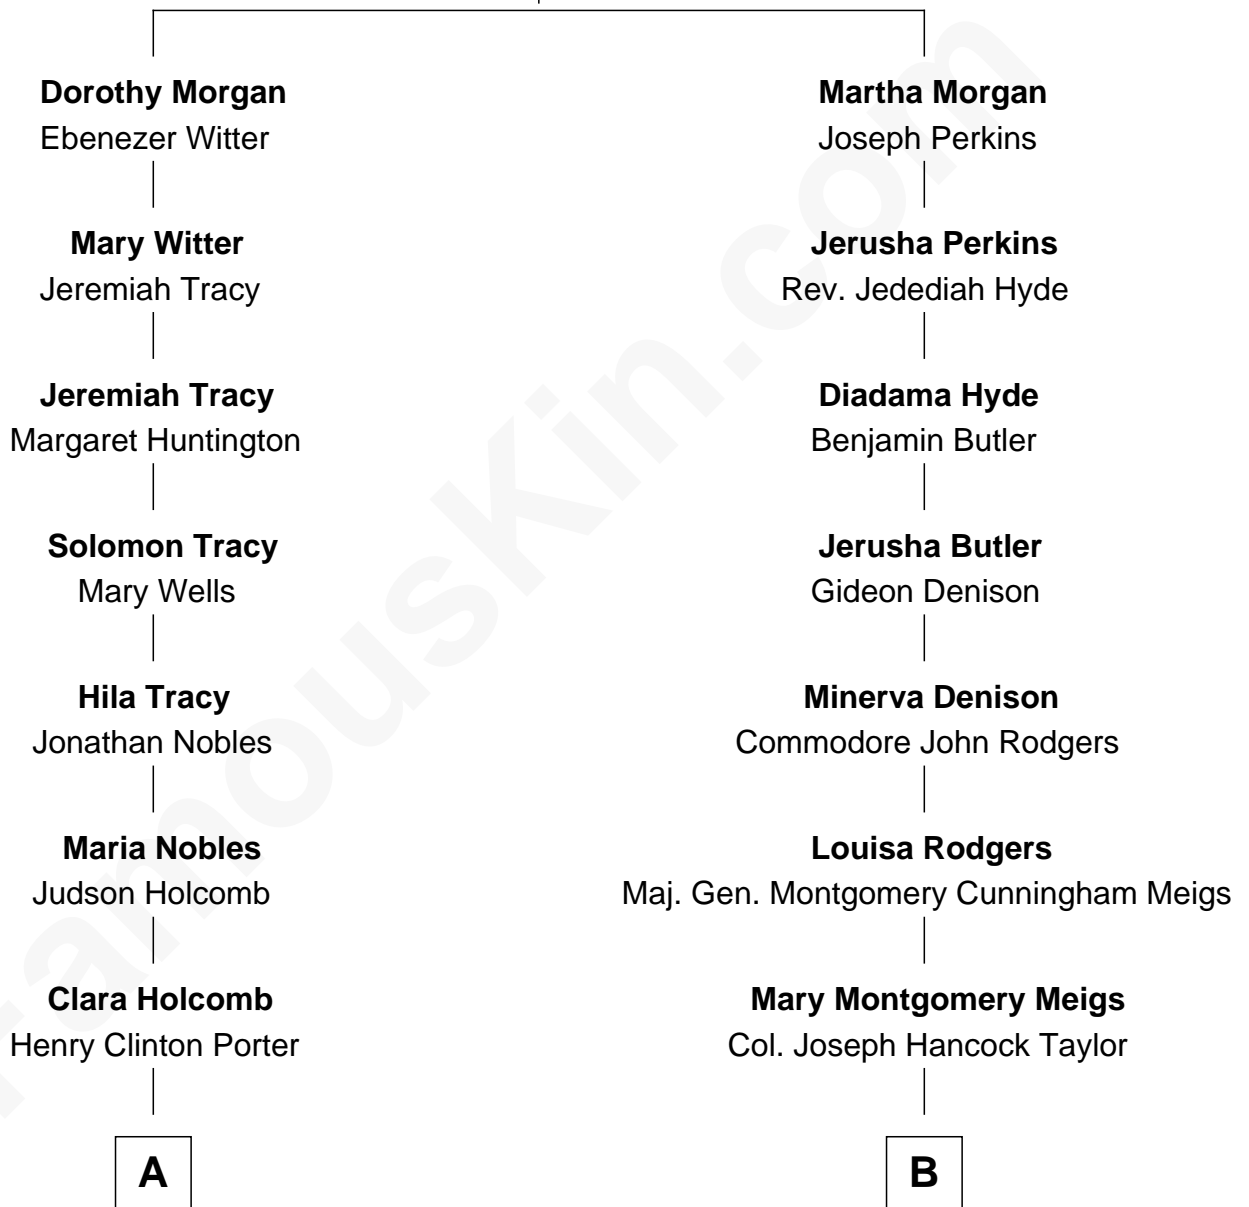

# FamousKin.com Relationship Chart of

**Boris Johnson**

*Prime Minister of the United Kingdom*

10th cousin of

**Parker Stevenson**

*TV and Movie Actor*

**Joseph Morgan**

Dorothy Parke

**A**

**Helen Tracy Porter**

Elias Avery Lowe

**Frances Beatrice Lowe**

Sir James Edmund Sanford Fawcett

**Charlotte Offlow Fawcett**

Stanley Patrick Johnson

**Boris Johnson**

*Prime Minister of the United Kingdom*

**B**

**Evelyn Taylor**

Eli Kirk Price

**Philip Price**

Sarah Meade Harrison

**Sarah Meade Price**

Richard Stevenson Parker