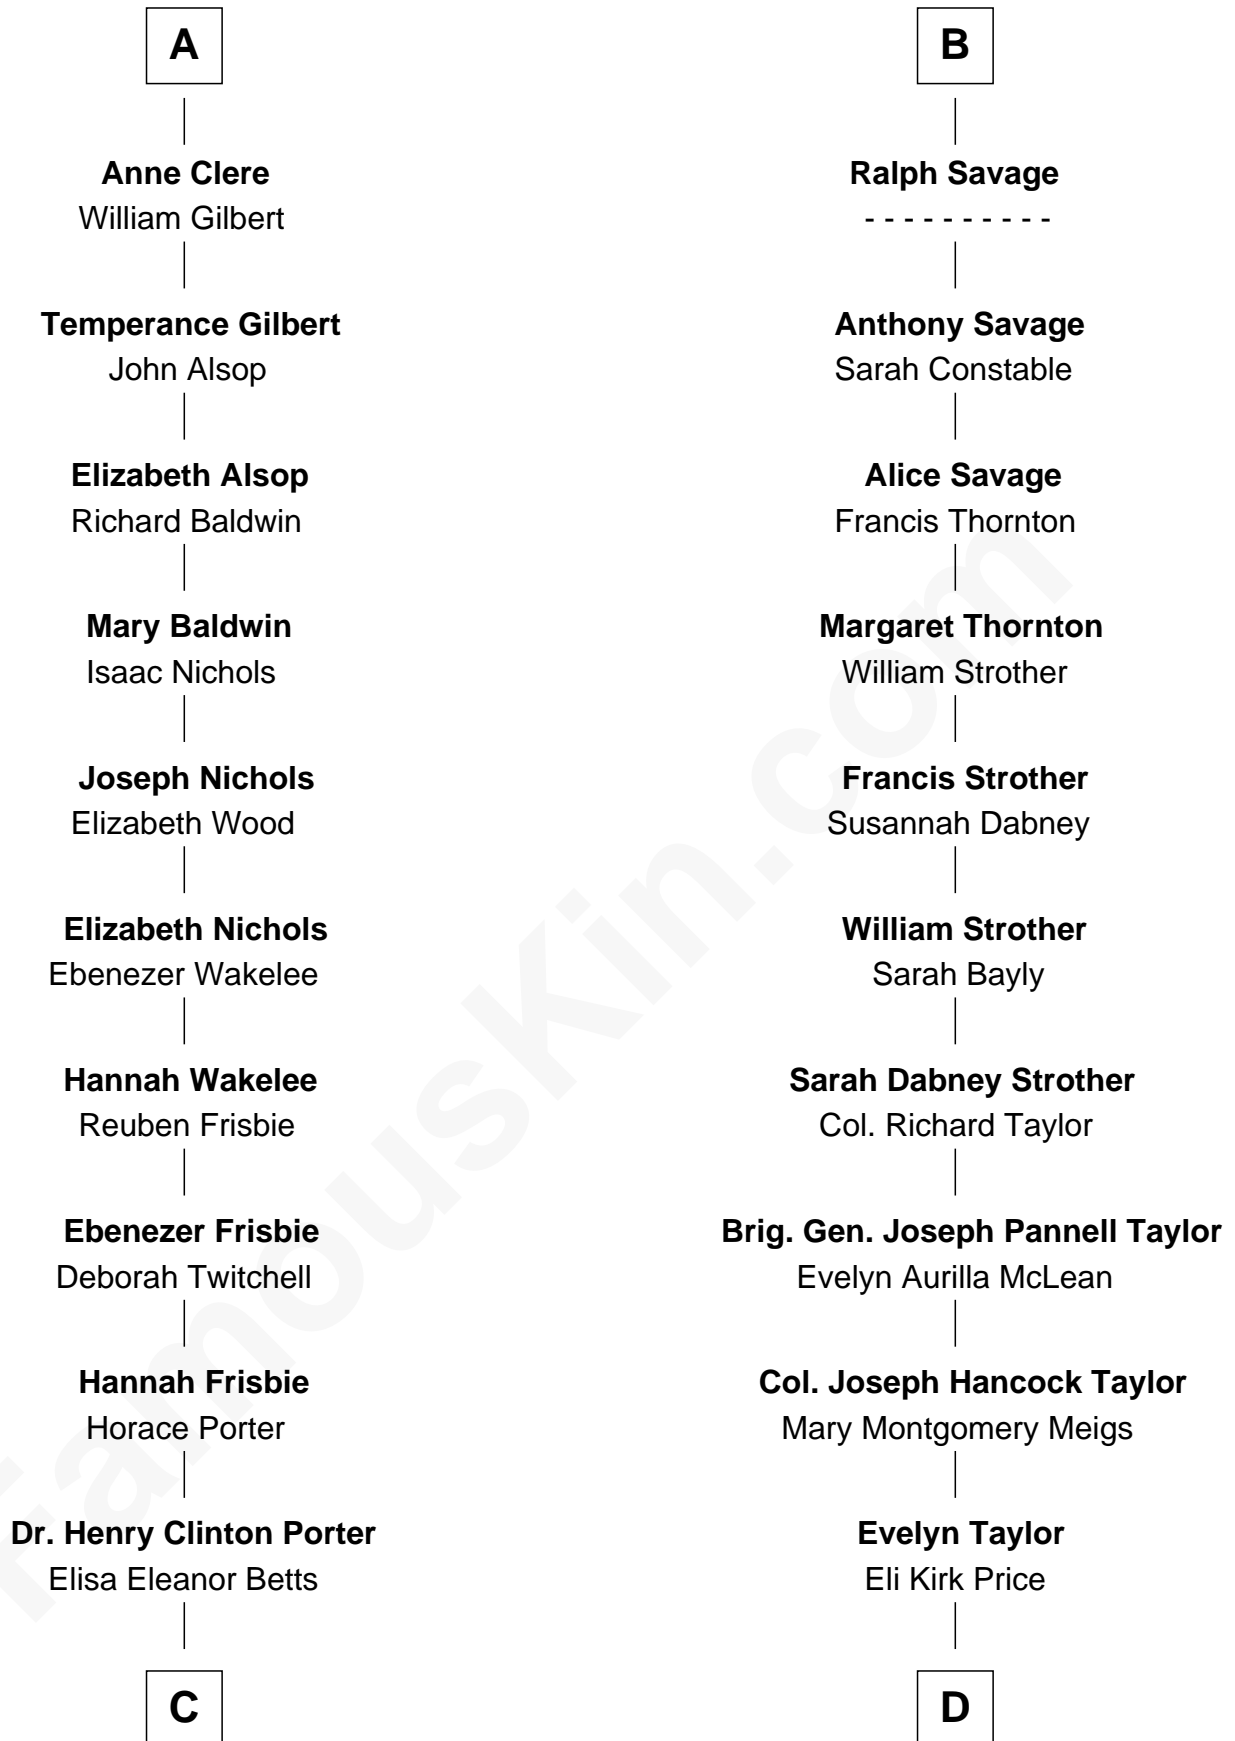

FamousKin.com

Relationship Chart of

Boris Johnson

Prime Minister of the United Kingdom

19th cousin 2 times removed of

Parker Stevenson

TV and Movie Actor

Sir Richard Fitzalan

Elizabeth de Bohun

C

Henry Clinton Porter

Clara Holcomb

Helen Tracy Porter

Elias Avery Lowe

Frances Beatrice Lowe

Sir James Edmund Sanford Fawcett

Charlotte Offlow Fawcett

Stanley Patrick Johnson

Boris Johnson

Prime Minister of the United Kingdom

D

Philip Price

Sarah Meade Harrison

Sarah Meade Price