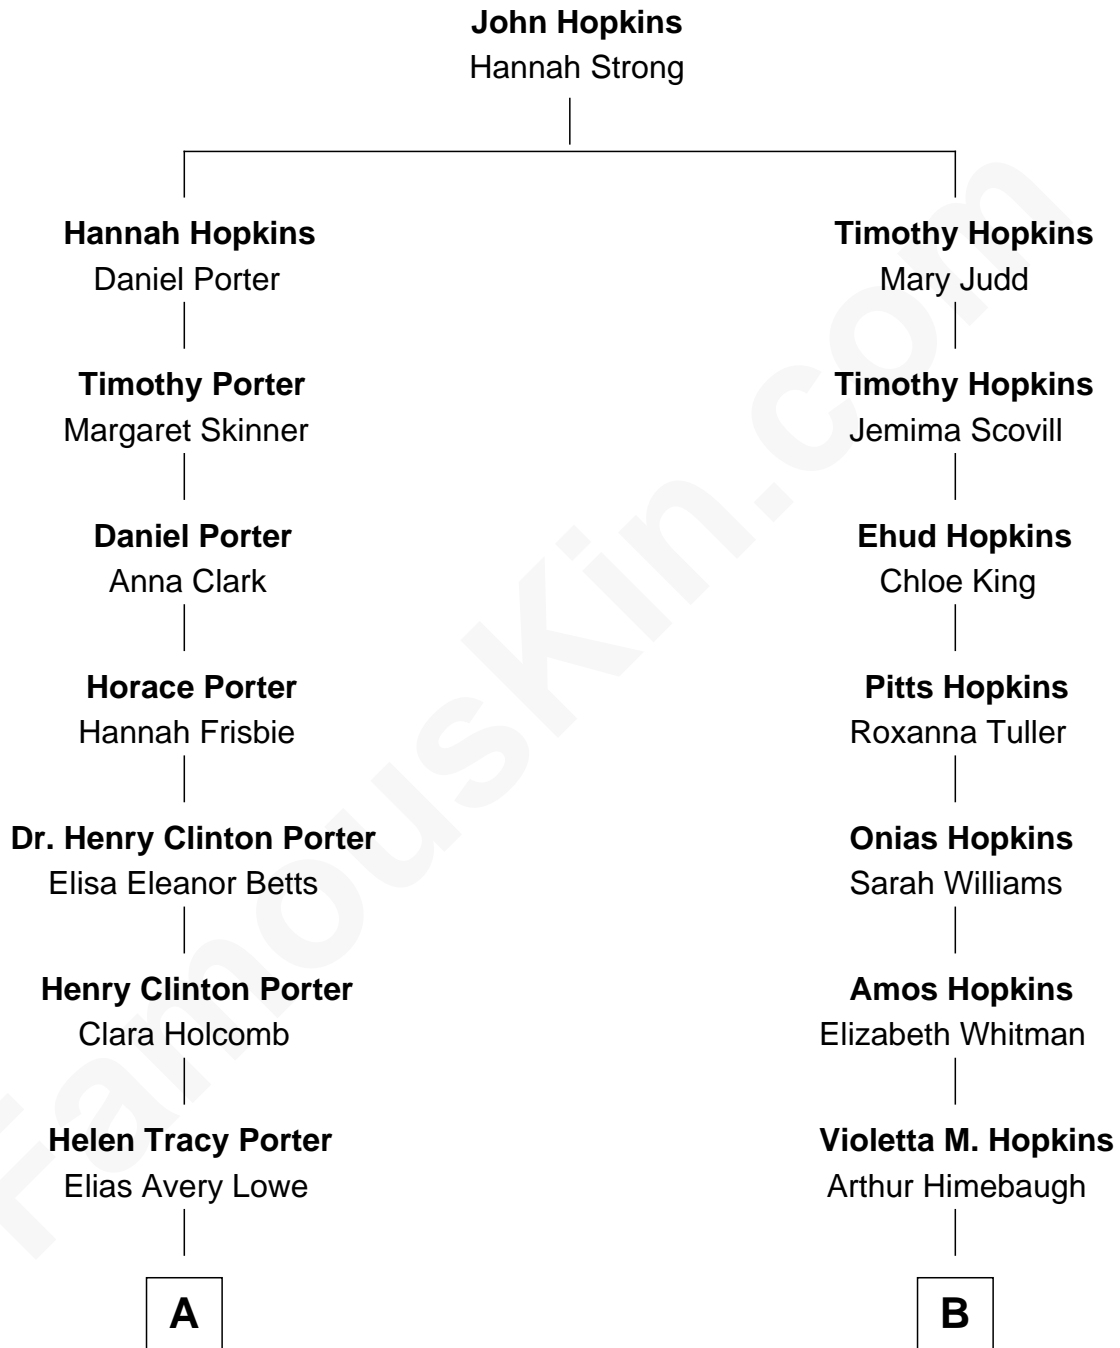

FamousKin.com Relationship Chart of

Boris Johnson

Prime Minister of the United Kingdom

9th cousin 2 times removed of

Taylor Lautner

TV and Movie Actor

A

Frances Beatrice Lowe

Sir James Edmund Sanford Fawcett

Charlotte Offlow Fawcett

Stanley Patrick Johnson

Boris Johnson

Prime Minister of the United Kingdom

B

Emily Jane Himebaugh

Cleon B. Soules