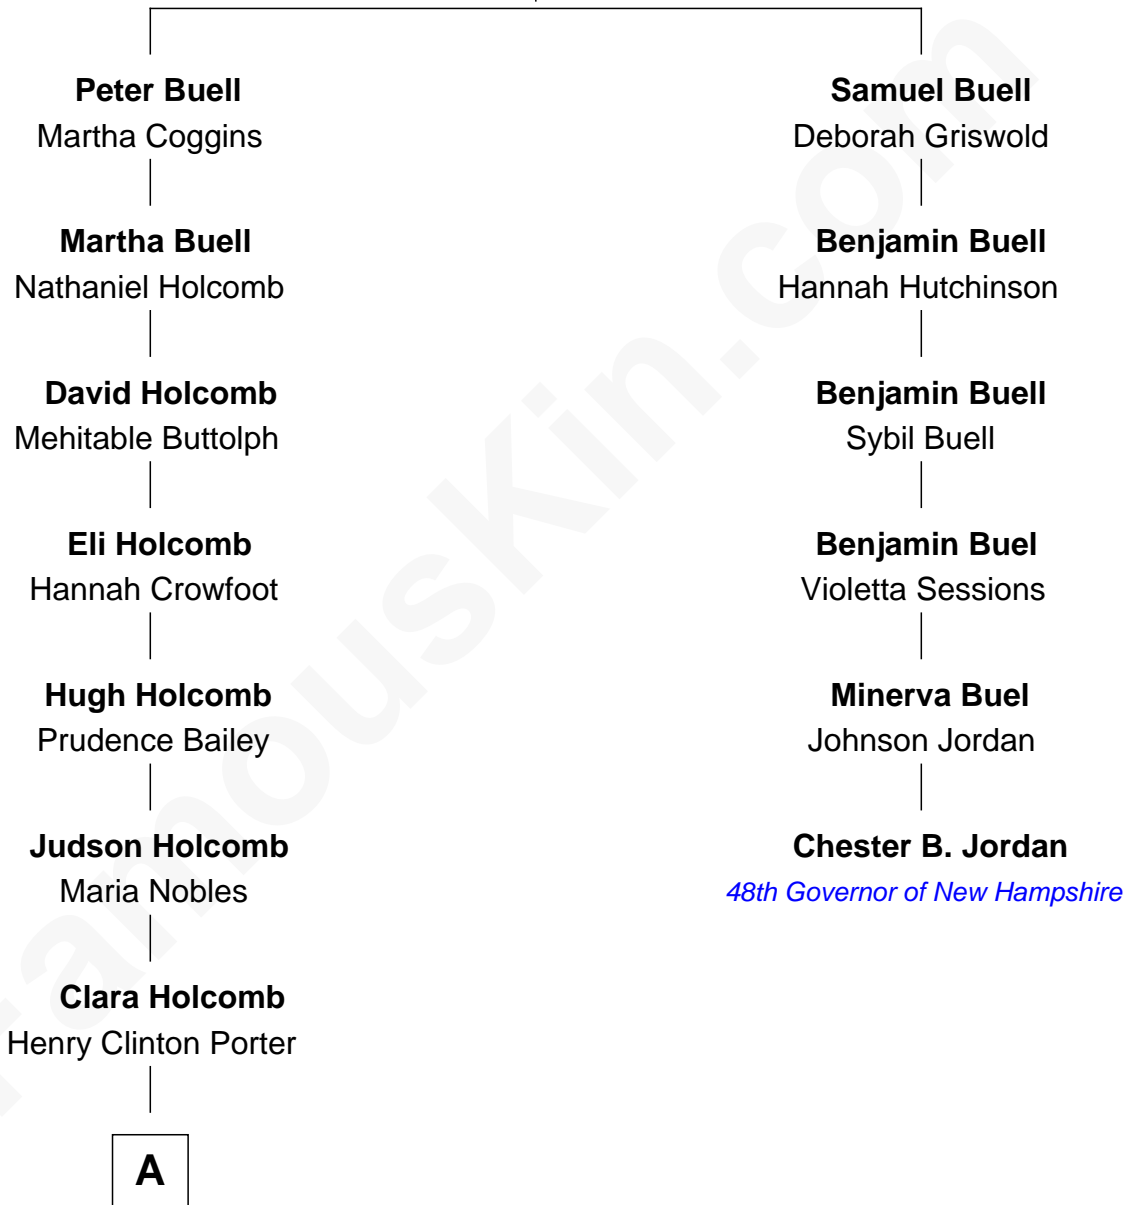

FamousKin.com

Relationship Chart of

Boris Johnson

Prime Minister of the United Kingdom

5th cousin 5 times removed of

Chester B. Jordan

48th Governor of New Hampshire

William Buell

Mary - - - - -

A

—
Helen Tracy Porter

Elias Avery Lowe

—
Frances Beatrice Lowe

Sir James Edmund Sanford Fawcett

—
Charlotte Offlow Fawcett

Stanley Patrick Johnson

—
Boris Johnson

Prime Minister of the United Kingdom

FamousKin.com