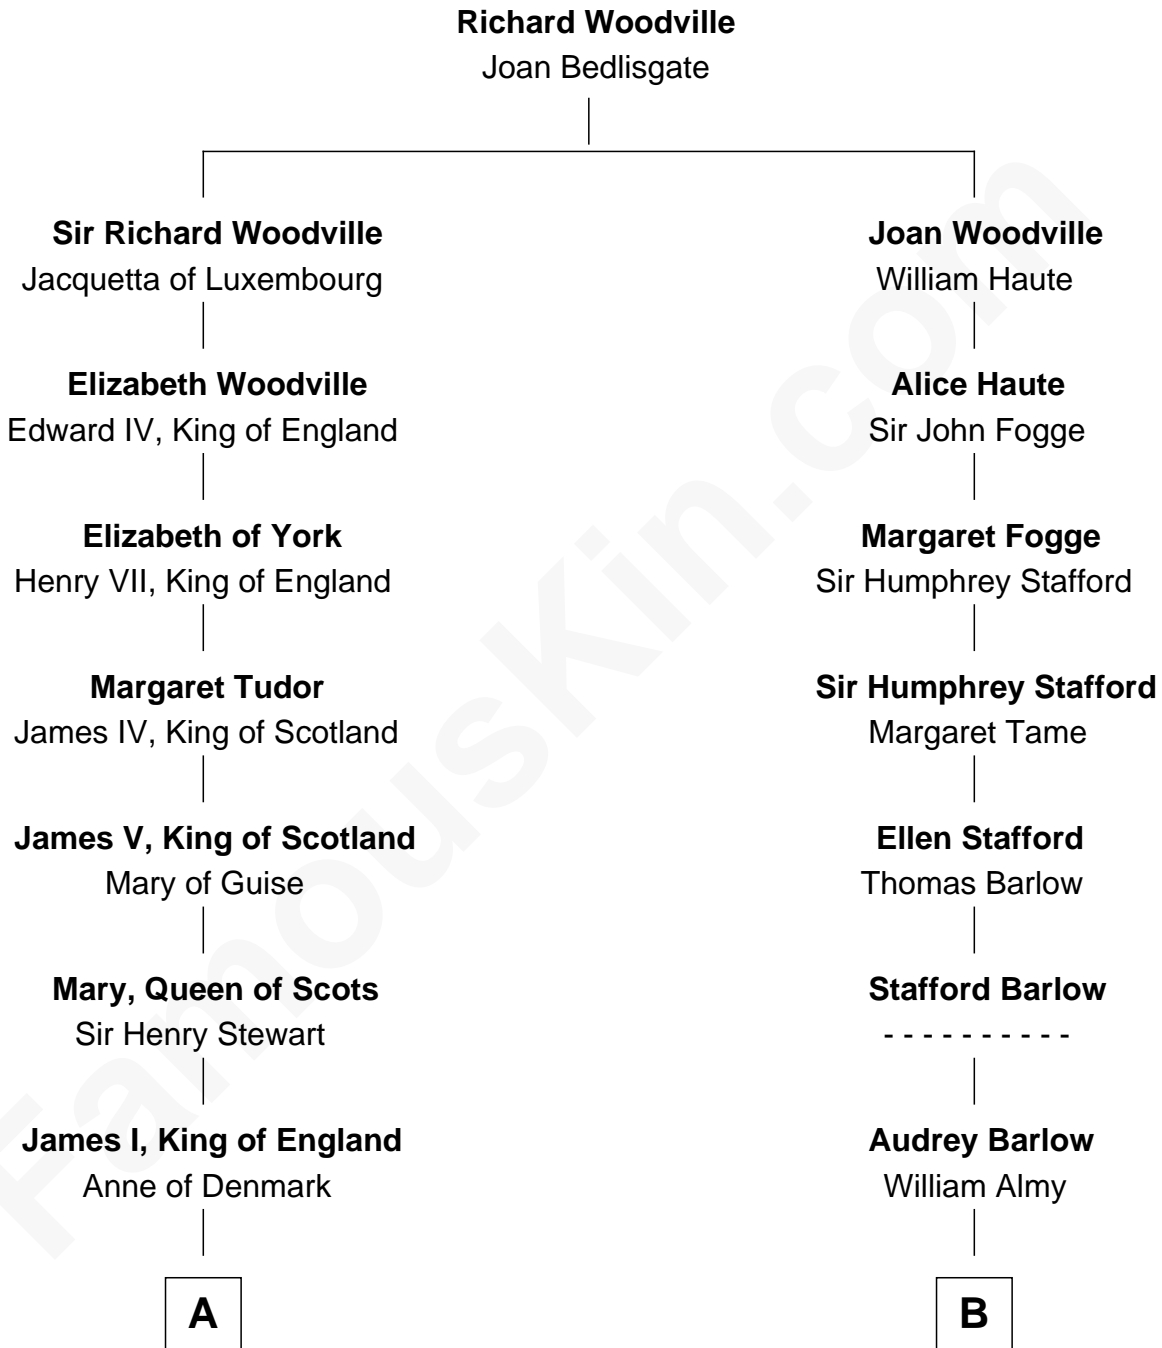

FamousKin.com Relationship Chart of

Boris Johnson

Prime Minister of the United Kingdom

15th cousin 5 times removed of

Benton MacKaye

Co-Founder, Appalachian Trail

A

Elizabeth Stewart
Friedrich, King of Bohemia

Sophia of the Palatine
Ernest Augustus of Hanover

George I, King of Great Britain
Sophia Dorothea of Celle

George II, King of Great Britain
Caroline of Brandenburg-Anspach

Frederick Louis, Prince of Wales
Augusta of Saxe-Gotha

Augusta of Great Britain
Charles II, Duke of Württemberg

Frederick I, King of Württemberg
Augusta of Brunswick

Paul, Prince of Württemberg
Friederike Margarethe Porth

Karoline Adelheid Pauline von Rothenburg
Karl von Pfeffel