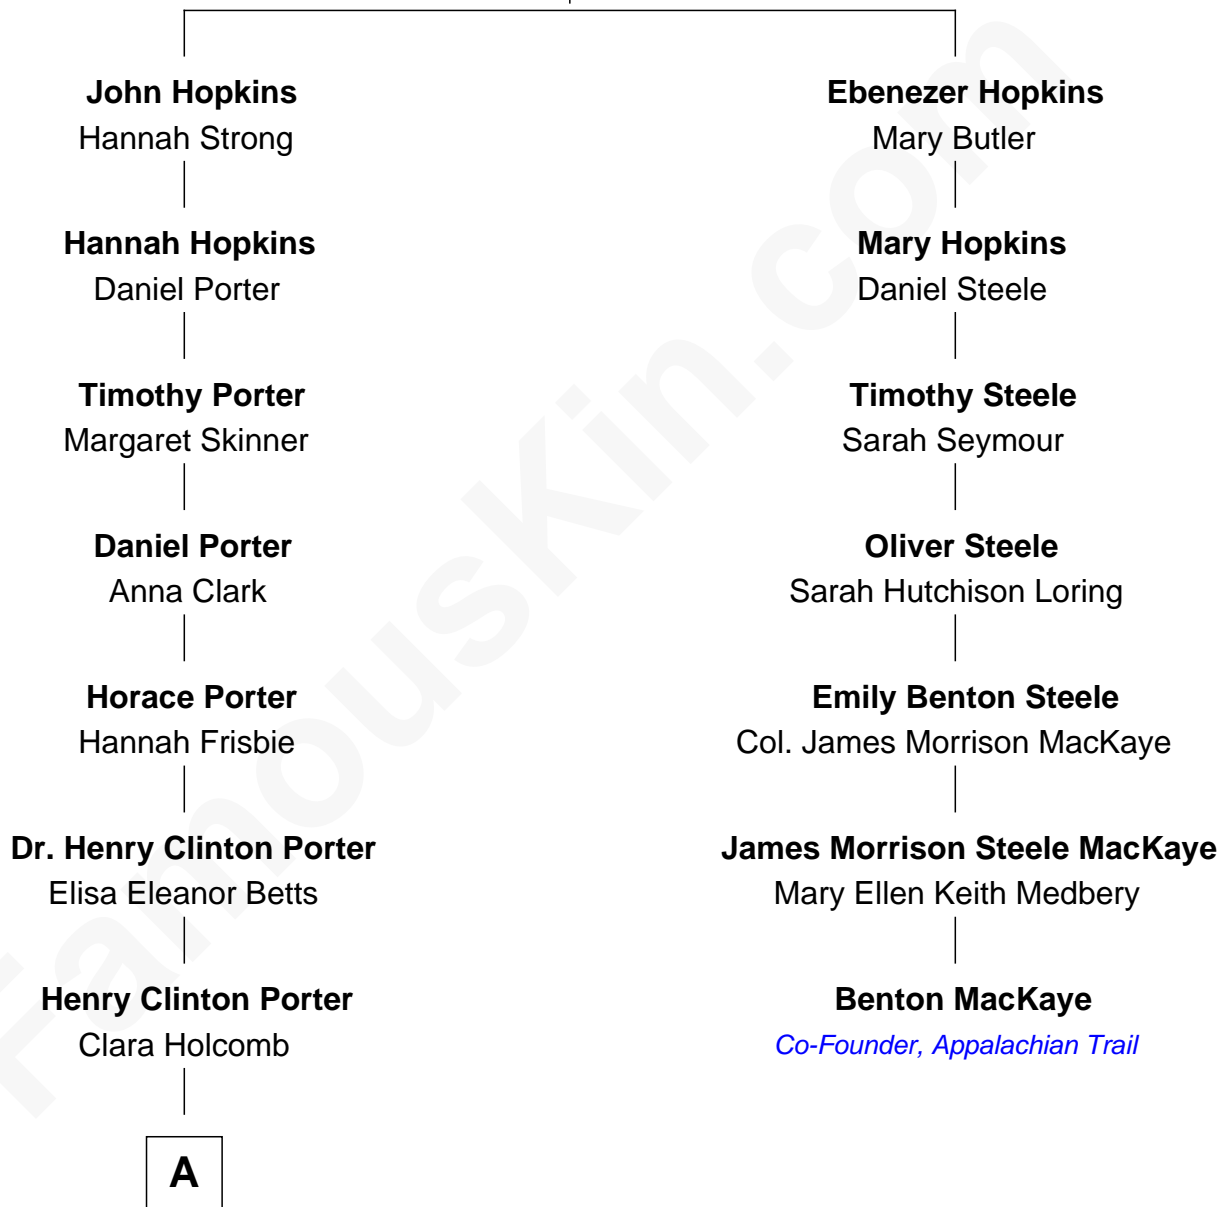

FamousKin.com Relationship Chart of

Boris Johnson

Prime Minister of the United Kingdom

6th cousin 4 times removed of

Benton MacKaye

Co-Founder, Appalachian Trail

Stephen Hopkins

Dorcas Bronson

A

—
Helen Tracy Porter

Elias Avery Lowe

—
Frances Beatrice Lowe

Sir James Edmund Sanford Fawcett

—
Charlotte Offlow Fawcett

Stanley Patrick Johnson

—
Boris Johnson