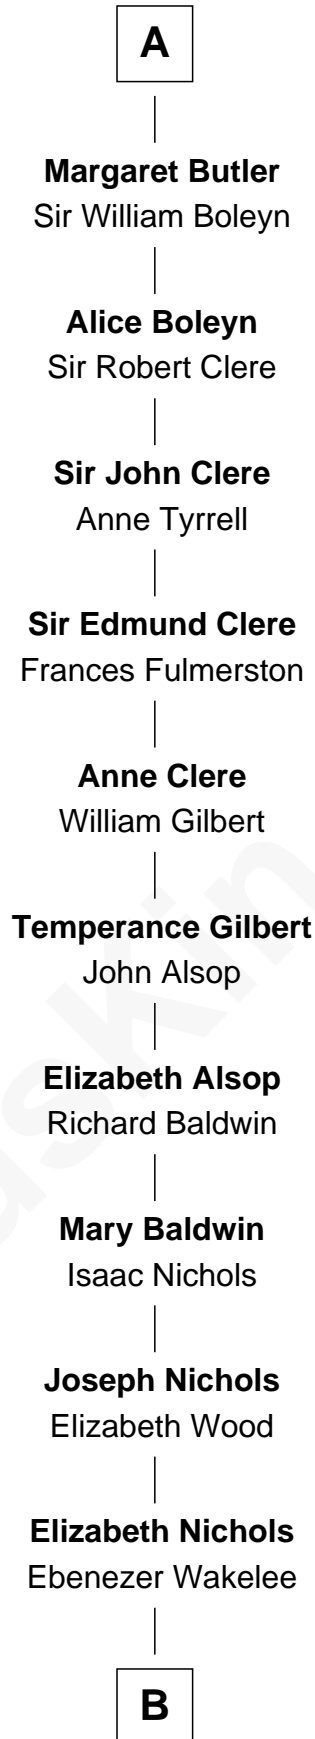

FamousKin.com Relationship Chart of

Boris Johnson

Prime Minister of the United Kingdom

24th Great-grandson of

Hugh le Bigod

Magna Carta Surety

Hugh le Bigod

Maud Marshal

Isabel le Bigod

Sir John FitzGeoffrey

Maud FitzJohn

William de Beauchamp

Guy de Beauchamp

Alice de Toeni

Sir Thomas de Beauchamp

Katherine de Mortimer

Sir William Beauchamp

Joan Fitzalan

Joan Beauchamp

James Butler

Sir Thomas Butler

Anne Hankeford

A

B

Hannah Wakelee

Reuben Frisbie

Ebenezer Frisbie

Deborah Twitchell

Hannah Frisbie

Horace Porter

Dr. Henry Clinton Porter

Elisa Eleanor Betts