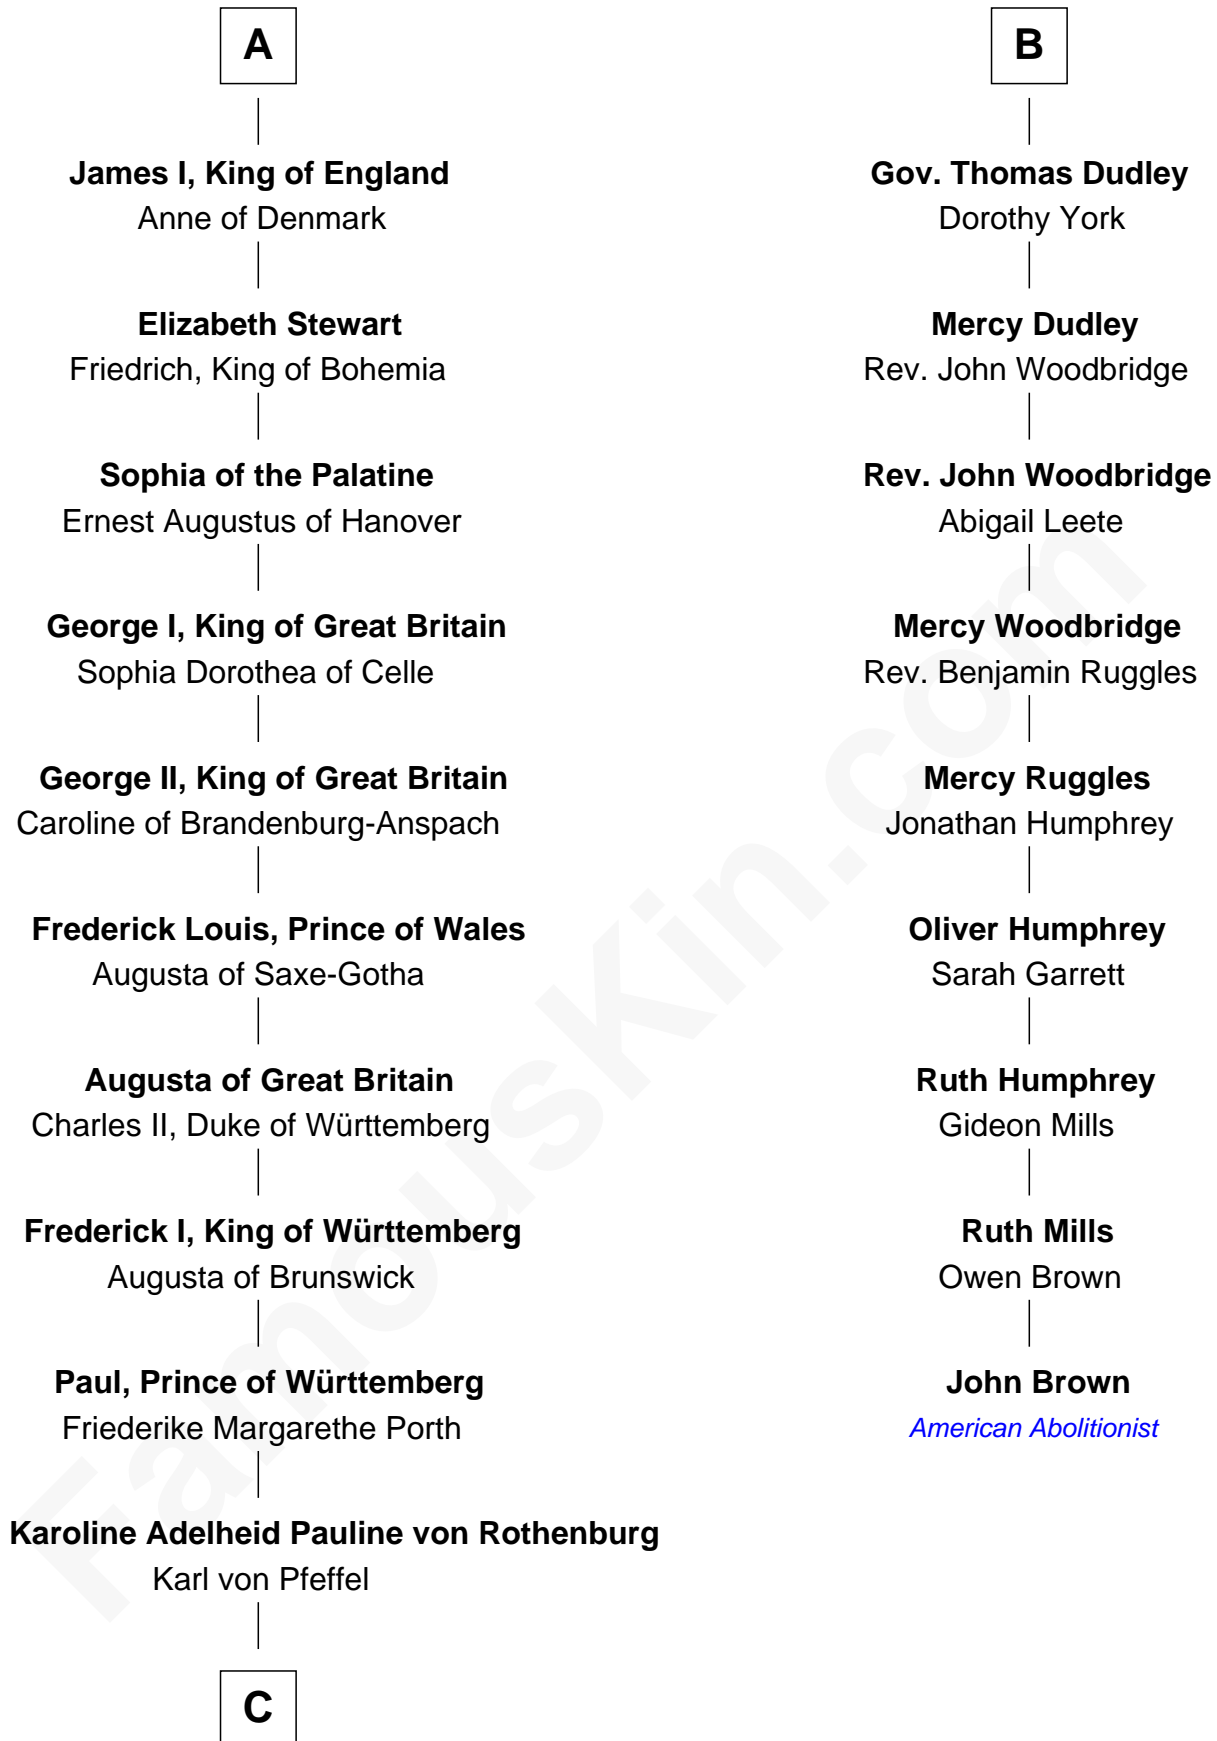

FamousKin.com Relationship Chart of

Boris Johnson

Prime Minister of the United Kingdom

15th cousin 6 times removed of

John Brown

American Abolitionist

Sir Thomas de Holand

Alice Fitzalan

C

Hubert von Pfeffel

Helen von Rivière

Marie Louise Caroline Helene von Pfeffel

Stanley Fred Williams

Yvonne Eileen Irene Williams

Osman Wilfred Kemal

Stanley Patrick Johnson

Charlotte Offlow Fawcett

Boris Johnson

Prime Minister of the United Kingdom