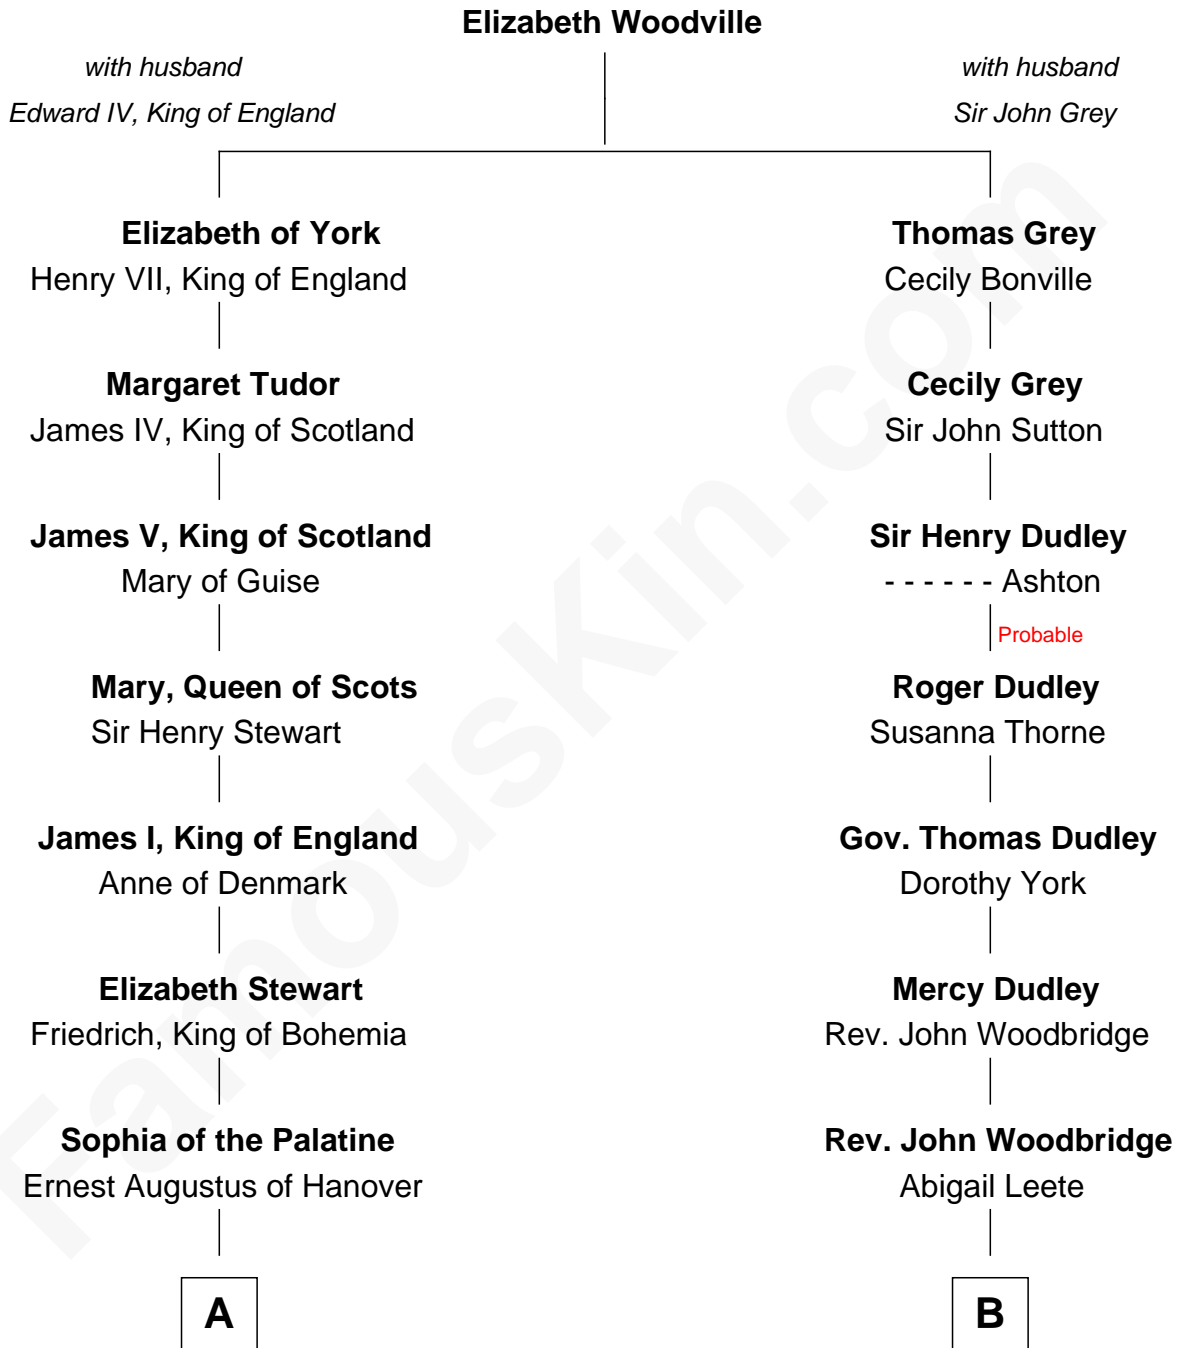

FamousKin.com Relationship Chart of

Boris Johnson

Prime Minister of the United Kingdom

12th cousin 6 times removed of

John Brown

American Abolitionist

A

George I, King of Great Britain

Sophia Dorothea of Celle

George II, King of Great Britain

Caroline of Brandenburg-Anspach

Frederick Louis, Prince of Wales

Augusta of Saxe-Gotha

Augusta of Great Britain

Charles II, Duke of Württemberg

Frederick I, King of Württemberg

Augusta of Brunswick

Paul, Prince of Württemberg

Friederike Margarethe Porth

Karoline Adelheid Pauline von Rothenburg

Karl von Pfeffel

Hubert von Pfeffel

Helen von Rivière

Marie Louise Caroline Helene von Pfeffel