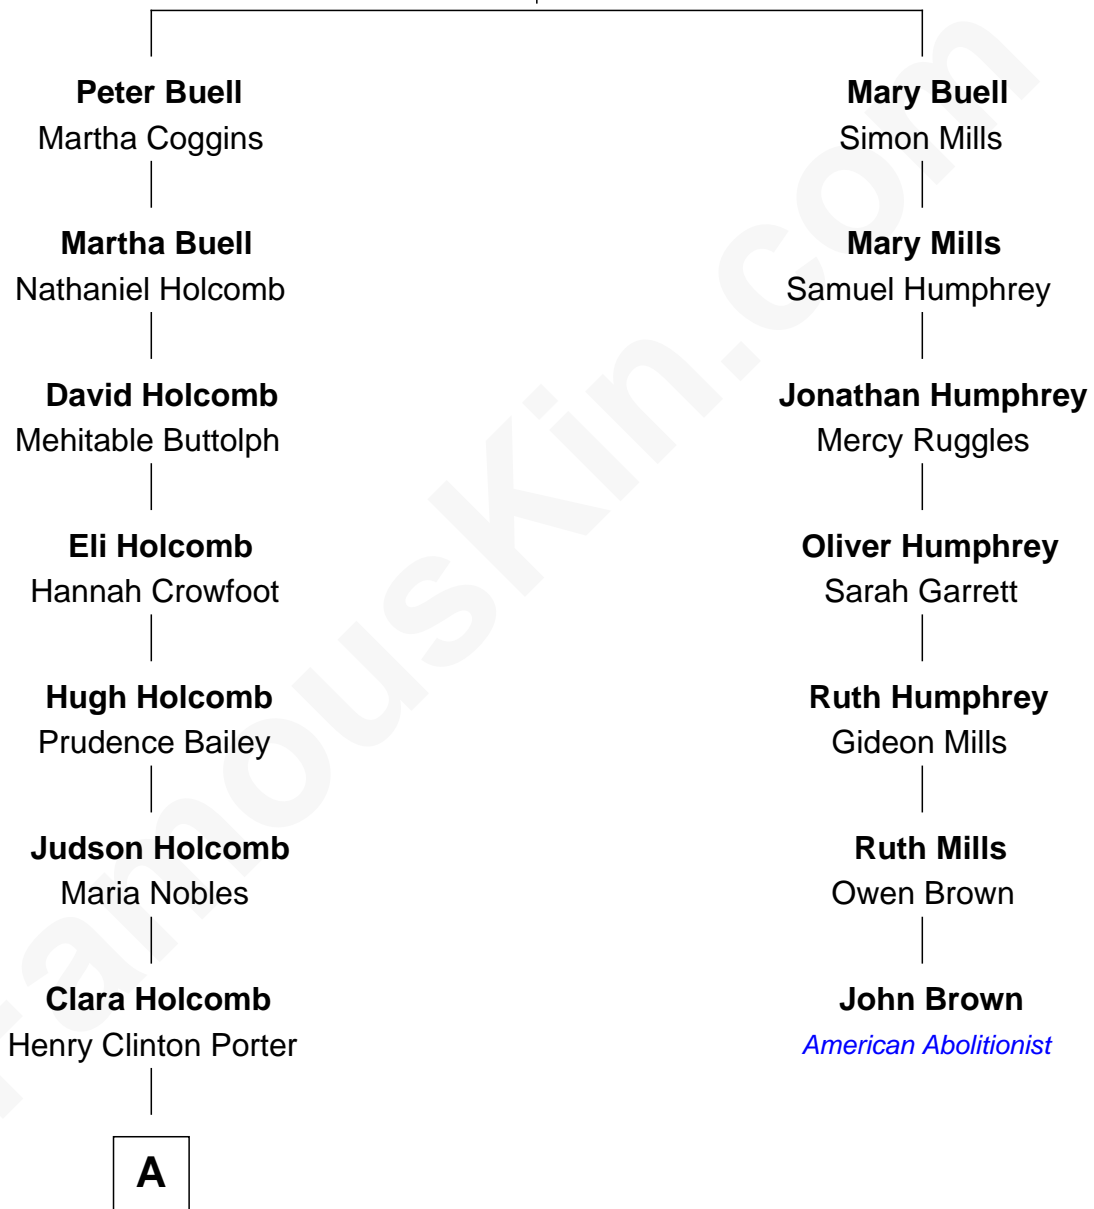

FamousKin.com Relationship Chart of

Boris Johnson

Prime Minister of the United Kingdom

6th cousin 4 times removed of

John Brown

American Abolitionist

William Buell

Mary - - - - -

A

—
Helen Tracy Porter

Elias Avery Lowe

—
Frances Beatrice Lowe

Sir James Edmund Sanford Fawcett

—
Charlotte Offlow Fawcett

Stanley Patrick Johnson

—
Boris Johnson