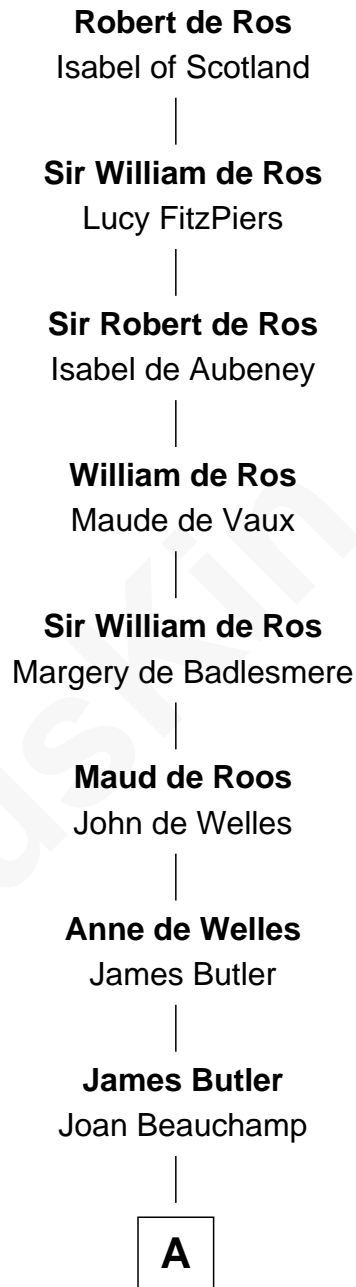

FamousKin.com Relationship Chart of

Boris Johnson

Prime Minister of the United Kingdom

25th Great-grandson of

Robert de Ros

Magna Carta Surety

A

Sir Thomas Butler

Anne Hankeford

Margaret Butler

Sir William Boleyn

Alice Boleyn

Sir Robert Clere

Sir John Clere

Anne Tyrrell

Sir Edmund Clere