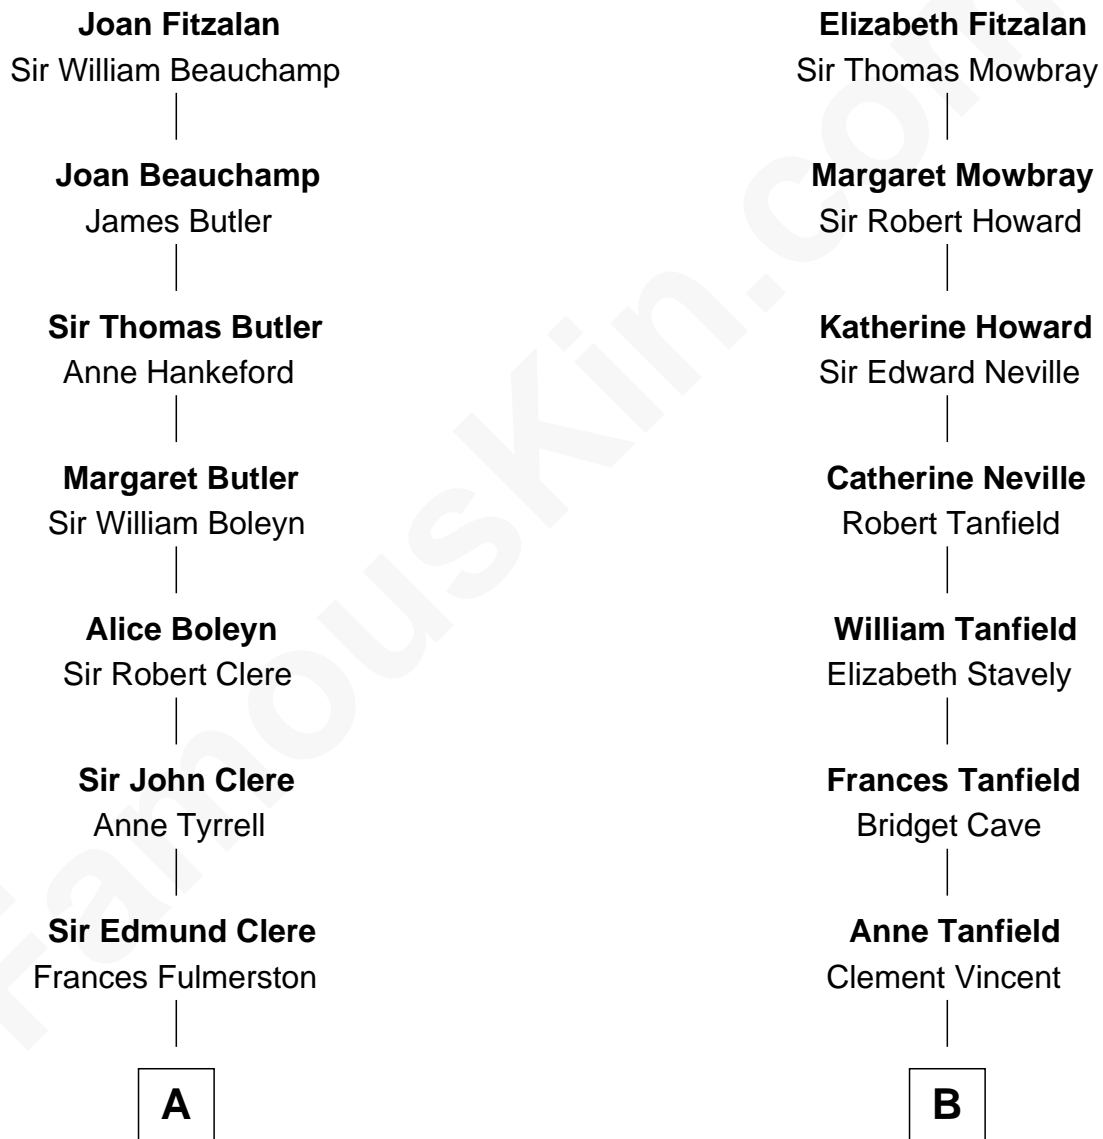

# FamousKin.com Relationship Chart of

**Boris Johnson**

*Prime Minister of the United Kingdom*

13th cousin 8 times removed of

**Thomas Jefferson**

*3rd U.S. President and Signer of the Declaration of Independence*

**Sir Richard Fitzalan**

Elizabeth de Bohun

**C**

Henry Clinton Porter

Clara Holcomb

Helen Tracy Porter

Elias Avery Lowe

Frances Beatrice Lowe

Sir James Edmund Sanford Fawcett

Charlotte Offlow Fawcett

Stanley Patrick Johnson

**Boris Johnson**

*Prime Minister of the United Kingdom*