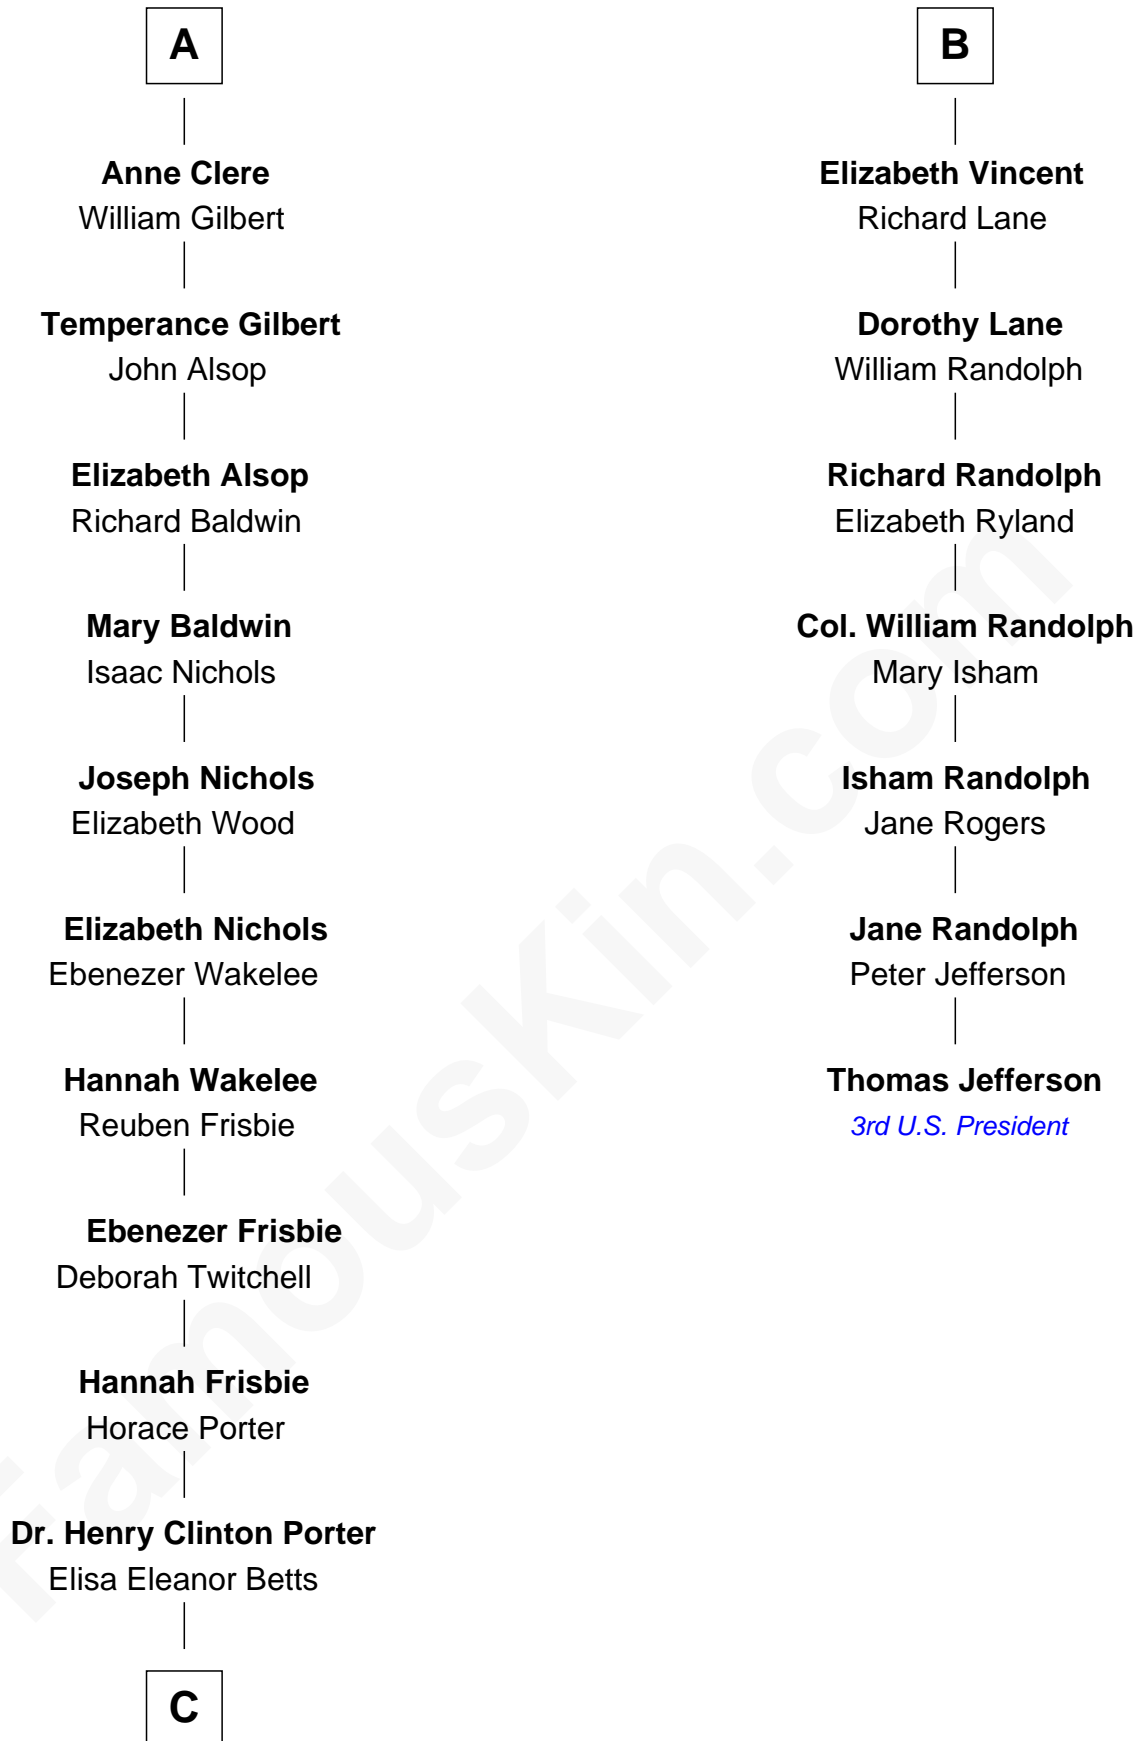

# FamousKin.com Relationship Chart of

**Boris Johnson**

*Prime Minister of the United Kingdom*

13th cousin 8 times removed of

**Thomas Jefferson**

*3rd U.S. President and Signer of the Declaration of Independence*

**Sir Richard Fitzalan**

Elizabeth de Bohun

**C**

Henry Clinton Porter

Clara Holcomb

Helen Tracy Porter

Elias Avery Lowe

Frances Beatrice Lowe

Sir James Edmund Sanford Fawcett

Charlotte Offlow Fawcett

Stanley Patrick Johnson

**Boris Johnson**

*Prime Minister of the United Kingdom*