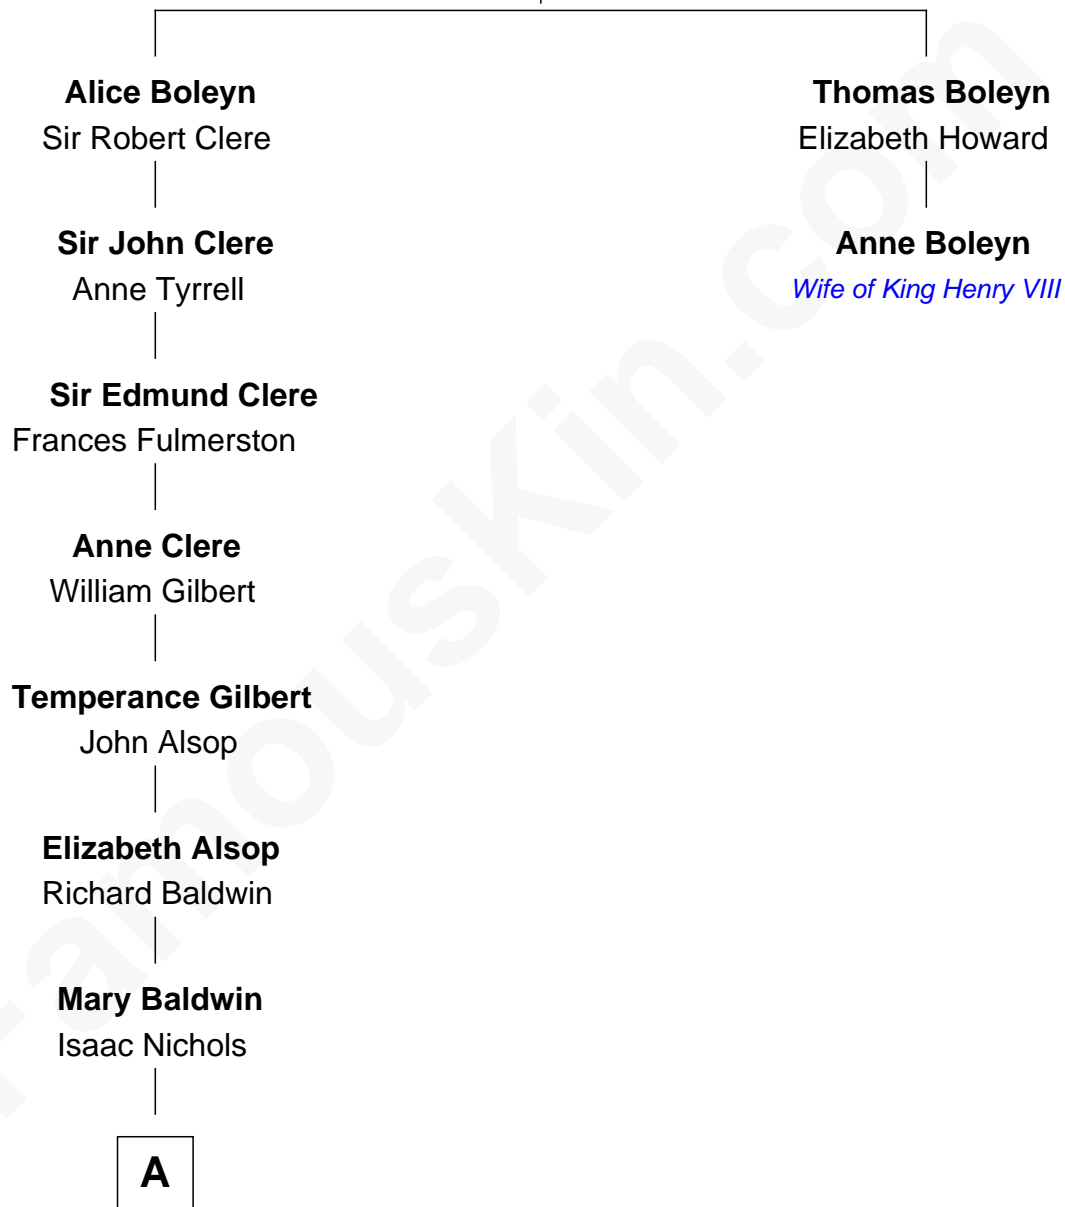

# FamousKin.com Relationship Chart of

**Boris Johnson**

*Prime Minister of the United Kingdom*

1st cousin 16 times removed of

**Anne Boleyn**

*2nd Wife of King Henry VIII*

**Sir William Boleyn**

Margaret Butler

**A**

**Joseph Nichols**

Elizabeth Wood

**Elizabeth Nichols**

Ebenezer Wakelee

**Hannah Wakelee**

Reuben Frisbie

**Ebenezer Frisbie**

Deborah Twitchell

**Hannah Frisbie**

Horace Porter

**Dr. Henry Clinton Porter**

Elisa Eleanor Betts

**Henry Clinton Porter**

Clara Holcomb

**Helen Tracy Porter**