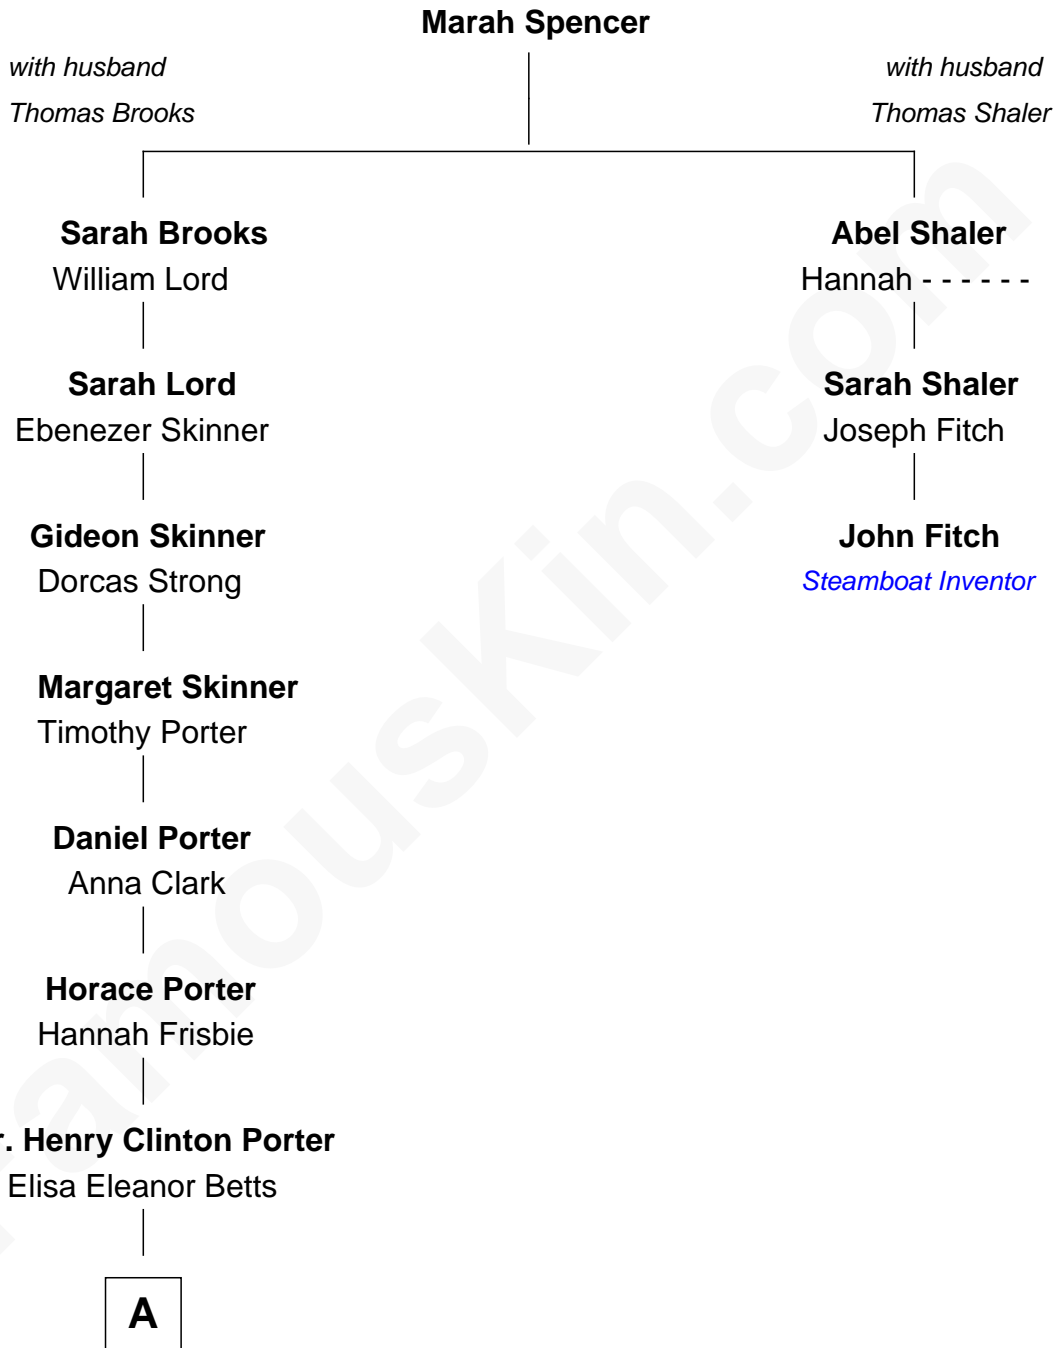

FamousKin.com

Relationship Chart of

Boris Johnson

Prime Minister of the United Kingdom

2nd cousin 9 times removed of

John Fitch

Inventor of 1st U.S. Steamboat

A

Henry Clinton Porter

Clara Holcomb

Helen Tracy Porter

Elias Avery Lowe

Frances Beatrice Lowe

Sir James Edmund Sanford Fawcett

Charlotte Offlow Fawcett

Stanley Patrick Johnson

Boris Johnson

Prime Minister of the United Kingdom