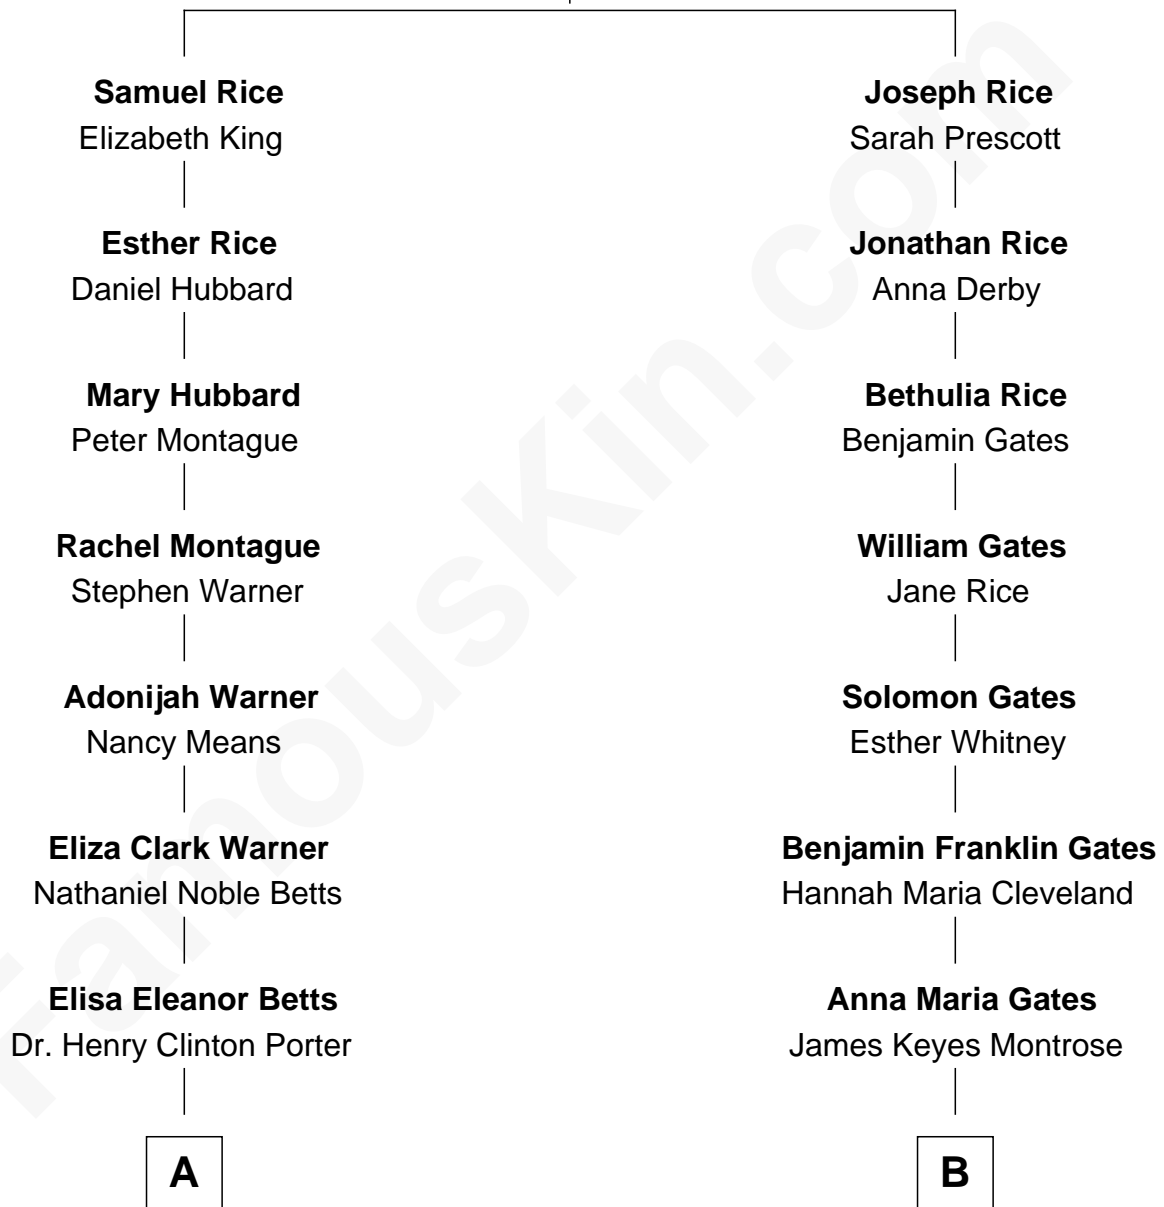

FamousKin.com Relationship Chart of

Boris Johnson

Prime Minister of the United Kingdom

9th cousin 2 times removed of

Tony Dow

TV Actor

Edmund Rice
Thomasine Frost

A

Henry Clinton Porter

Clara Holcomb

Helen Tracy Porter

Elias Avery Lowe

Frances Beatrice Lowe

Sir James Edmund Sanford Fawcett

Charlotte Offlow Fawcett

Stanley Patrick Johnson

Boris Johnson

Prime Minister of the United Kingdom

B

James Fay Montrose

Alice Lee Anders

Muriel Virginia Montrose

John Stevens Dow

Tony Dow