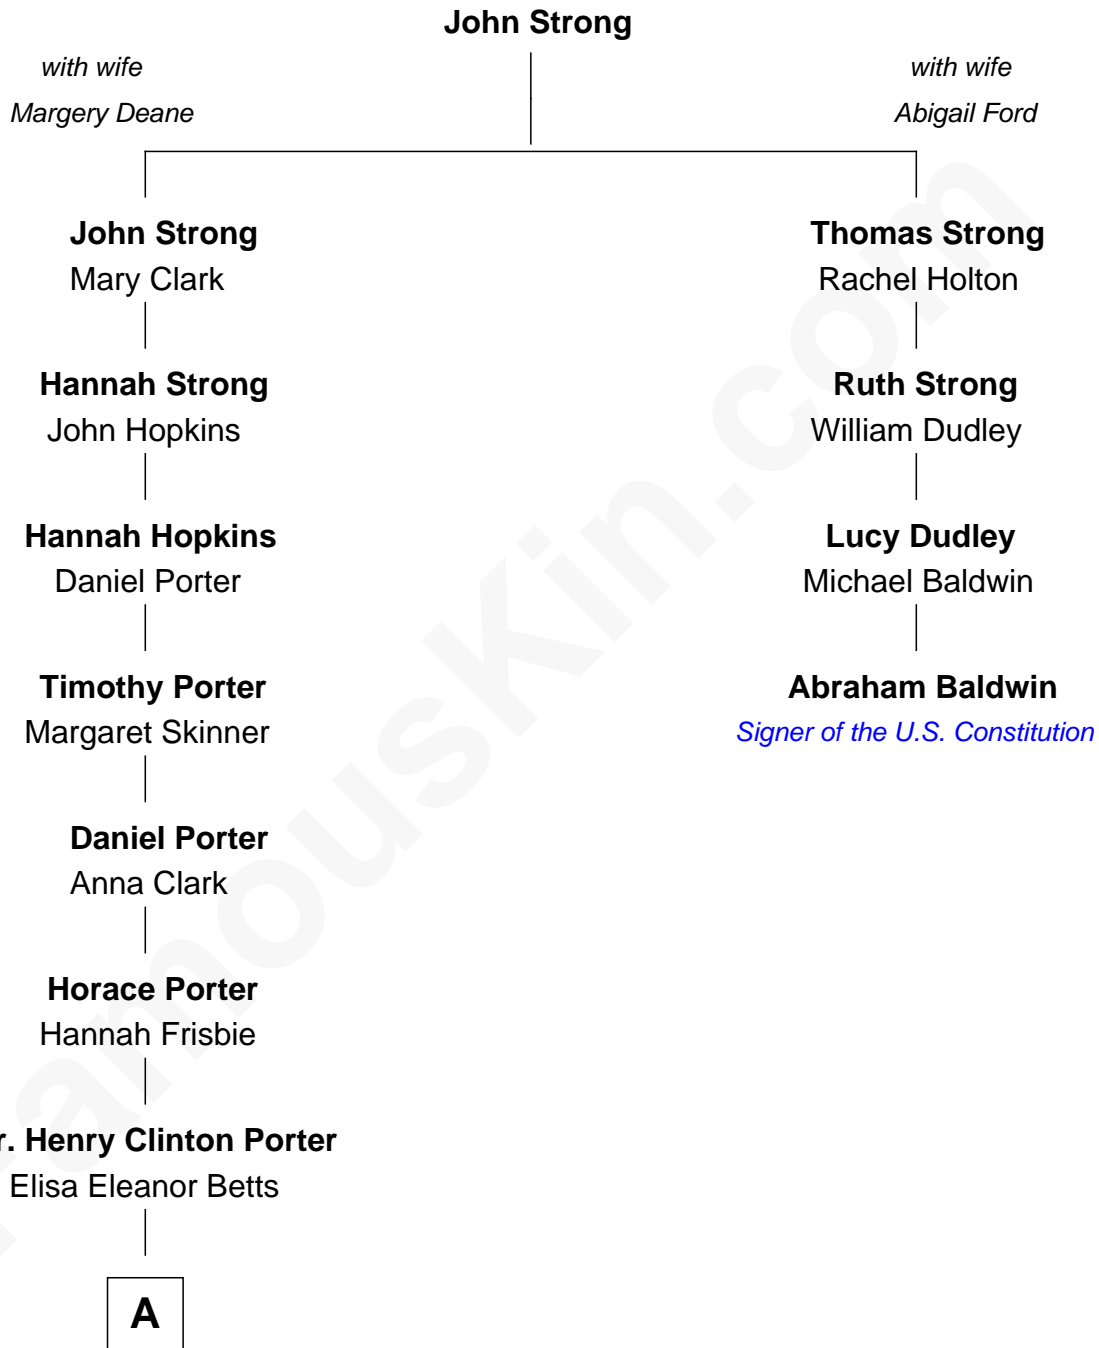

FamousKin.com Relationship Chart of

Boris Johnson

Prime Minister of the United Kingdom

3rd cousin 8 times removed of

Abraham Baldwin

Signer of the U.S. Constitution

A

Henry Clinton Porter

Clara Holcomb

Helen Tracy Porter

Elias Avery Lowe

Frances Beatrice Lowe

Sir James Edmund Sanford Fawcett

Charlotte Offlow Fawcett

Stanley Patrick Johnson

Boris Johnson

Prime Minister of the United Kingdom