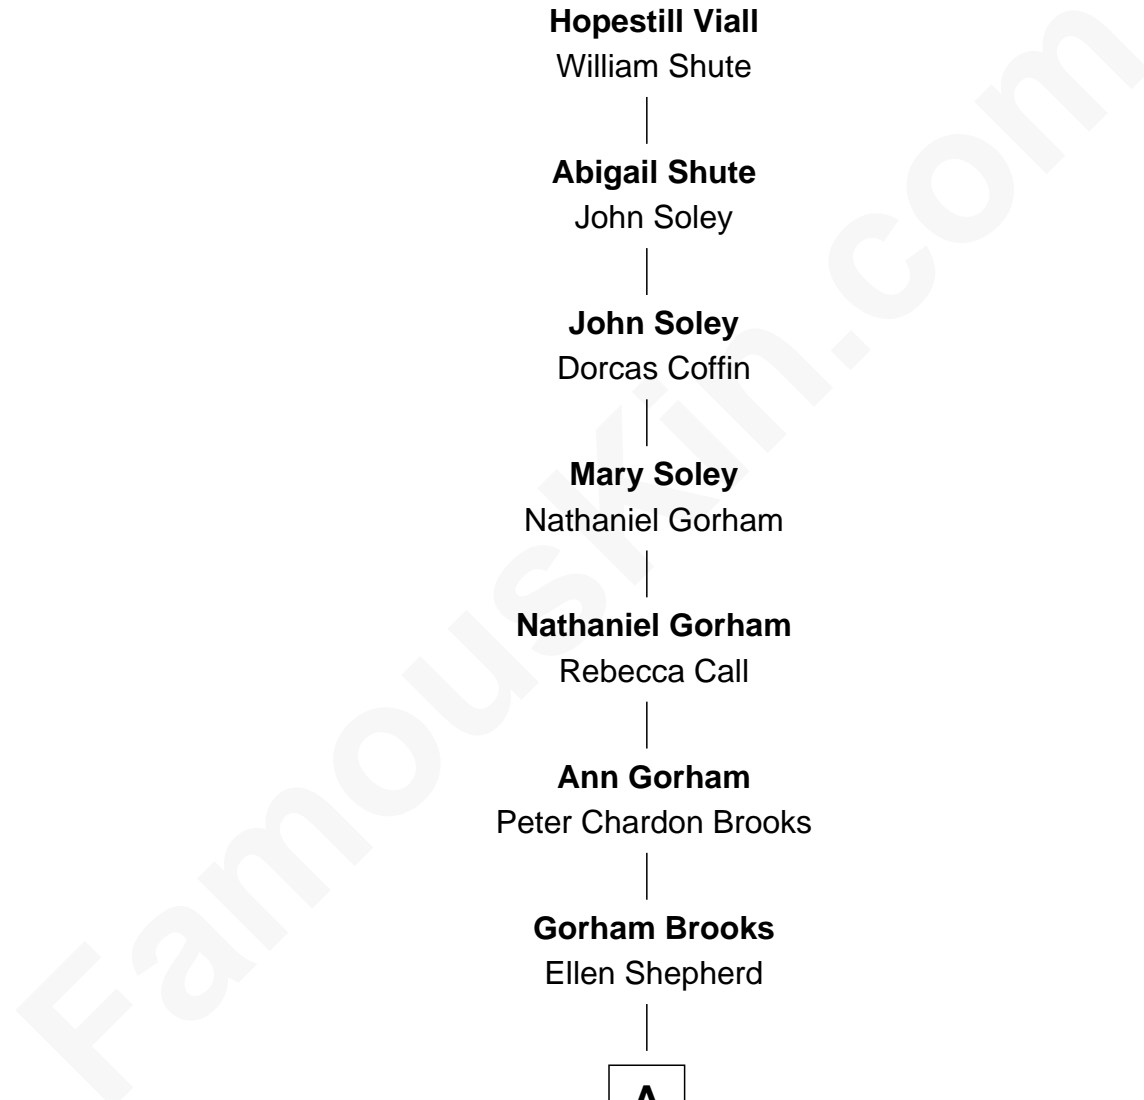

FamousKin.com Relationship Chart of

John Viall

(c1619 - 1685/6) Great Migration Immigrant 1639

8th Great-grandfather of

Leverett Saltonstall

55th Governor of Massachusetts

John Viall

Mary - - - - -

Nathaniel Gorham

Rebecca Call

Ann Gorham

Peter Chardon Brooks

Gorham Brooks

Ellen Shepherd

A

A

—
Peter Chardon Brooks

Sarah Lawrence

—
Eleanor Brooks

Richard Middlecott Saltonstall

—
Leverett Saltonstall

55th Governor of Massachusetts

FamousKin.com