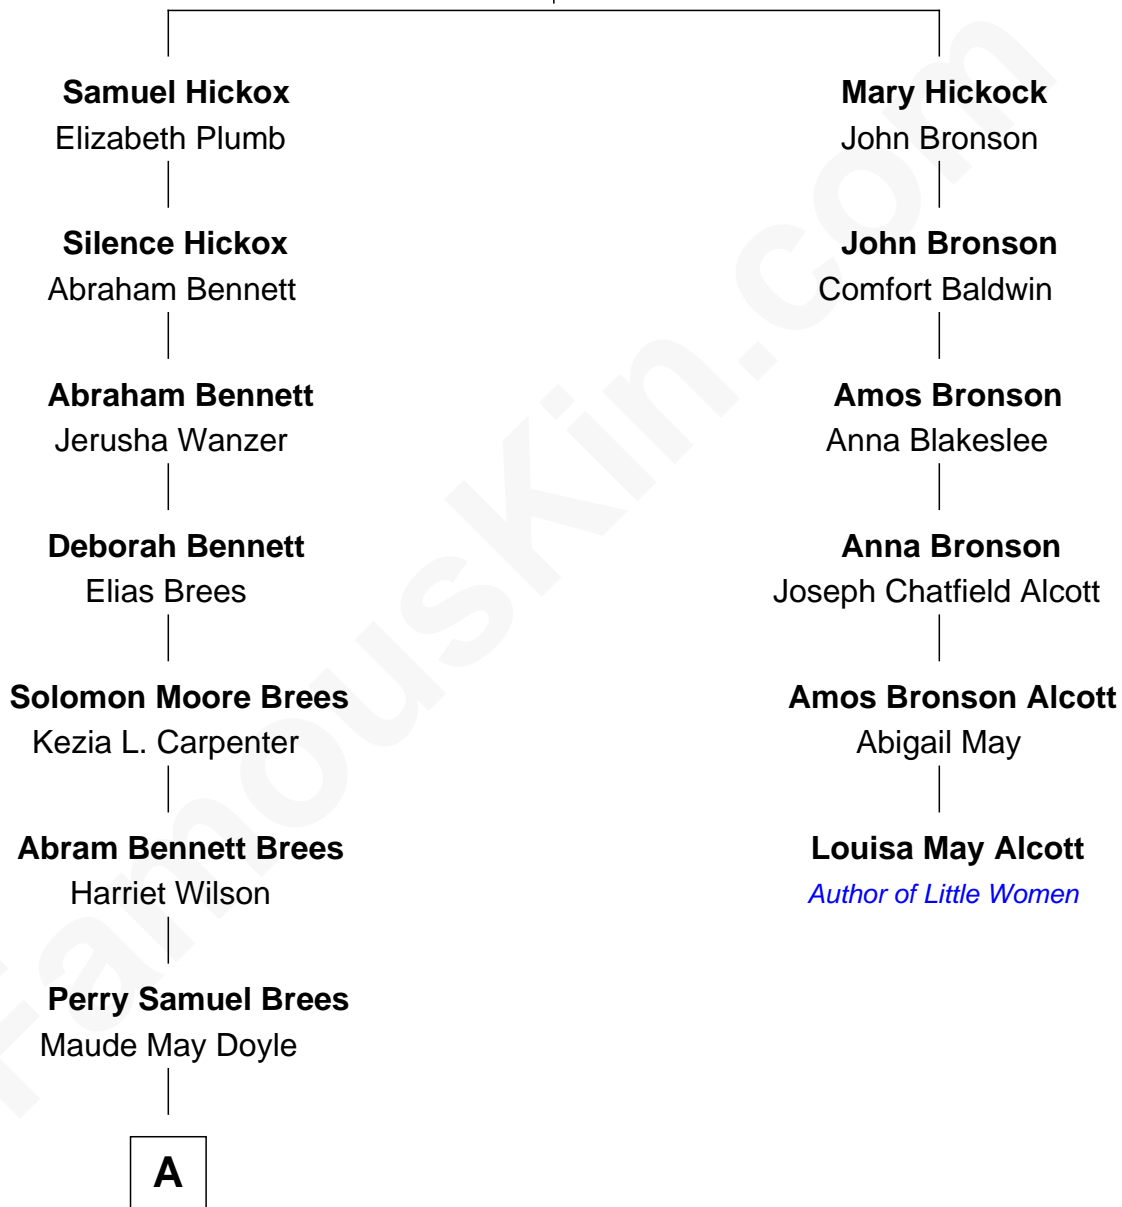

# FamousKin.com Relationship Chart of

**Drew Brees**

*NFL Quarterback*

5th cousin 4 times removed of

**Louisa May Alcott**

*Author of Little Women*

**Samuel Hickcock**

Hannah Upson

**A**

—  
**Eugene Wilson Brees**

Betty Jo Johnston

—  
**Eugene Wilson Brees**

Mina Ruth Akins

—  
**Drew Brees**

*NFL Quarterback*

FamousKin.com