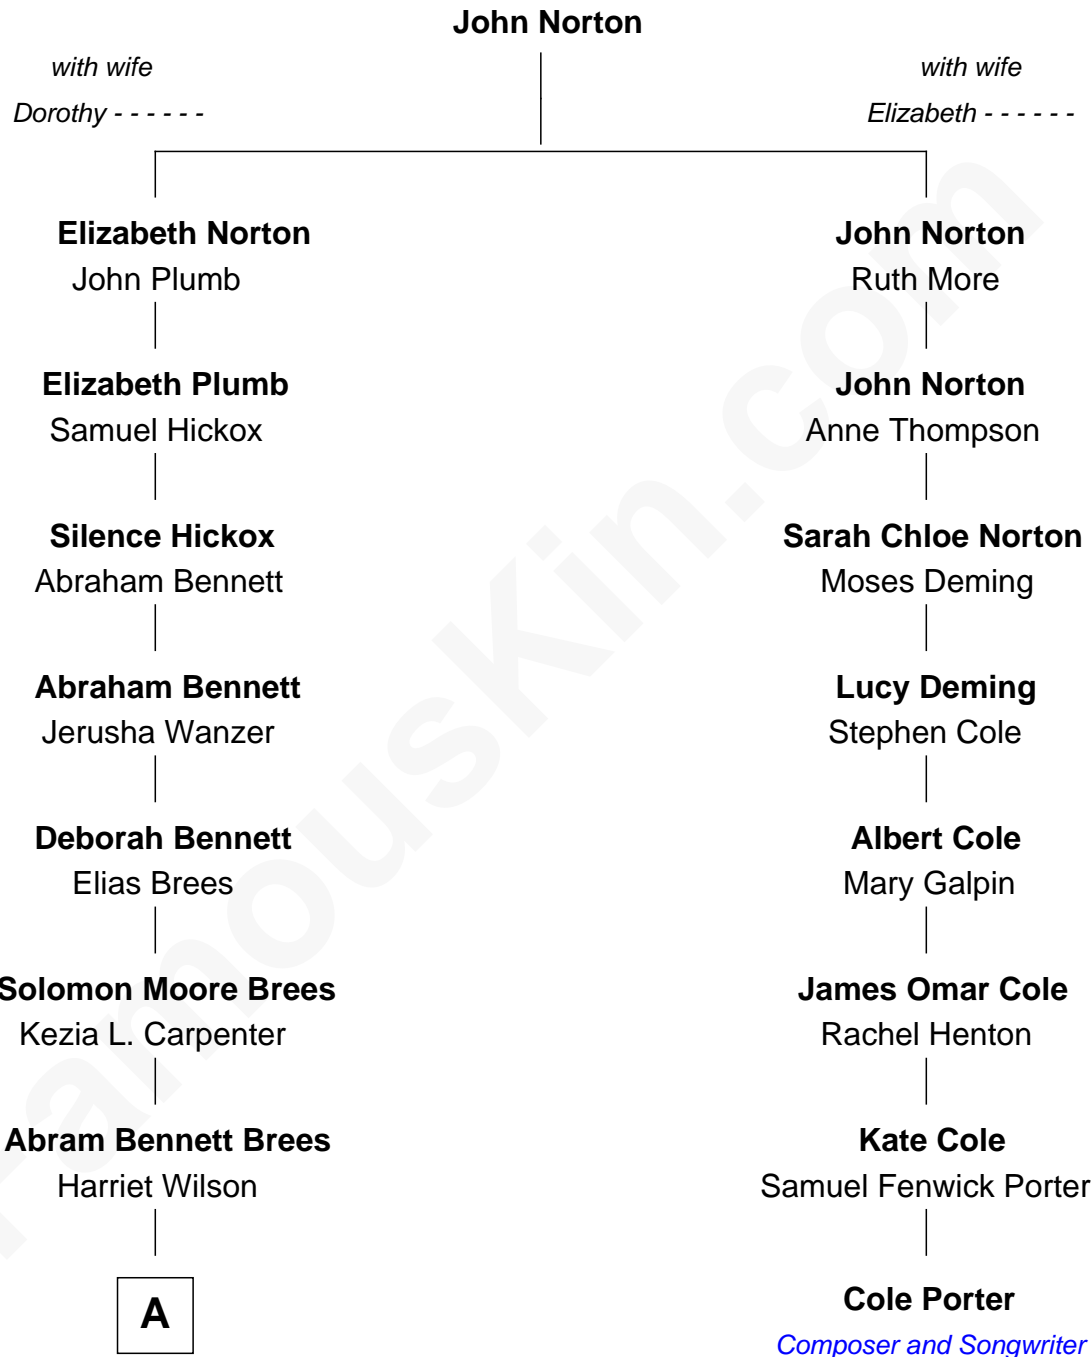

# FamousKin.com Relationship Chart of

**Drew Brees**

*NFL Quarterback*

7th cousin 3 times removed of

**Cole Porter**

*American Composer and Songwriter*

**A**

—  
**Perry Samuel Brees**

Maude May Doyle

—  
**Eugene Wilson Brees**

Betty Jo Johnston

—  
**Eugene Wilson Brees**

Mina Ruth Akins

—  
**Drew Brees**

*NFL Quarterback*

FamousKin.com