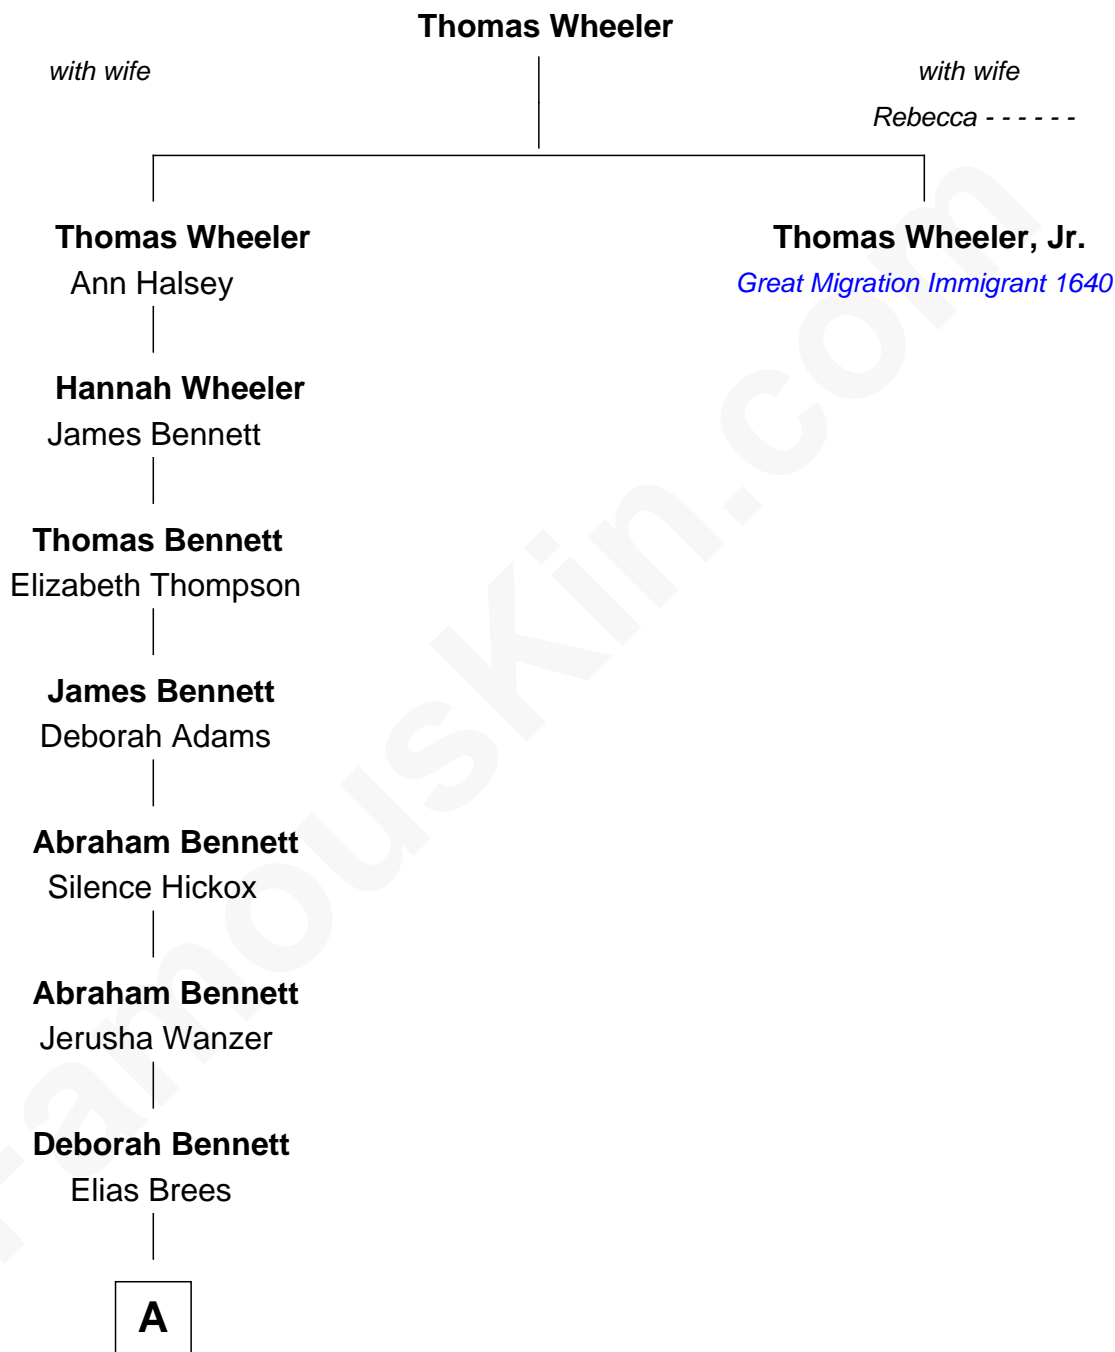

# FamousKin.com Relationship Chart of

**Drew Brees**

NFL Quarterback

10th great-grandnephew of

**Thomas Wheeler, Jr.**

(c1620 - 1676) Great Migration Immigrant 1640

**A**

|  
**Solomon Moore Brees**

Kezia L. Carpenter

|  
**Abram Bennett Brees**

Harriet Wilson

|  
**Perry Samuel Brees**

Maude May Doyle

|  
**Eugene Wilson Brees**

Betty Jo Johnston

|  
**Eugene Wilson Brees**