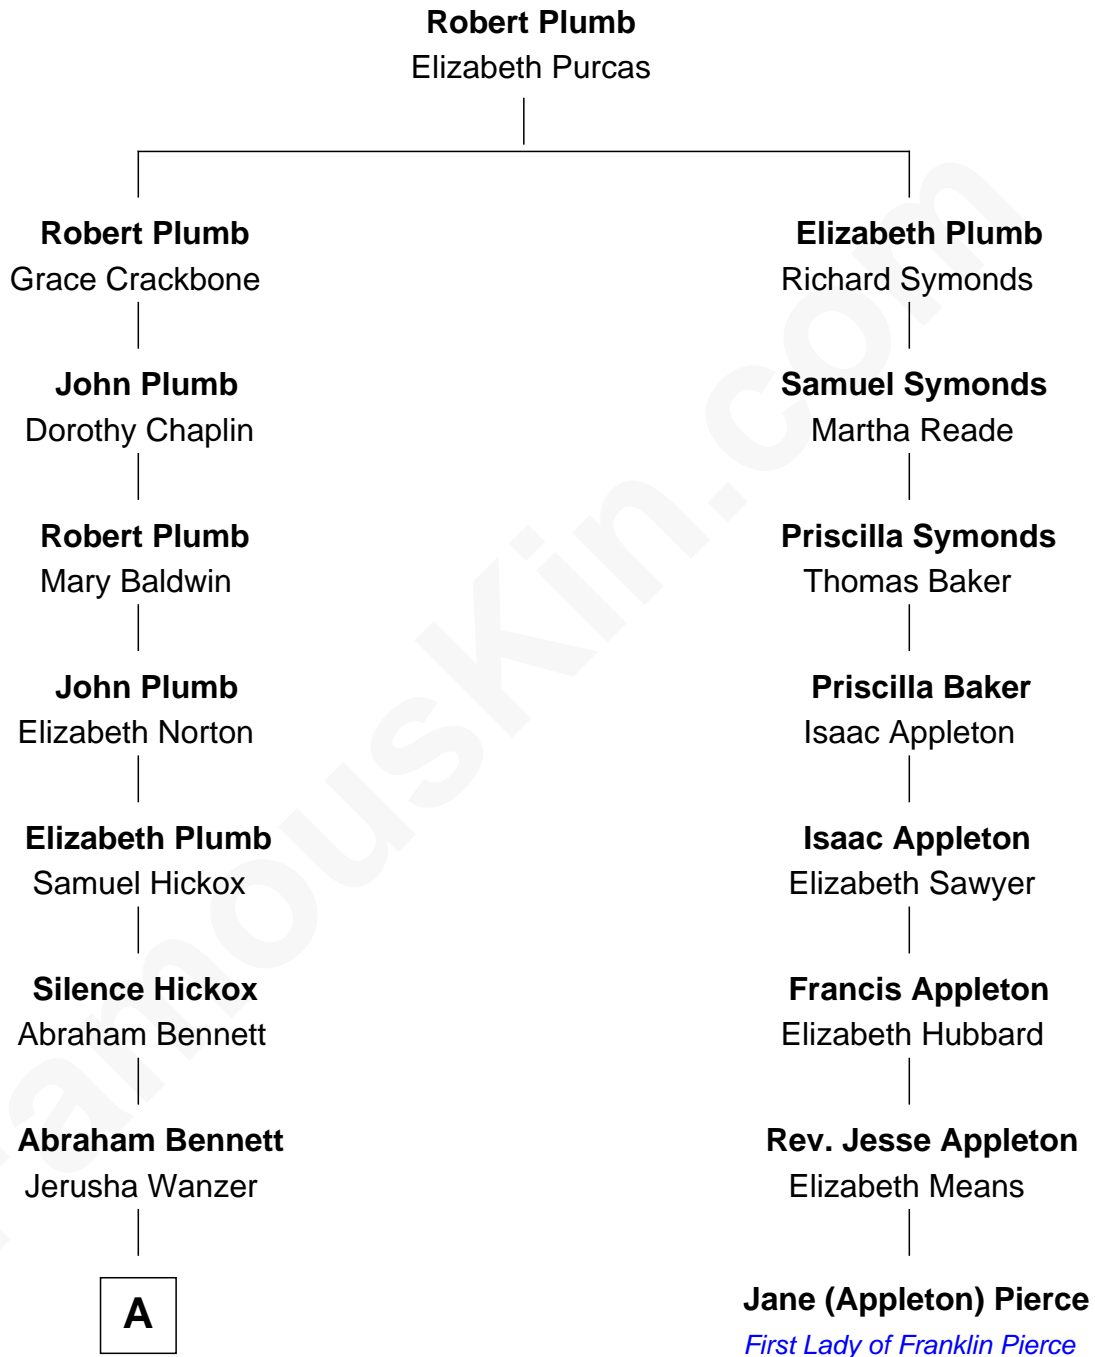

FamousKin.com Relationship Chart of

Drew Brees

NFL Quarterback

7th cousin 6 times removed of

Jane (Appleton) Pierce

First Lady of President Franklin Pierce

A

Deborah Bennett

Elias Brees

Solomon Moore Brees

Kezia L. Carpenter

Abram Bennett Brees

Harriet Wilson

Perry Samuel Brees

Maude May Doyle

Eugene Wilson Brees