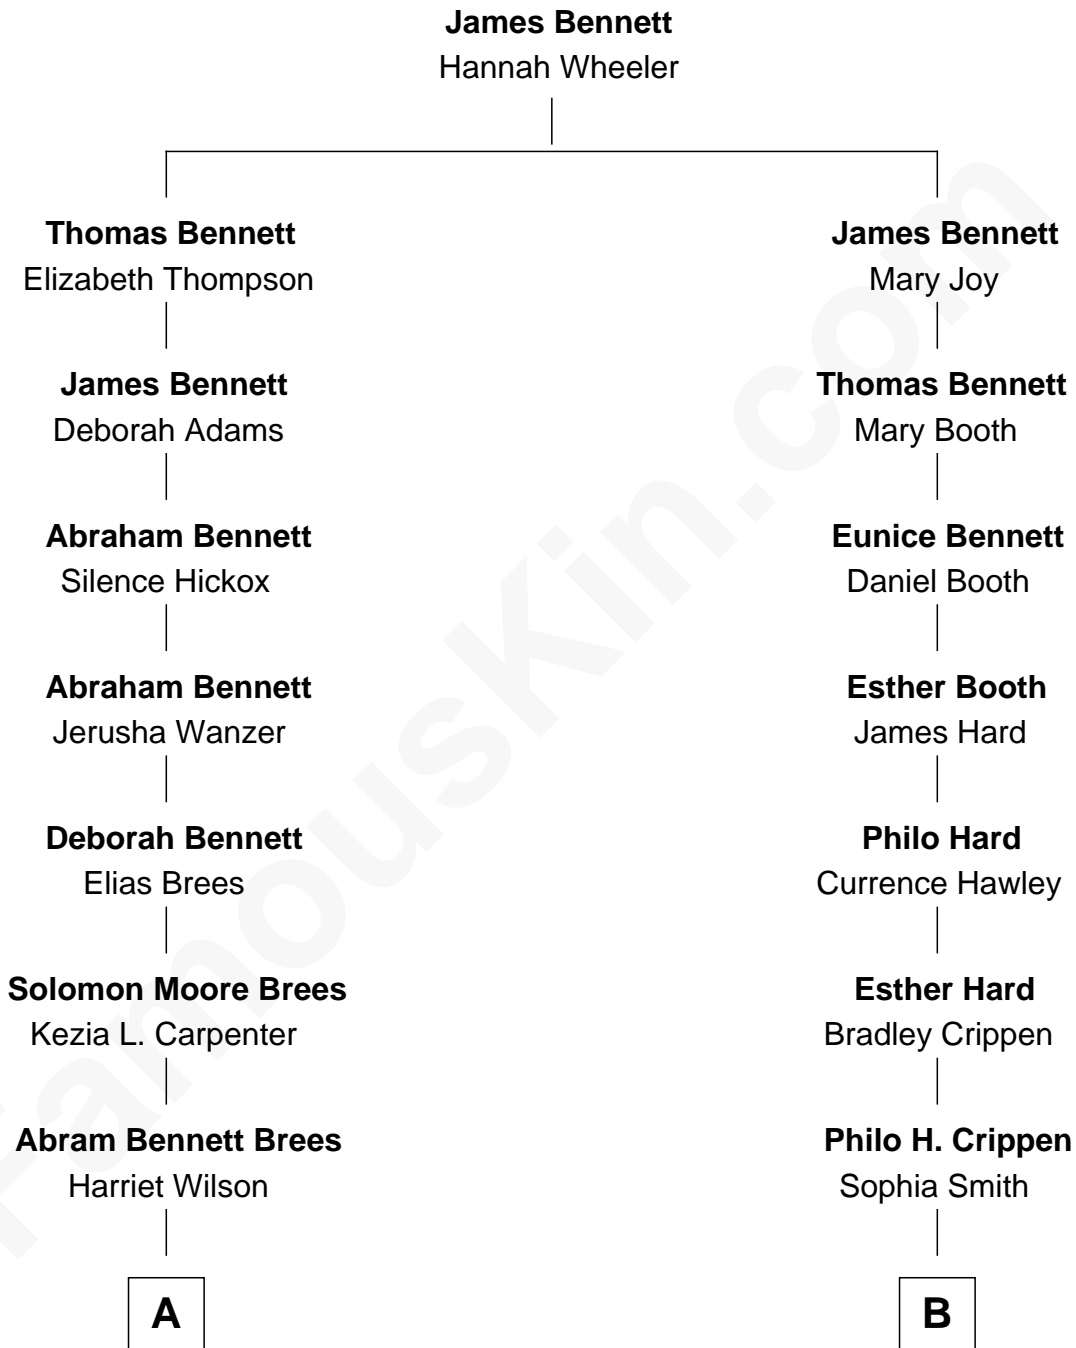

FamousKin.com Relationship Chart of

Drew Brees

NFL Quarterback

8th cousin 2 times removed of

Dr. Hawley H. Crippen

Murderer in Erik Larson's "Thunderstruck"

A

Perry Samuel Brees

Maude May Doyle

Eugene Wilson Brees

Betty Jo Johnston

Eugene Wilson Brees

Mina Ruth Akins

Drew Brees

NFL Quarterback

B

Myron Augustus Crippen

Ardesee Skinner

Dr. Hawley H. Crippen

"Thunderstruck" Murderer

FamousKin.com