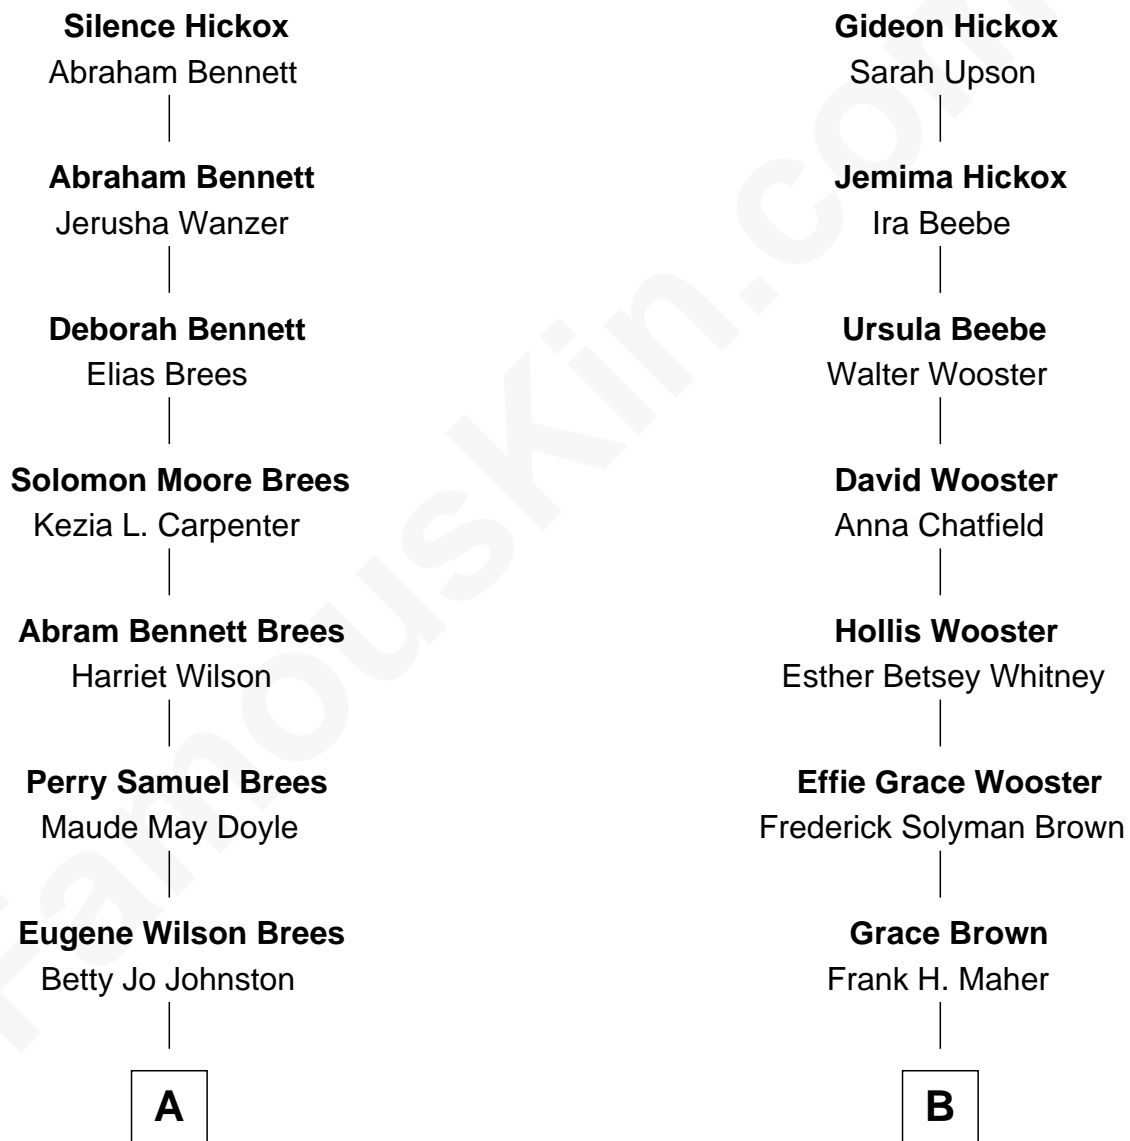

FamousKin.com Relationship Chart of

Drew Brees

NFL Quarterback

8th cousin of

Felicity Huffman

TV & Movie Actress

Samuel Hickox
Elizabeth Plumb

A

Eugene Wilson Brees

Mina Ruth Akins

Drew Brees

NFL Quarterback

B

Roger Tallman Maher

Grace Valle Ewing

Felicity Huffman