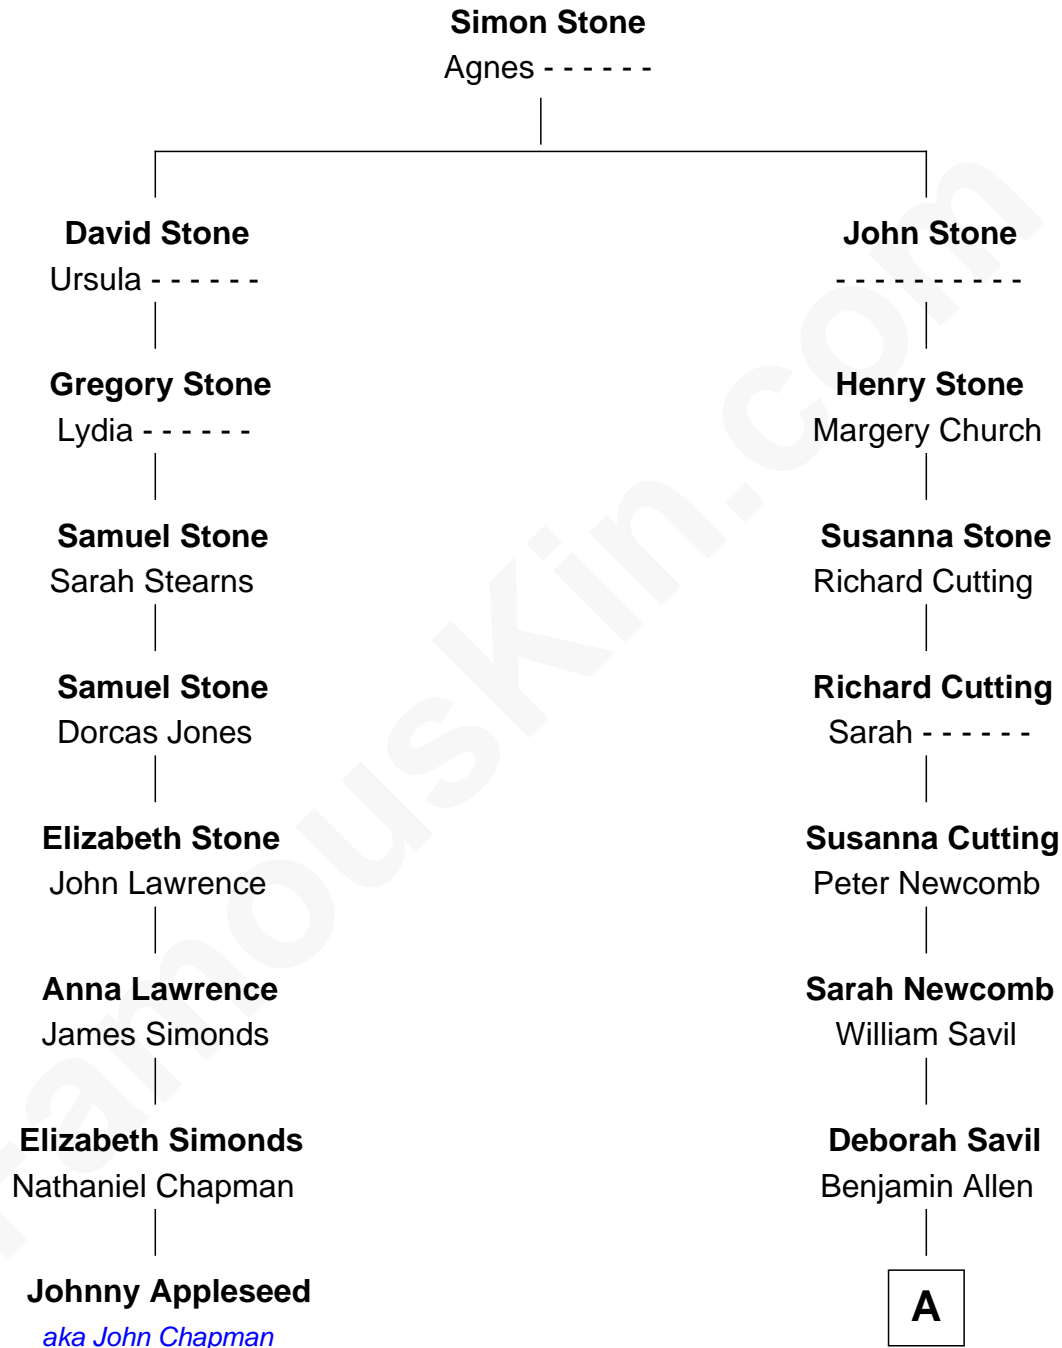

FamousKin.com Relationship Chart of

Johnny Appleseed

aka John Chapman

7th cousin 7 times removed of

Linda Hunt

TV and Movie Actress

A

Susannah Allen

William Bowditch

Susannah Bowditch

Ebenezer Hunt

Ebenezer Hunt

Eunice Nash

Charles Edwin Hunt

Marcia E. Phillips

Charles Phillips Hunt