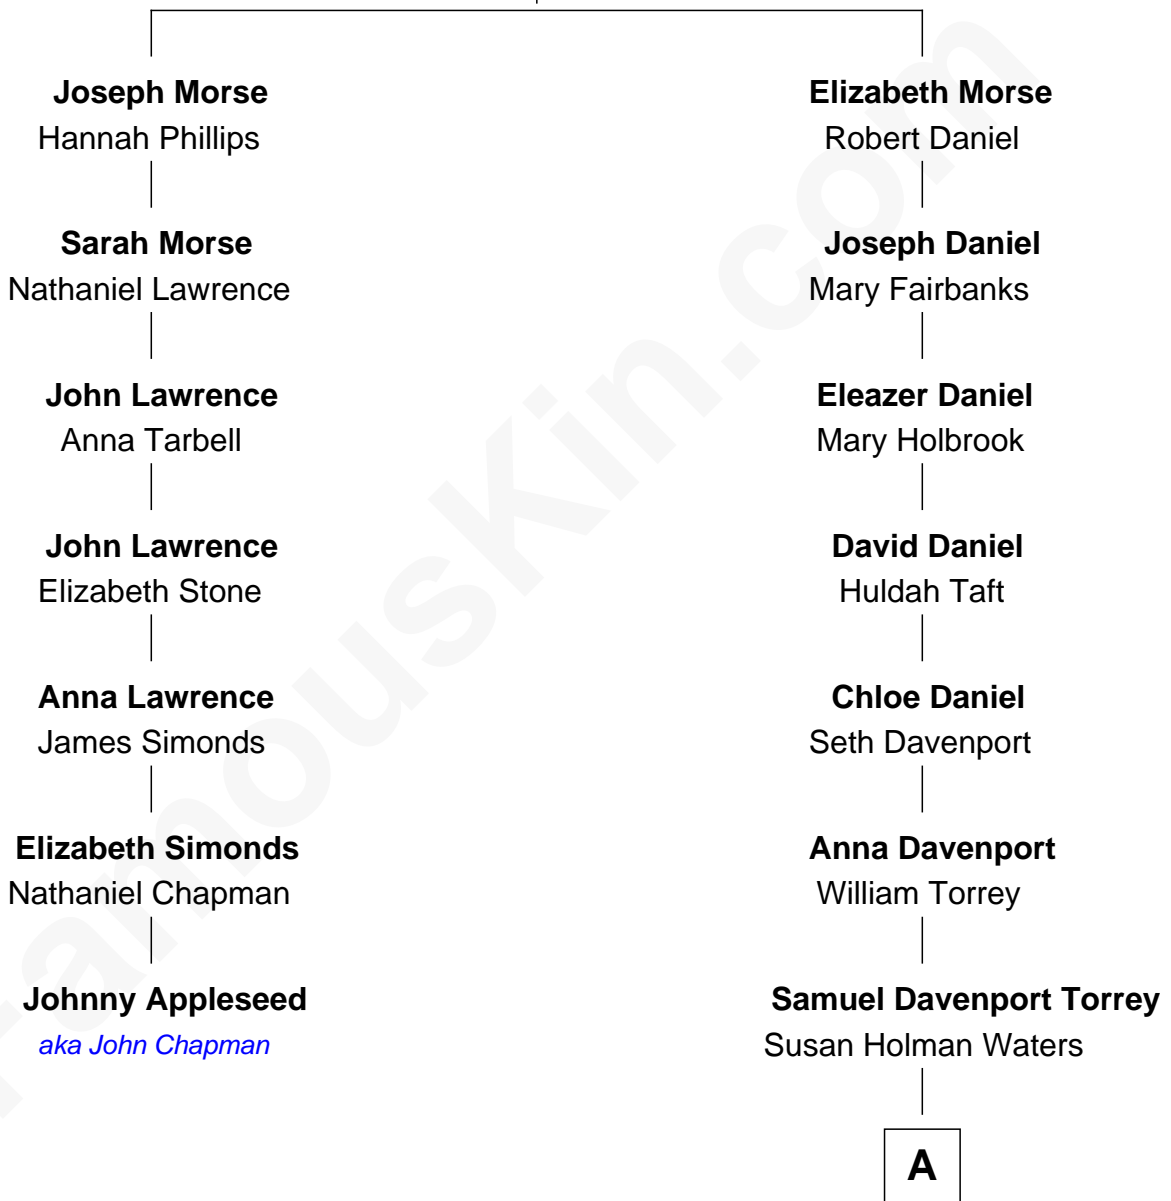

# FamousKin.com Relationship Chart of

**Johnny Appleseed**

*aka John Chapman*

6th cousin 2 times removed of

**William Howard Taft**

*27th U.S. President*

**Samuel Morse**  
Elizabeth Jasper

A

Louisa Maria Torrey

Alphonso Taft

William Howard Taft

*27th U.S. President*

FamousKin.com