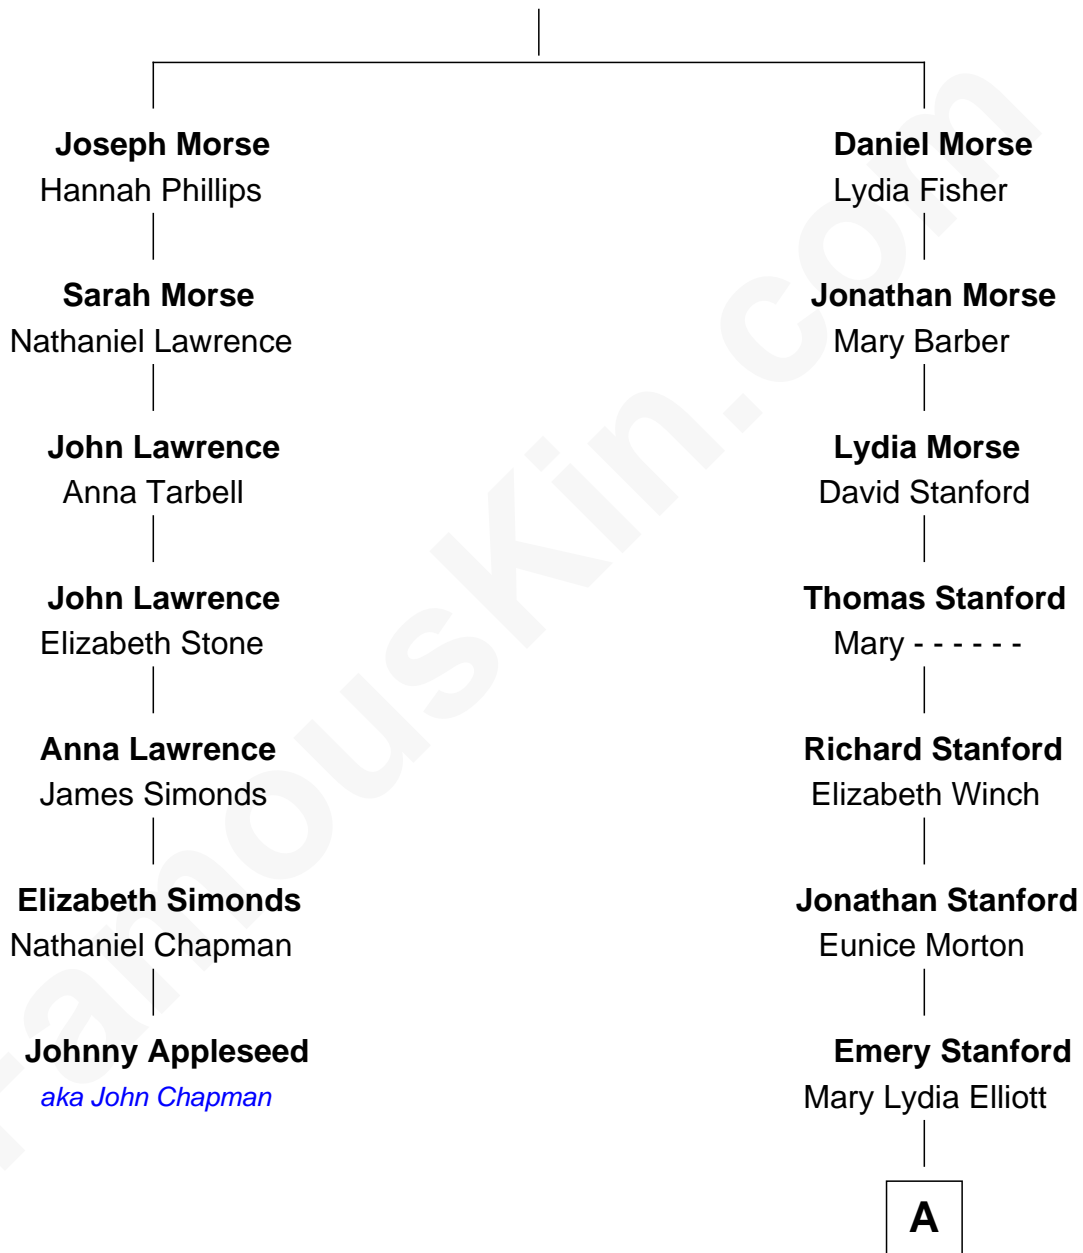

FamousKin.com
Relationship Chart of
Johnny Appleseed
aka John Chapman

6th cousin 4 times removed of

Raquel Welch
Movie Actress

Samuel Morse
 Elizabeth Jasper

A

—
Sarah Mehitable Stanford

Justin Smith Hall

—
Emery Stanford Hall

Clara Louise Adams

—
Josephine Sarah Hall

Armando Carlos Tejada

—
Raquel Welch

aka Raquel Welch