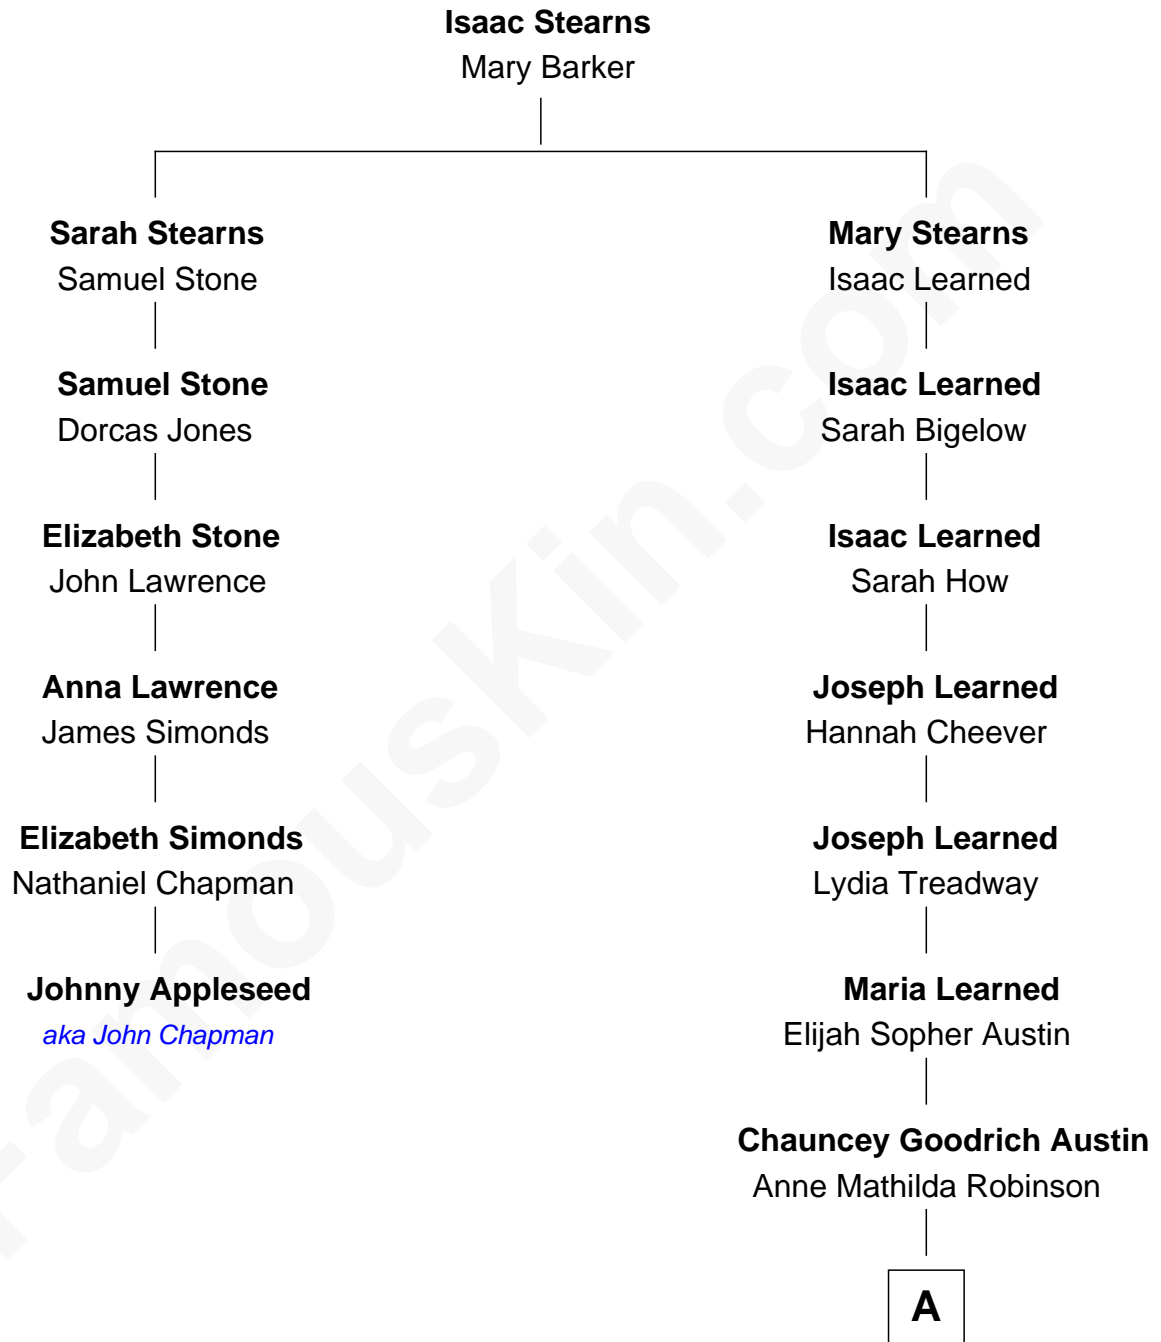

FamousKin.com Relationship Chart of

Johnny Appleseed

aka John Chapman

5th cousin 5 times removed of

Charlie Day

TV and Movie Actor

A

—
Roswell Mears Austin
Katharine Mussey Sewall

—
Katharine Hartwell Austin
Dr. Lawton Parker Greenman Peckham

—
Mary Adelaide Peckham
Thomas Charles Day

—
Charlie Day
TV and Movie Actor