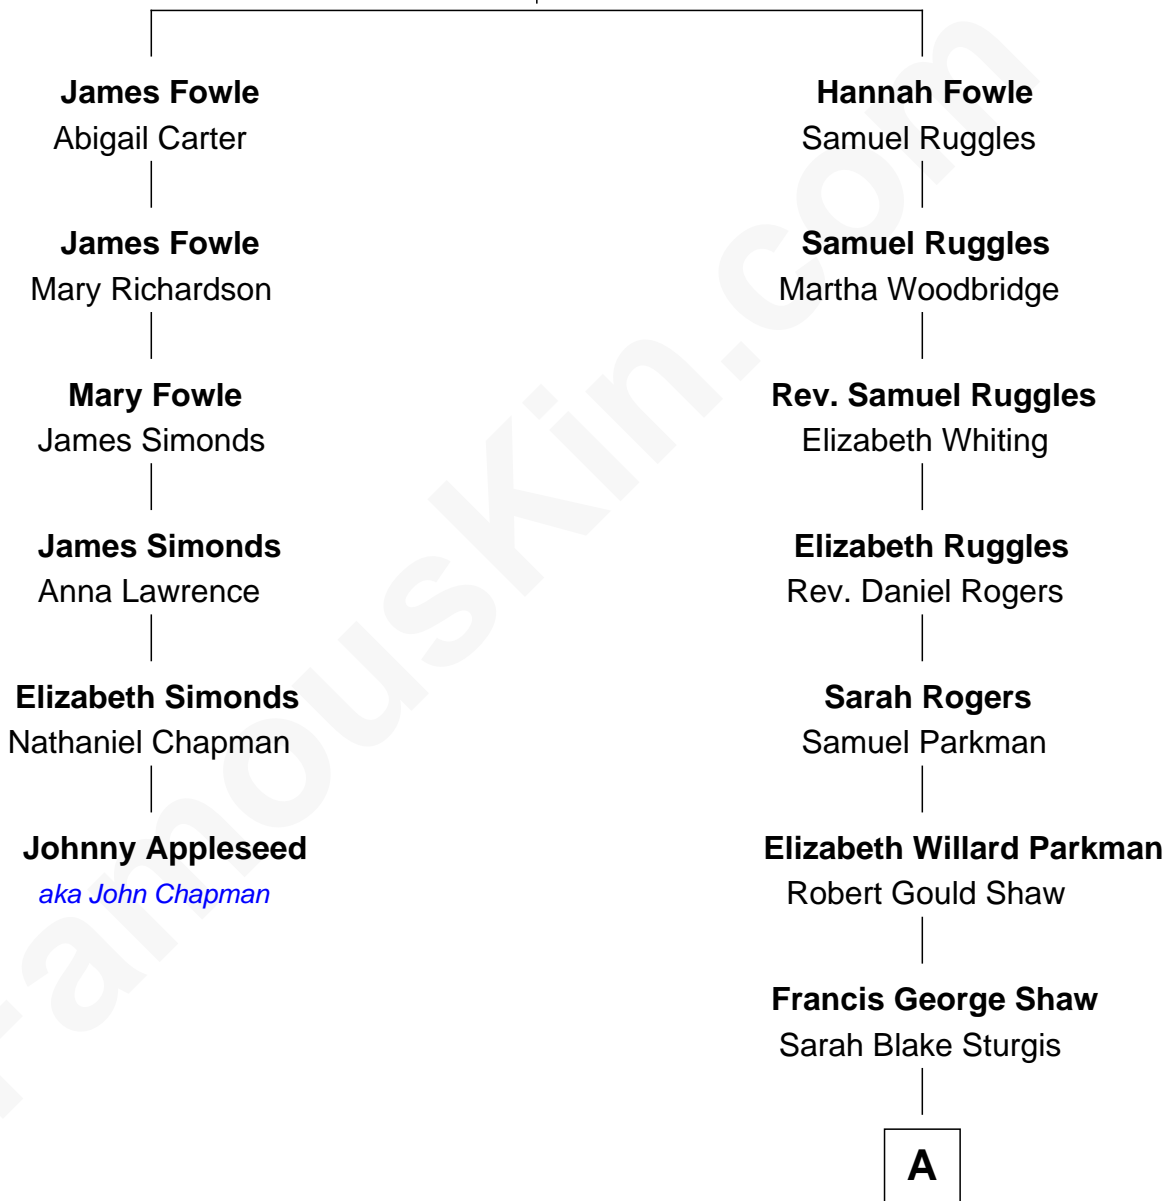

FamousKin.com Relationship Chart of

Johnny Appleseed
aka John Chapman

5th cousin 6 times removed of

Kyra Sedgwick
TV and Movie Actress

George Fowle

Mary - - - - -

A

Susanna Shaw