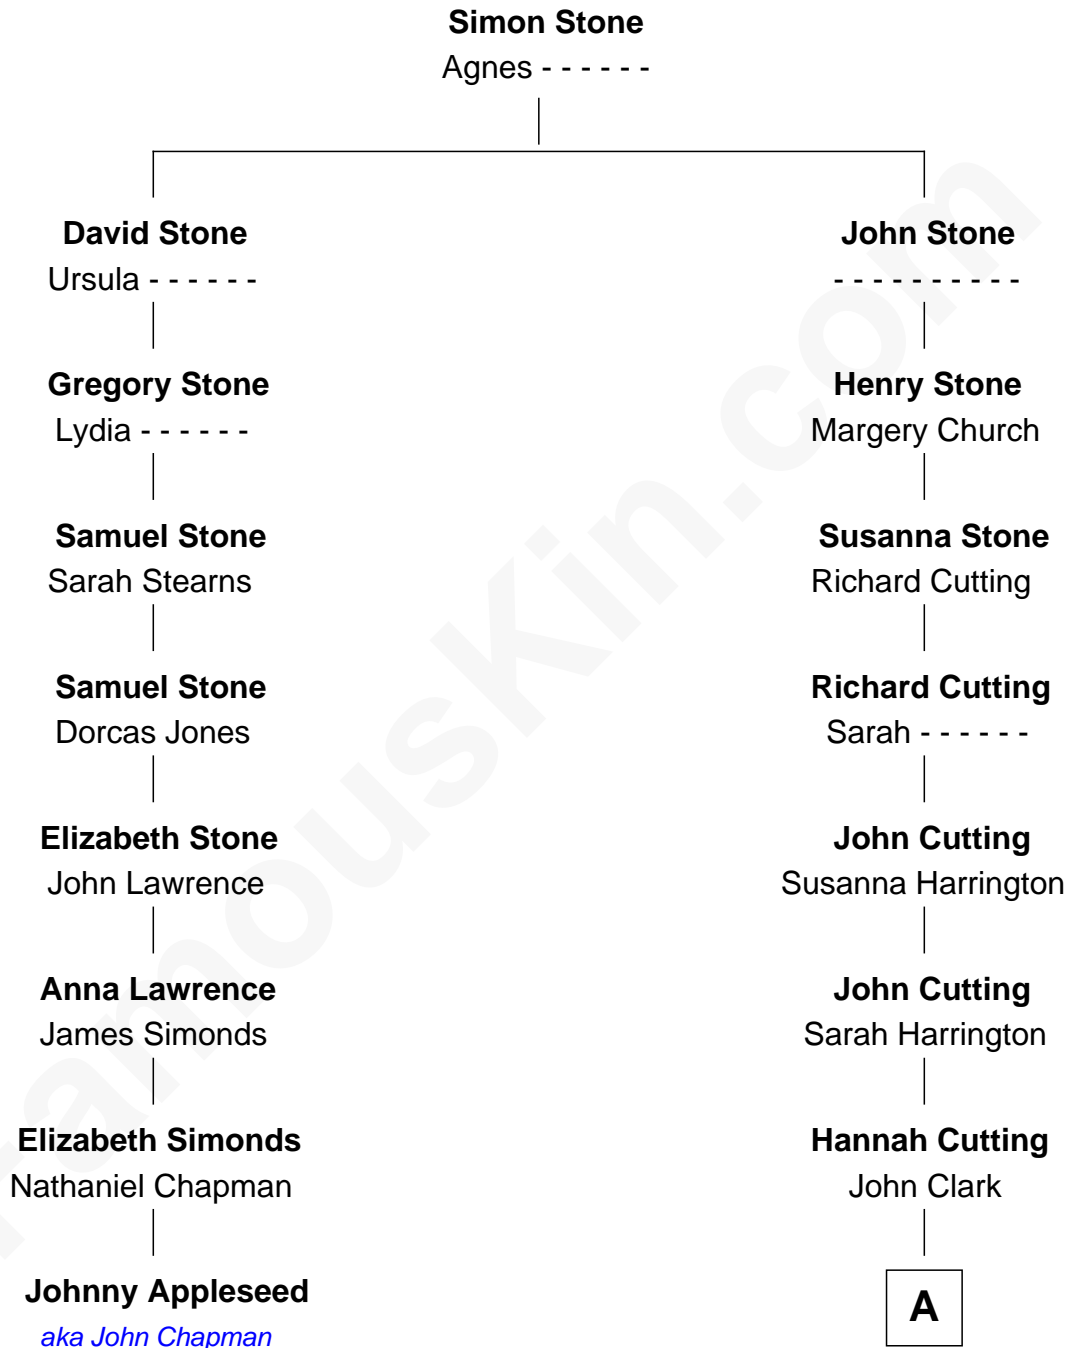

FamousKin.com Relationship Chart of

Johnny Appleseed

aka John Chapman

7th cousin 2 times removed of

Alpheus Felch

5th Governor of Michigan

A

—
Lydia Clark
Abijah Felch

—
Daniel Felch
Sarah Piper

—
Alpheus Felch
5th Governor of Michigan

FamousKin.com