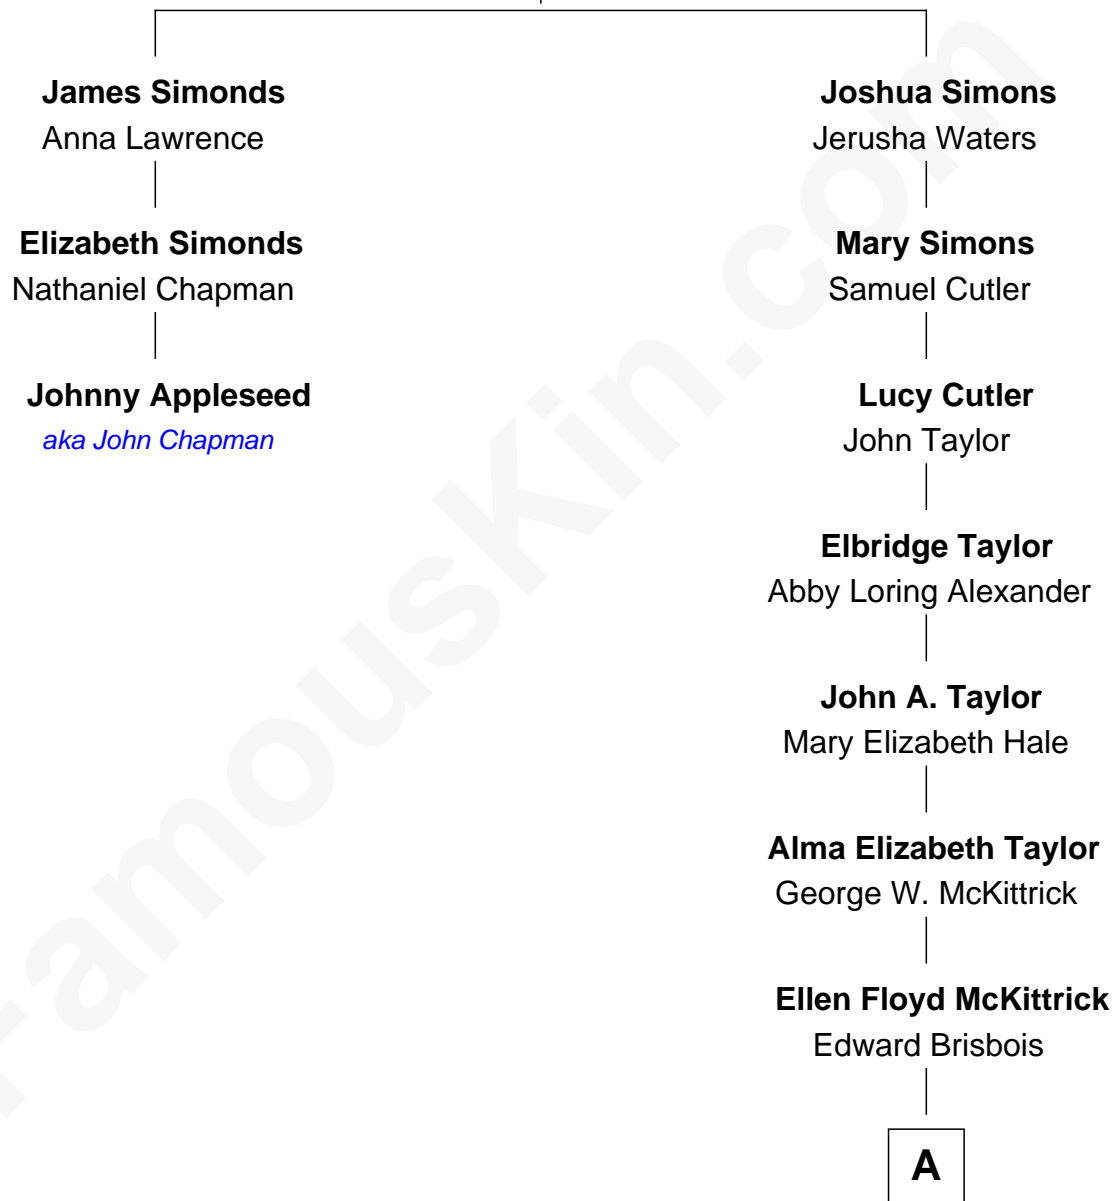

FamousKin.com
Relationship Chart of
Johnny Appleseed
aka John Chapman

2nd cousin 7 times removed of

Mark Wahlberg
Movie Actor

James Simonds
 Mary Fowle

A

Leone Floyd Brisbois
Arthur Ambrose Donnelly

Alma Elaine Donnelly
Donald Edward Wahlberg