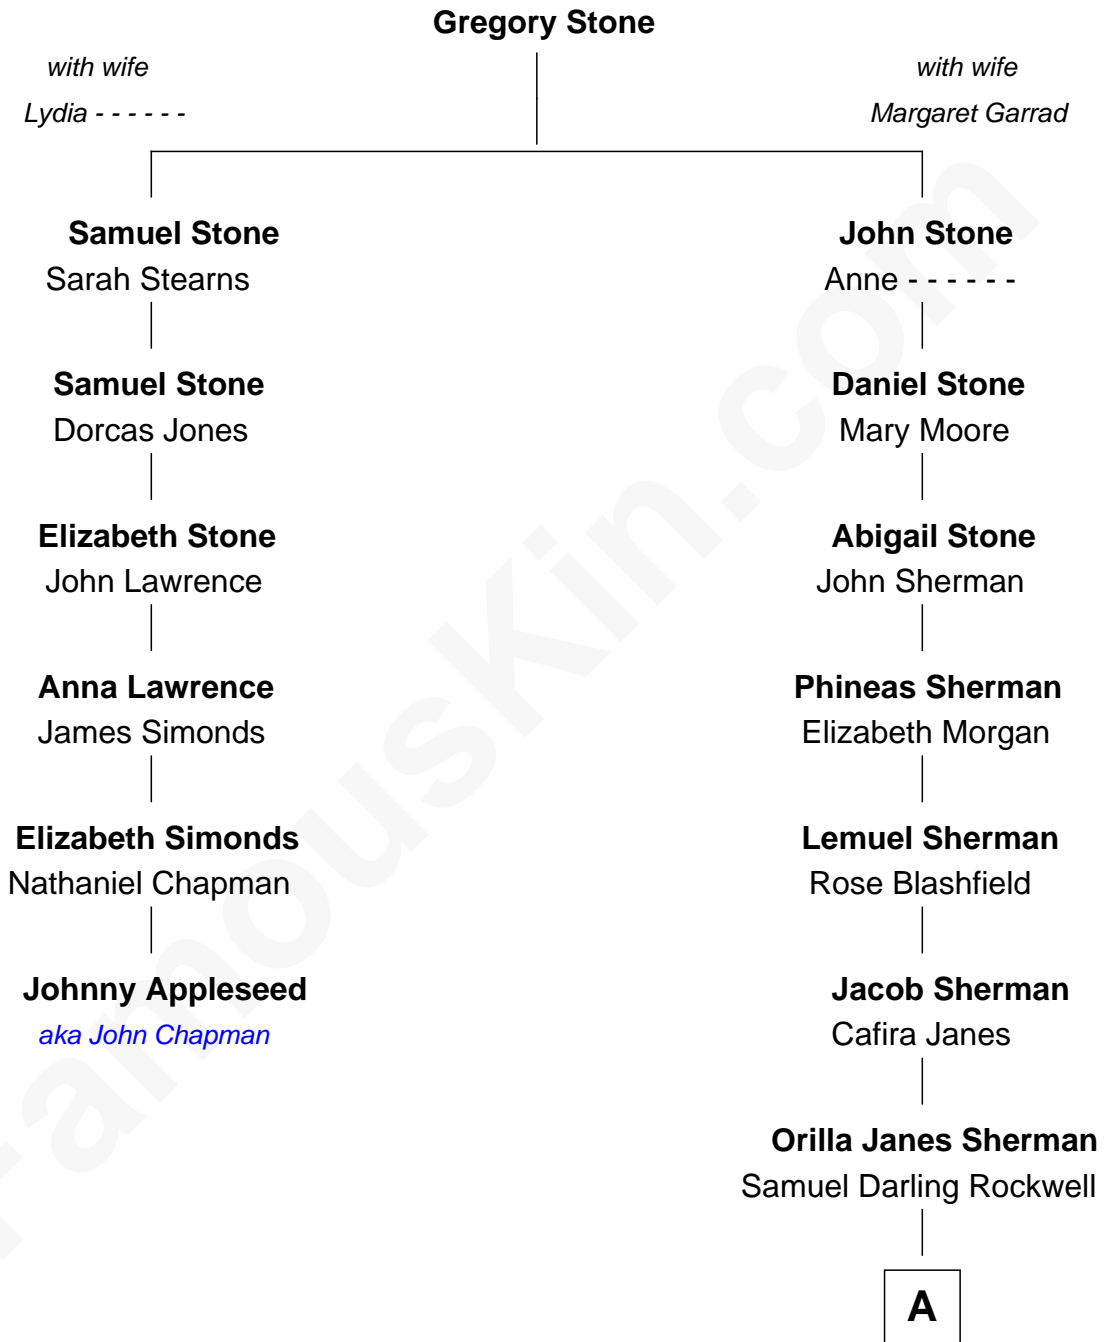

FamousKin.com Relationship Chart of

Johnny Appleseed

aka John Chapman

5th cousin 4 times removed of

Norman Rockwell

American Artist

A

John William Rockwell
Phebe Boyce Waring

Jarvis Waring Rockwell
Anne Mary Hill

Norman Rockwell
American Artist

FamousKin.com