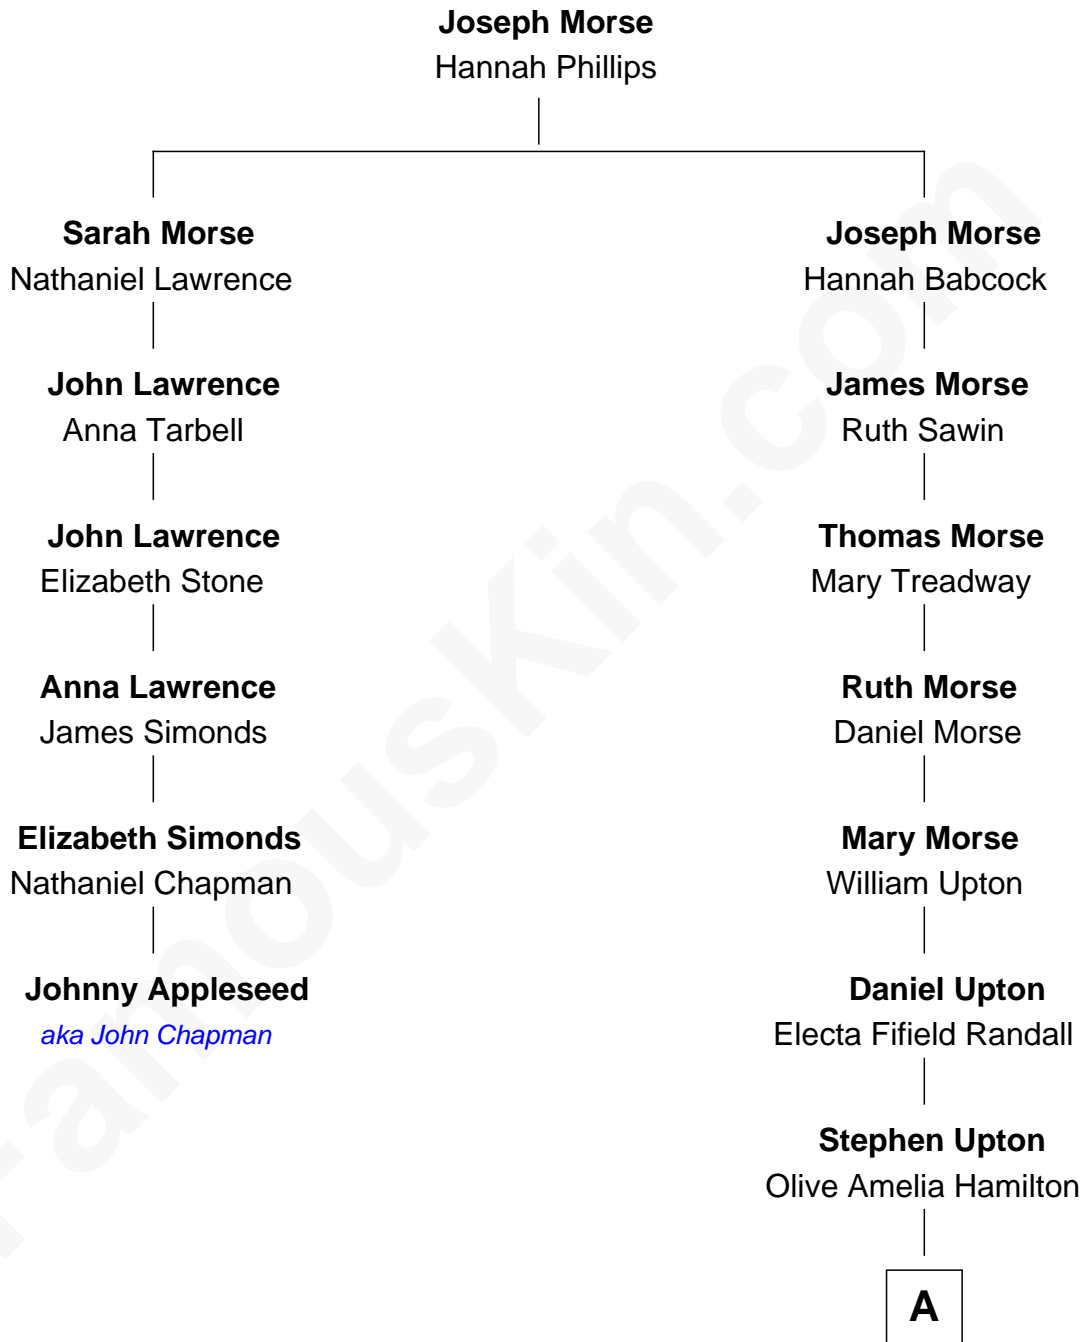

FamousKin.com
Relationship Chart of
Johnny Appleseed
aka John Chapman

5th cousin 3 times removed of
Frederick Upton
Co-Founder of Whirlpool Corporation

A

|
Cassius Marcellus Upton

Carrie A. Blodgett

|
Frederick Upton