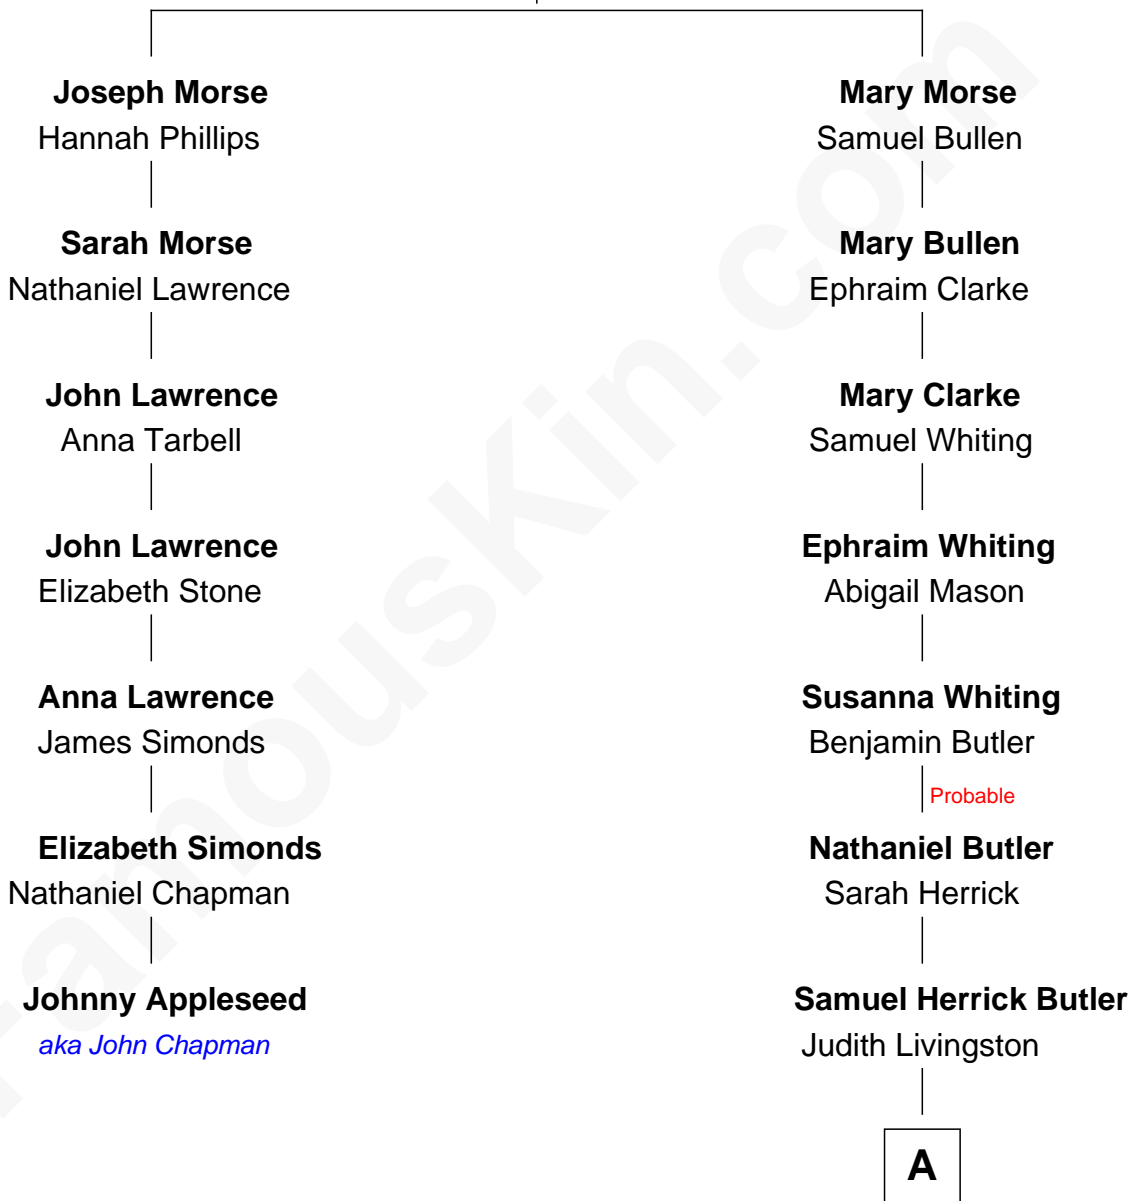

FamousKin.com Relationship Chart of

Johnny Appleseed

aka John Chapman

6th cousin 6 times removed of

Jeb Bush

43rd Governor of Florida

Samuel Morse
Elizabeth Jasper

A

Cortland Philip Livingston Butler

Elizabeth Slade Pierce

Mary Elizabeth Butler

Robert Emmet Sheldon

Flora Sheldon

Samuel Prescott Bush

Prescott Sheldon Bush

Dorothy Wear Walker