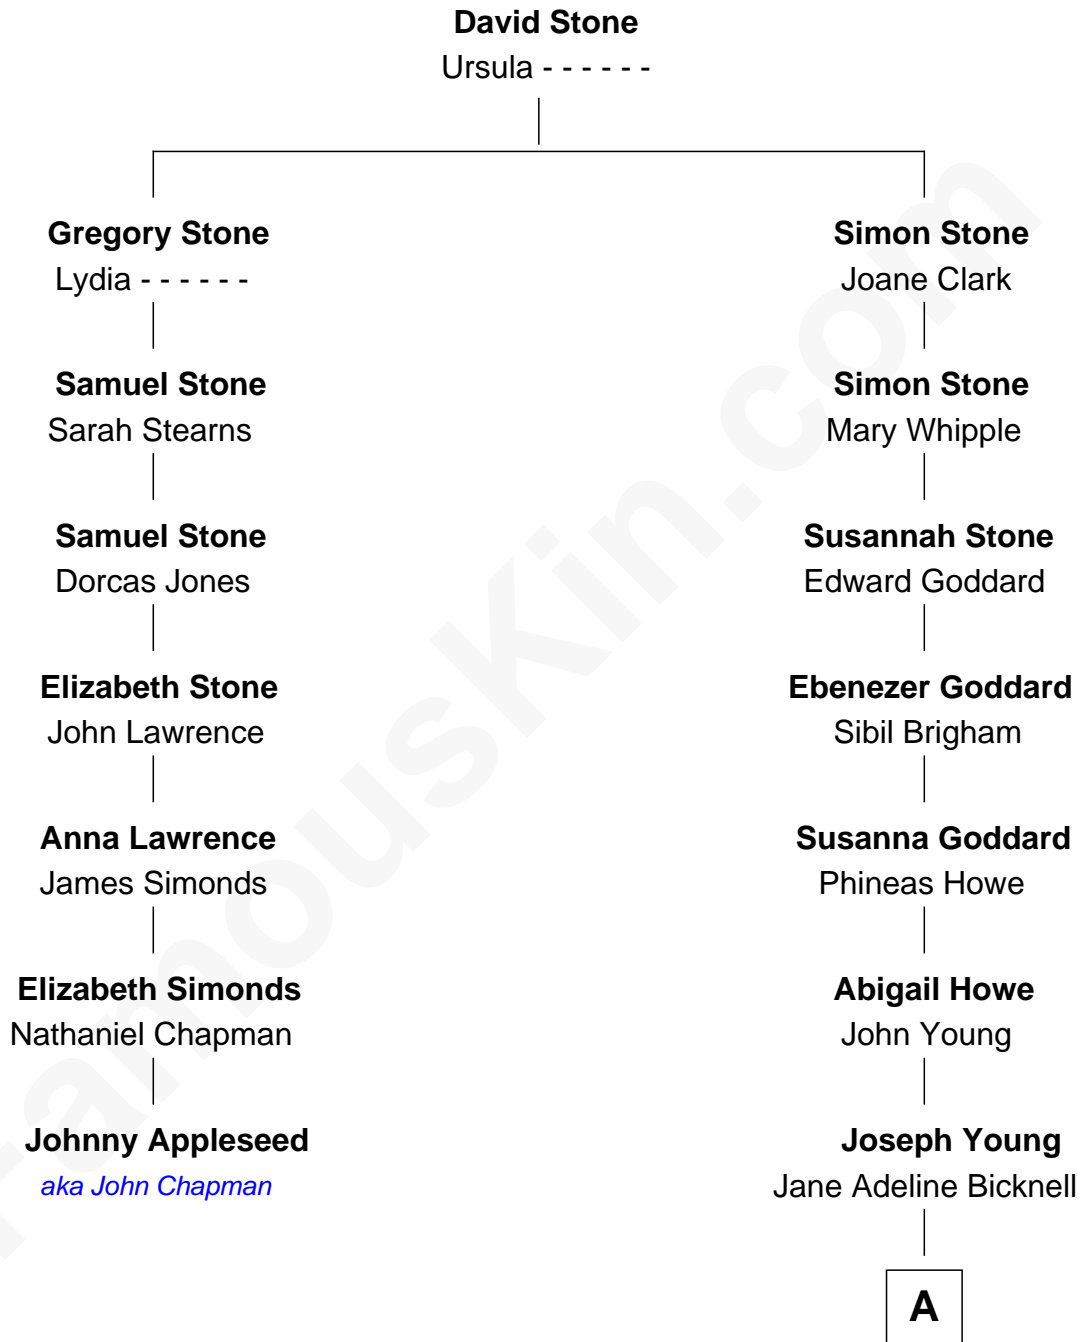

# FamousKin.com Relationship Chart of

**Johnny Appleseed**

*aka John Chapman*

6th cousin 5 times removed of

**Steve Young**

*NFL Hall of Fame Quarterback*

A

|  
**Seymour Bicknell Young**

Ann Elizabeth Riter

|  
**Seymour Bicknell Young**

Carlie Louine Clawson

|  
**Scott Richmond Young**

Louise Leonard

|  
**LeGrande L. Young**

Sherry Ann Steed

|  
**Steve Young**