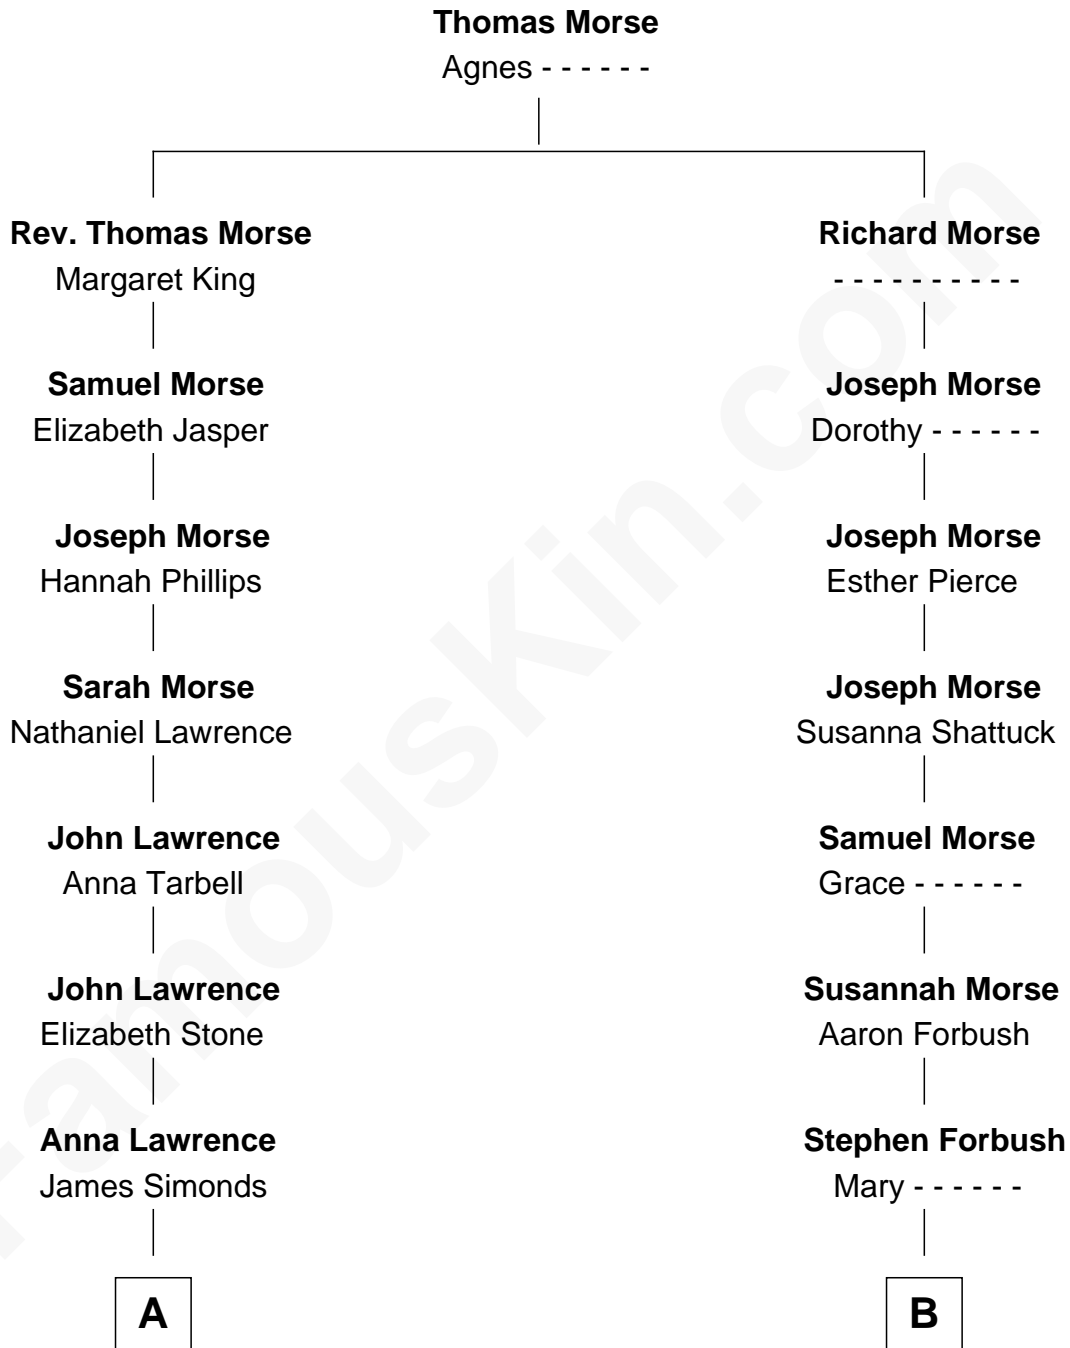

FamousKin.com Relationship Chart of

Johnny Appleseed

aka John Chapman

8th cousin 4 times removed of

Harry Chapin

Singer and Songwriter

A

Elizabeth Simonds
Nathaniel Chapman

Johnny Appleseed
aka John Chapman

B

Asa Forbes
Lucretia Duncan

Alexander Augustus Forbes
Nancy Bushnell

Ira Bushnell Forbes
Arabel Fellows Beal

Abigail Beal Forbes
James Ormsbee Chapin

James Forbes Chapin
Jeanne Elspeth Burke