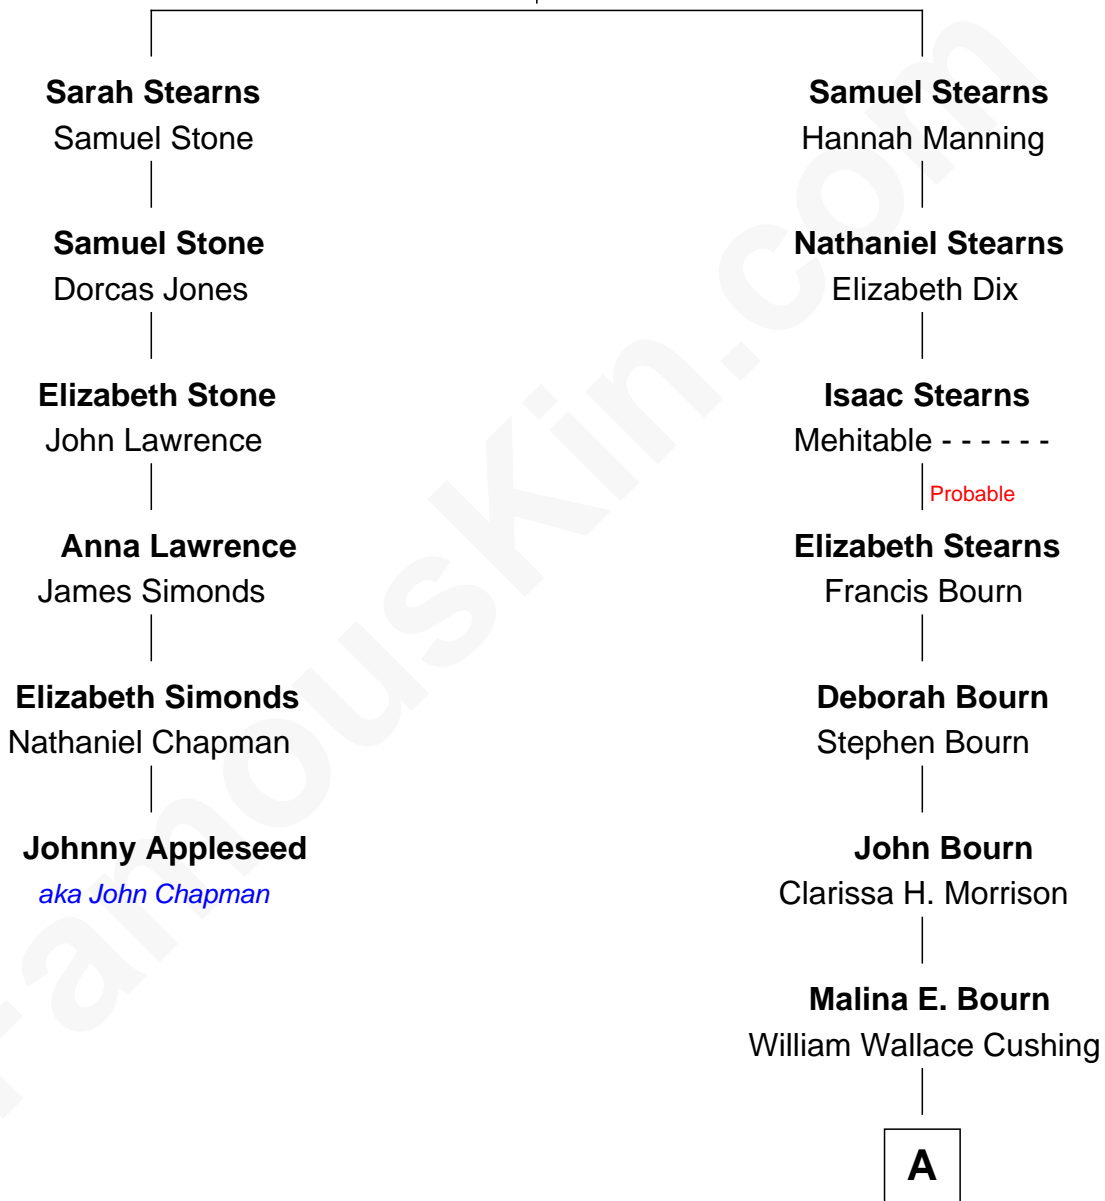

# FamousKin.com Relationship Chart of

**Johnny Appleseed**

*aka John Chapman*

5th cousin 4 times removed of

**Gene Roddenberry**

*Creator of Star Trek*

**Isaac Stearns**

Mary Barker

A

Clara May Cushing  
Leon E. Roddenberry

Eugene Edward Roddenberry  
Caroline Glen Golemon

Gene Roddenberry  
*Creator of Star Trek*

FamousKin.com