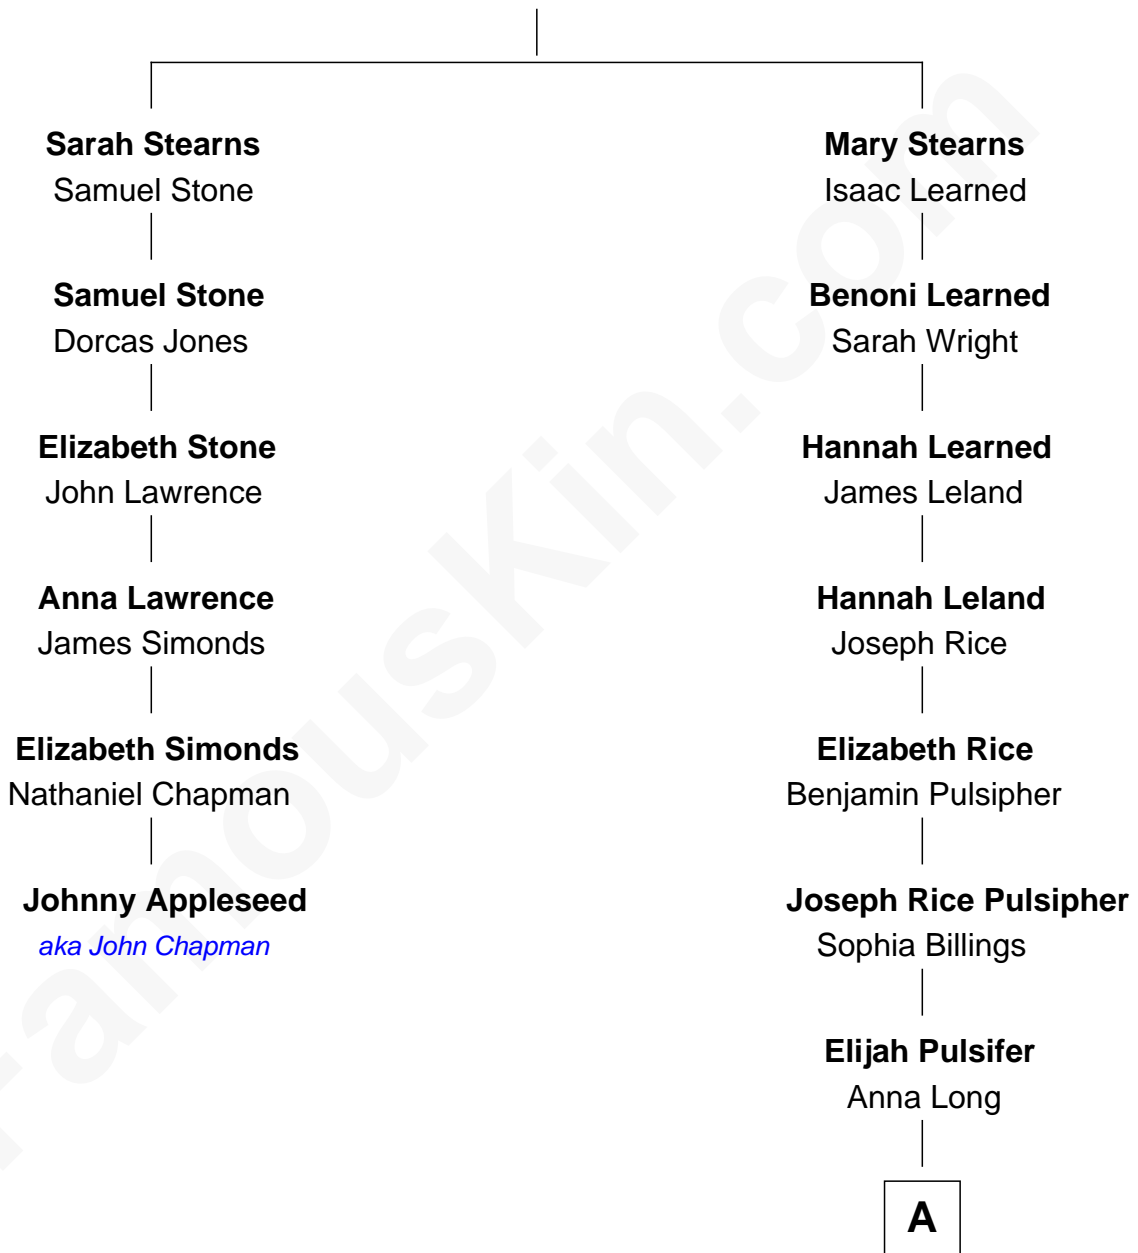

FamousKin.com
Relationship Chart of
Johnny Appleseed
aka John Chapman

5th cousin 6 times removed of

Rikki Bates

Musician (Member of The Incredible Casuals)

Isaac Stearns

Mary Barker

A

|
Joseph Rice Pulsifer