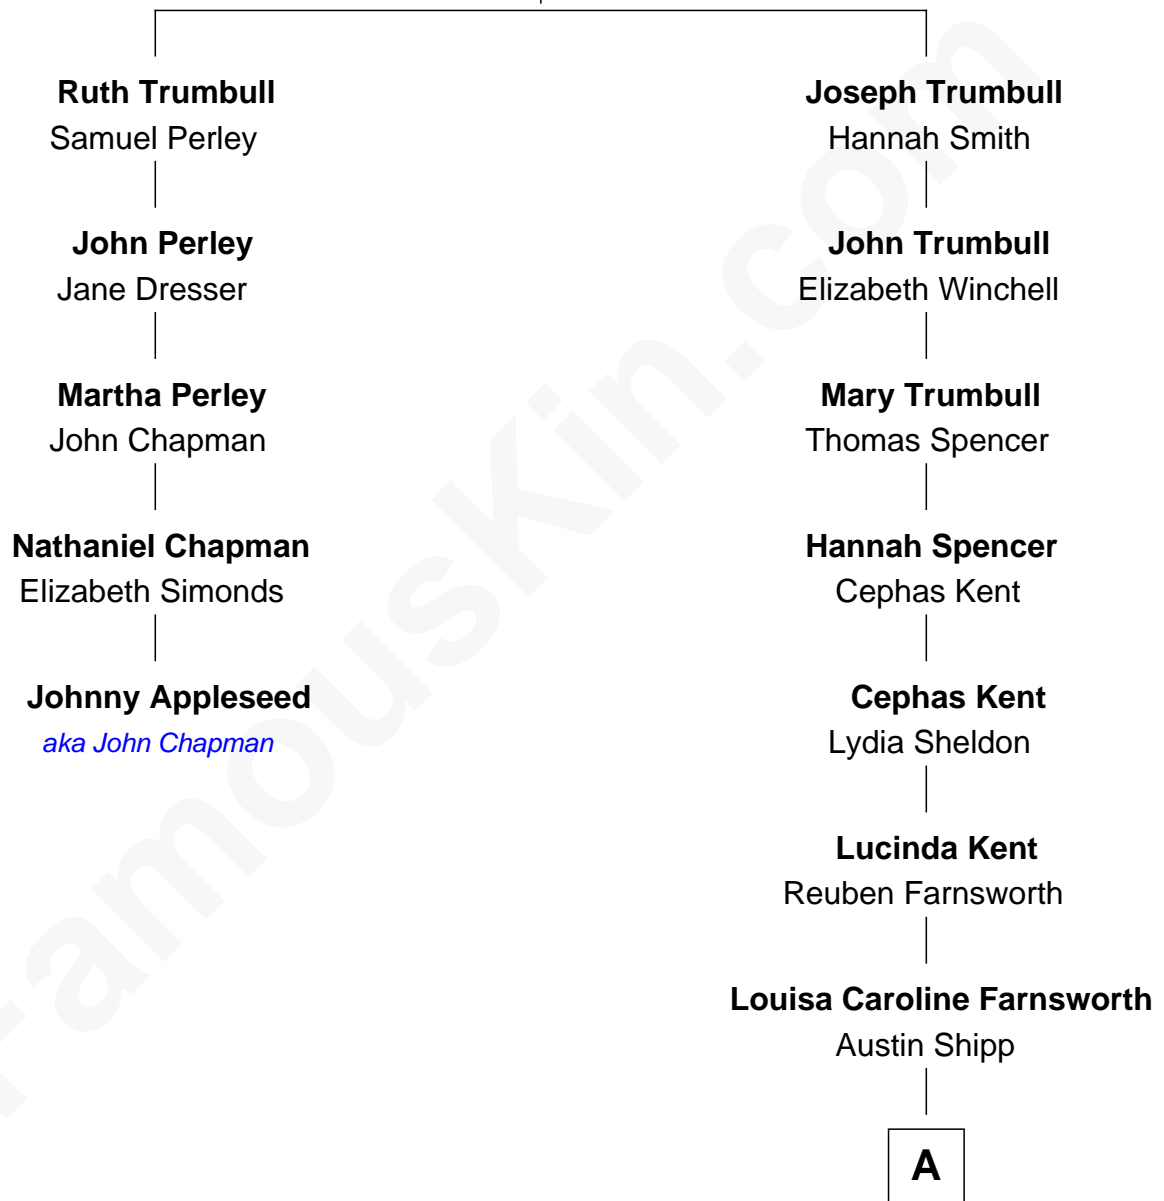

FamousKin.com
Relationship Chart of
Johnny Appleseed
aka John Chapman

4th cousin 7 times removed of

Amy Adams
Movie Actress

John Trumbull
 Elinor Chandler

A

Dr. Milford Bard Shipp

Ellis Reynolds

Olea Shipp