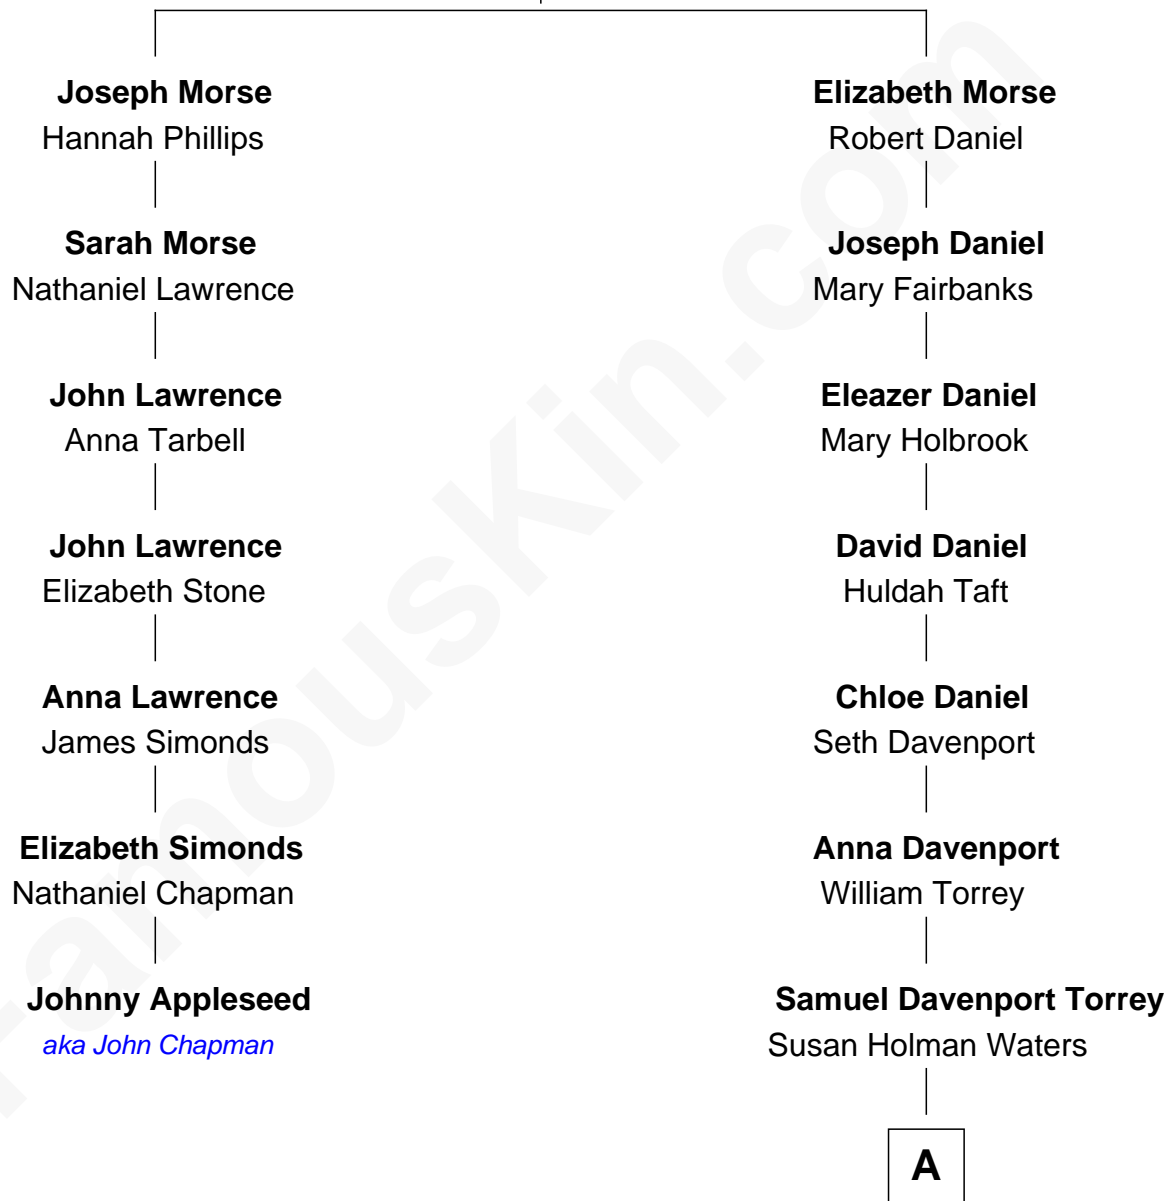

FamousKin.com Relationship Chart of

Johnny Appleseed

aka John Chapman

6th cousin 5 times removed of

Bob Taft

67th Governor of Ohio

Samuel Morse
Elizabeth Jasper

A

—
Louisa Maria Torrey

Alphonso Taft

—
William Howard Taft

Helen Louise Herron

—
Robert Alphonso Taft

Martha Wheaton Bowers

—
Robert Alphonso Taft

Blanca Duncan Noël

—
Bob Taft

67th Governor of Ohio

FamousKin.com